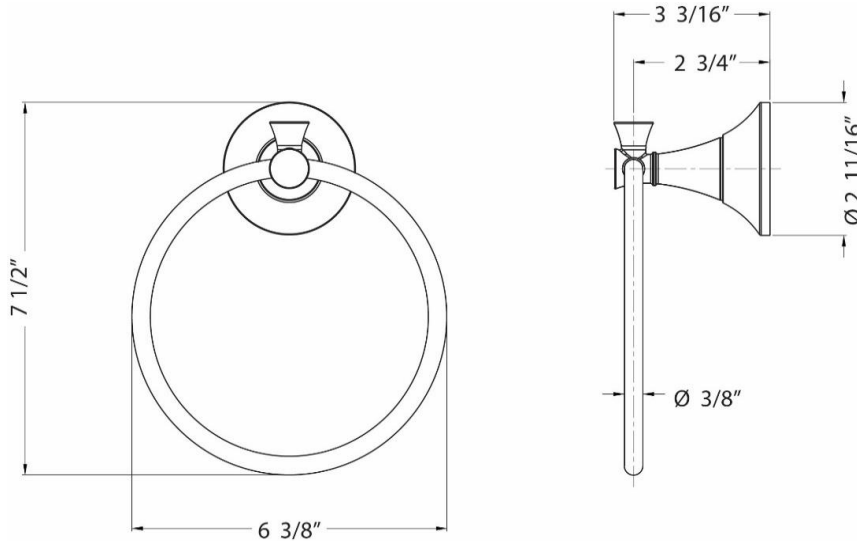

TECHNICAL DATA

#BA27 Series Towel Ring

**EAZEE Mount System**  
: Direct screw mounting  
(no Set-screw needed)

Specifications :

- \* Towel Ring ~ Material : Stainless Steel #201
  - ~ Finish : Chrome - by Polished Bright
  - : SN - by Electrophoresis
  - : Dark ORB - by Electro-plating
  - ~ Ring Dia. : 6 3/8"
- \* Mounting Bracket ~ Material : Zinc alloy
  - ~ Finish : Chrome - by PVD Chrome
  - : SN - by Electro-plating
  - : Dark ORB - by Electro-plating
- \* Flange Cover ~ #SS304
- \* Mount plate ~ Strong Strength Plastic
- \* Mounting Hardware Included
  - : #10 x 1" Panhead Zinc-plated Steel Mounting Screws x 2 pcs
  - : Plastic anchor x 2 pcs