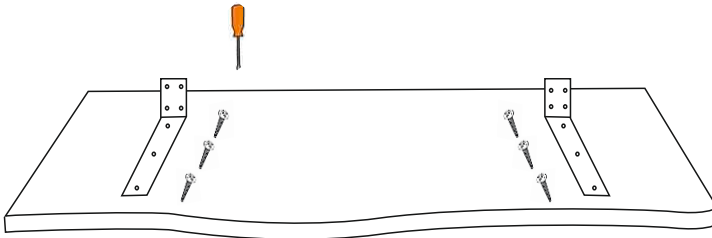

ASSEMBLY INSTRUCTIONS

Step 1

Step 2

A		6
B		1

Step 3 **Warning : Wall plugs and screws are not provided**