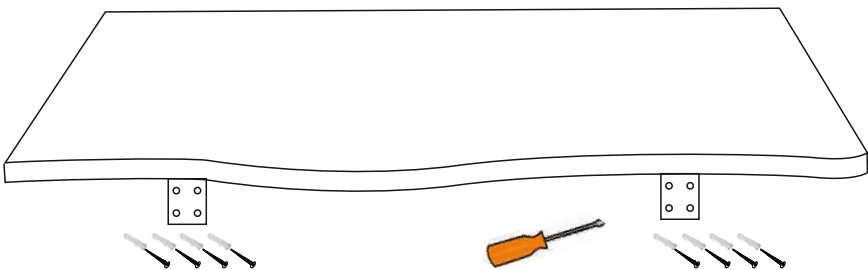

- | | |
|----------------------------|-------|
| 1. Live Edge Wall Self Top | 1 Pcs |
| 2. Iron Stand | 2 Pcs |

COMPONENTS

Please check you have all the fittings listed below:

Ax6

Ø3x25 mm

Bx1

ASSEMBLY INSTRUCTIONS

Step 1

Step 2

| | | |
|---|---|---|
| A |  | 6 |
| B |  | 1 |

Step 3 **Warning : Wall plugs and screws are not provided**

IF YOU FIND A DEFECTIVE PART

We fully stock all parts and components. Any defective part can be quickly replaced. Take note of the defective part number in manual and we will arrange a quick replacement.