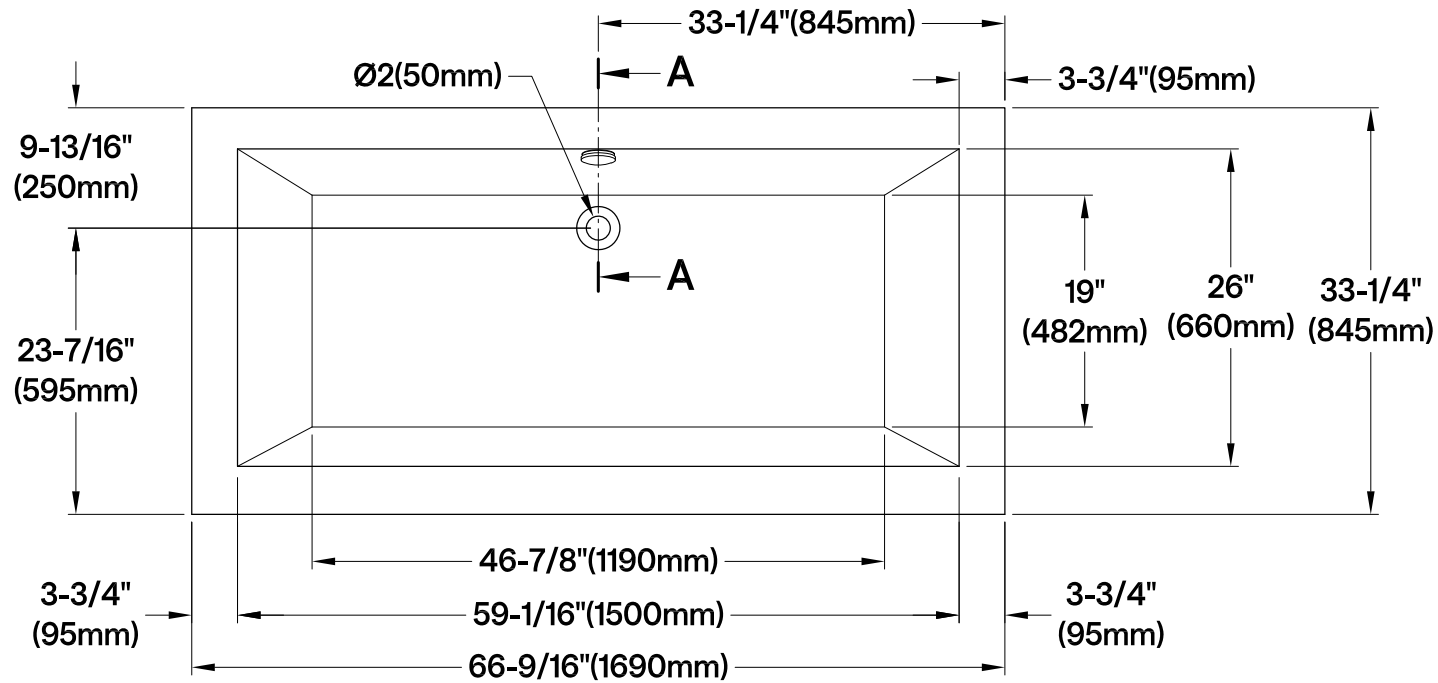

VTDE673321

66.5" Acrylic Freestanding Tub with Drain & Integrated Seat

M12 x 65 (6 pcs)

Section A-A