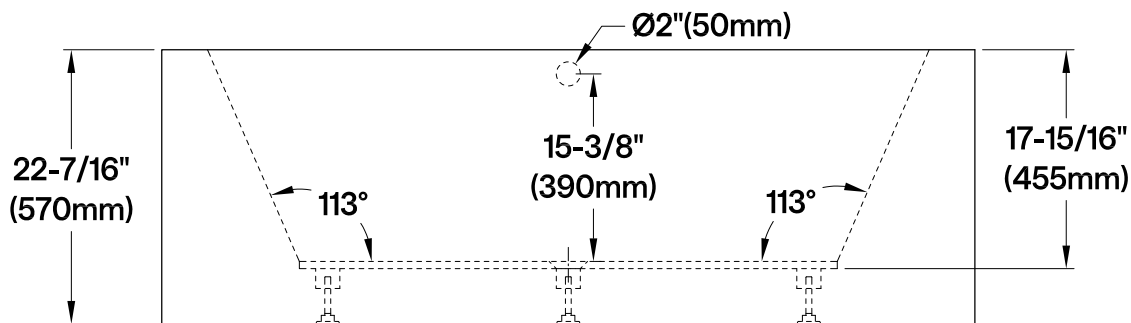

VTDE673321

66.5" Acrylic Freestanding Tub with Drain & Integrated Seat

M12 x 65 (6 pcs)

Section A-A