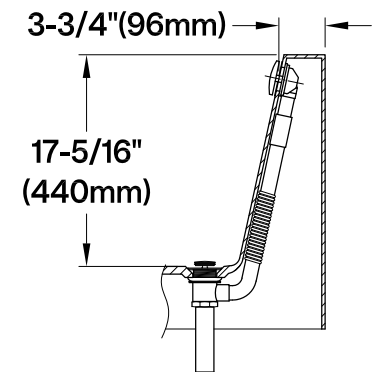

VTDE673321

66.5" Acrylic Freestanding Tub with Drain & Integrated Seat

M12 x 65 (6 pcs)

Section A-A