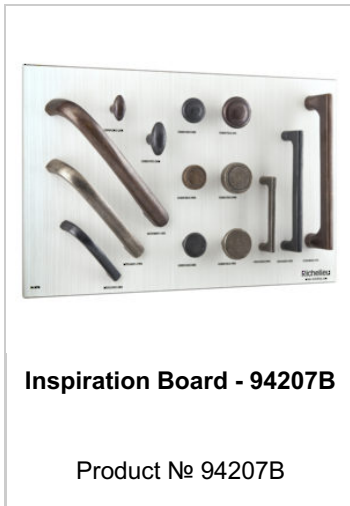

Traditional Bronze Knob - C1

This massive bronze oval-shaped knob features a classical elegance and robustness suitable for different traditional styles of home décor.

Product № COKN175C1DKB

Finish Dark Bronze

Length - Overall Dimensions 1 25/32 in*

Width - Overall Dimensions 7/8 in*

SUGGESTED PRODUCTS

DISCLAIMER

This bronze finish also goes by the name patina, since the finish can change over time and take on a vintage feel.