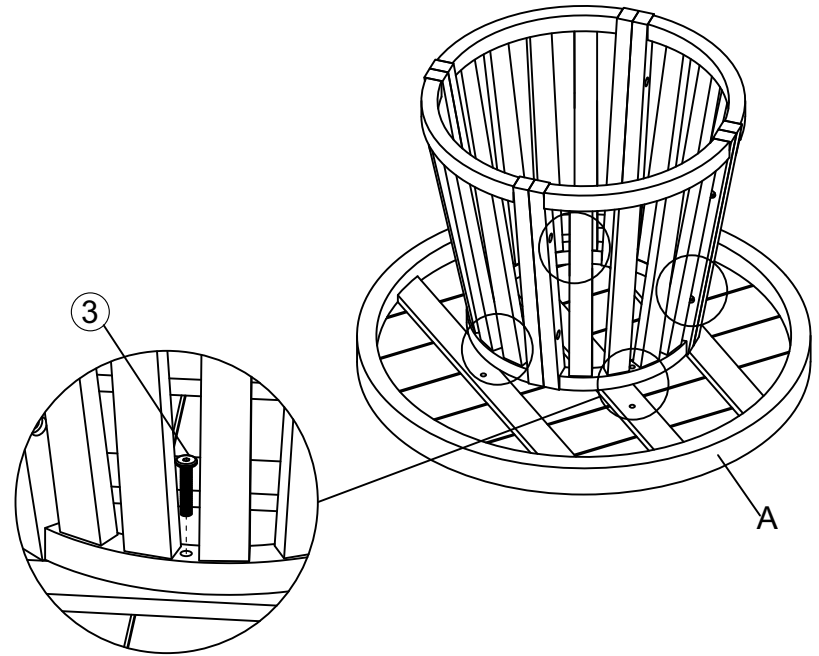

Part List and Hardware List

PIECE	DESCRIPTION	PICTURE	QUANTITY
A	Table Top		1x
B	Table Legs		4x
①	Bolt	 6x30	8x
②	Sleeve Nut	 6x15	8x
③	Bolt	 6x35	4x
④	Allen Key	 M4	2x

JY

JONATHAN Y

MODEL#END7000

Product Dimension: 27.55"D x 27.55"W x 19.68"H

1

1		2x
2		2x

**2**

1		2x
2		2x

3

1	 6x30	4x
2	 6x15	4x

4

3	 6x35	4x
---	--	----