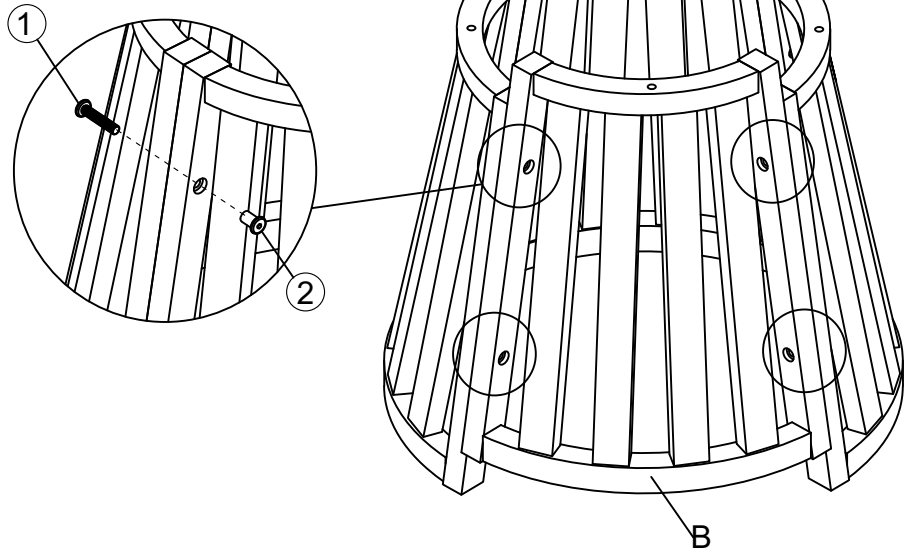

Part List and Hardware List

PIECE	DESCRIPTION	PICTURE	QUANTITY
A	Table Top		1x
B	Table Legs		4x
①	Bolt	 6x30	8x
②	Sleeve Nut	 6x15	8x
③	Bolt	 6x35	4x
④	Allen Key	 M4	2x

JY

JONATHAN Y

MODEL#END7000

Product Dimension: 27.55"D x 27.55"W x 19.68"H

1

1		2x
2		2x

**2**

1		2x
2		2x

3

1	 6x30	4x
2	 6x15	4x

4

3	 6x35	4x
---	--	----