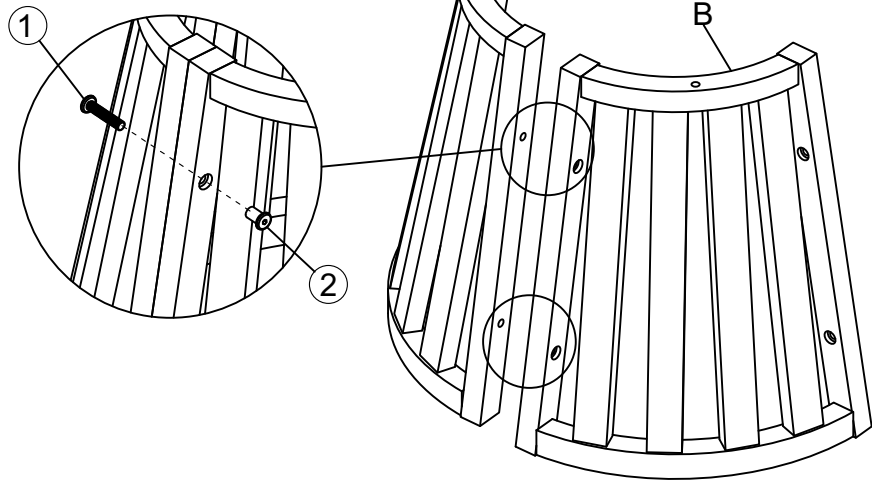

Part List and Hardware List

PIECE	DESCRIPTION	PICTURE	QUANTITY
A	Table Top		1x
B	Table Legs		4x
①	Bolt	 6x30	8x
②	Sleeve Nut	 6x15	8x
③	Bolt	 6x35	4x
④	Allen Key	 M4	2x

JY

JONATHAN Y

MODEL#END7000

Product Dimension: 27.55"D x 27.55"W x 19.68"H

1

1		2x
2		2x

**2**

1		2x
2		2x

3

1	 6x30	4x
2	 6x15	4x

4

3	 6x35	4x
---	--	----