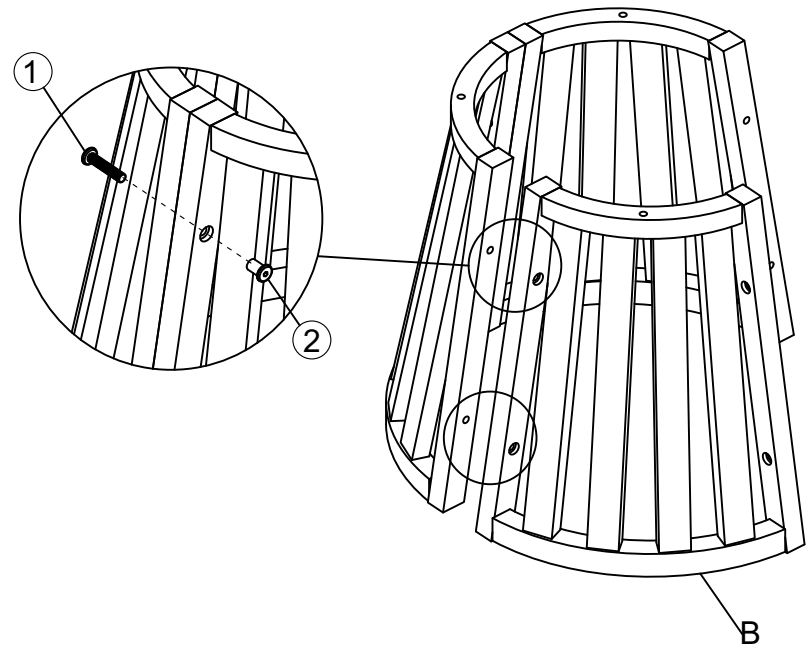

Part List and Hardware List

PIECE	DESCRIPTION	PICTURE	QUANTITY
A	Table Top		1x
B	Table Legs		4x
①	Bolt	 6x30	8x
②	Sleeve Nut	 6x15	8x
③	Bolt	 6x35	4x
④	Allen Key	 M4	2x

JY

JONATHAN Y

MODEL#END7000

Product Dimension: 27.55"D x 27.55"W x 19.68"H

If there are any questions relating to defects, missing parts, assembly issues or replacements, please send a detailed email to cs@jonathany.com.

WEIGHT CAPACITY: 176 LBS
WARNING: DO NOT STAND ON TABLE
WARNING: DO NOT SIT ON TABLE

1

1		2x
2		2x

**2**

1		2x
2		2x

3

1	 6x30	4x
2	 6x15	4x

4

3	 6x35	4x
---	--	----