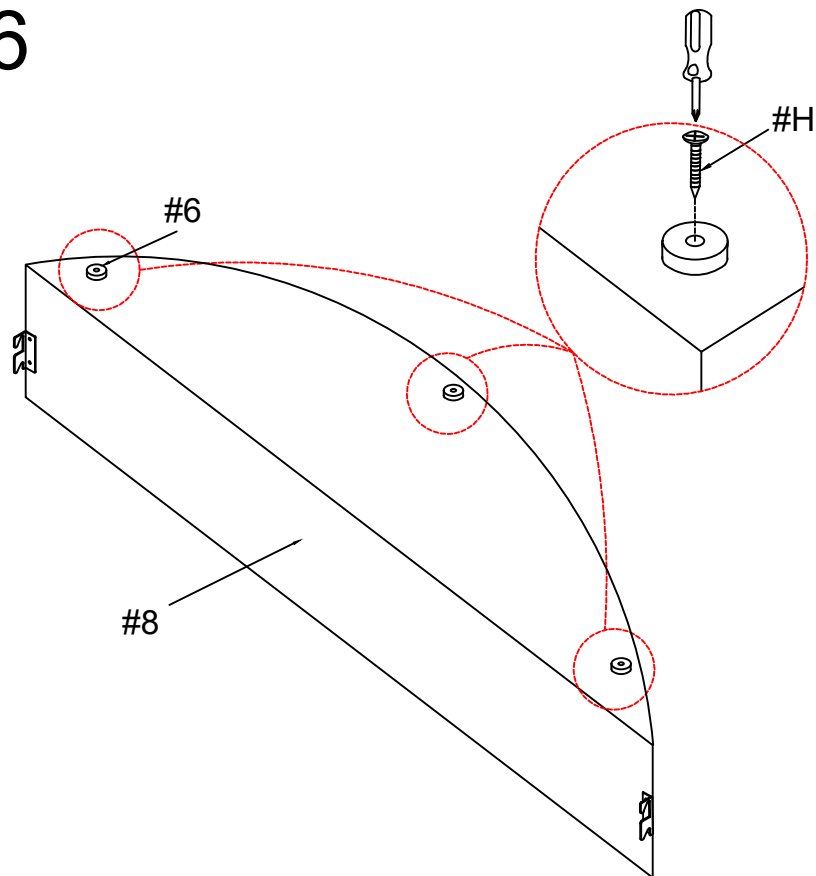

How to assemble

STEP.5

STEP.6