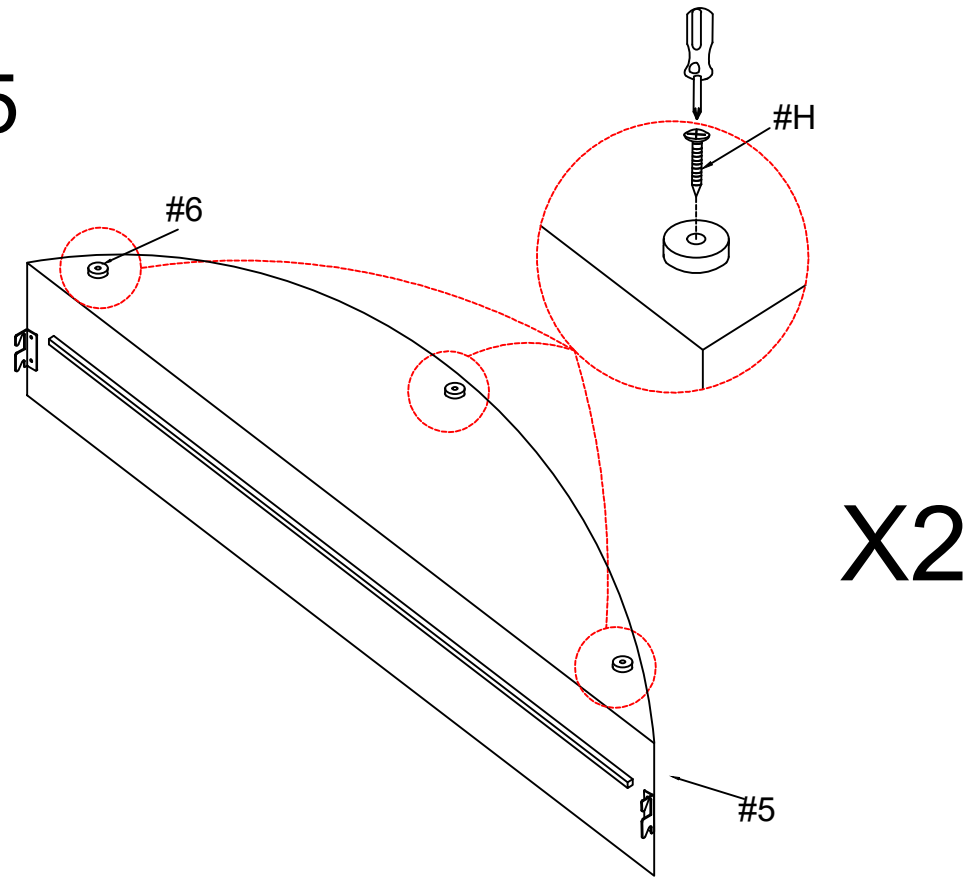

*** Do not fully tighten screws until fully assembled ***

COMPONENT PARTS			
DESCRIPTION	PART NAME		Q'TY(PCS)
①	Headboard		1
②	HB Leg (L&R)		2
③	Side Rail Top Panel		2
④	Footboard Top Panel		1
⑤	Side Rail With Fabric		2
⑥	Plastic Feet		9
⑦	Side Rail		2
⑧	Footboard		1
⑨	Slat		13
⑩	Support Rail		1
⑪	Support Leg		4
⑫	Side Rail Botom Panel		2

HARDWARE REQUIRED

#A	Bolt Ø5/16" x 1-3/4"		12
#B	Threaded Stud Ø5/16" x 3-1/4"		8
#C	Bolt Ø5/16" x 3/4"		12
#D	Bolt Ø1/4" x 5/8"		20
#E	Lock Washer Ø5/16"		32
#F	Flat Washer Ø5/16" x 19mm		16
#G	Flat Washer Ø5/16" x 22mm		16
#H	Screw #8 x 38mm		44
#I	Allen Wrench 5mm		1
#J	Allen Wrench 4mm		1
#K	Hex Nut Ø5/16"		8
#L	Wrench 12mm		1
#M	Wood tenon Ø10x 40mm		2
#N	Lock Washer Ø1/4"		20
#O	Flat Washer Ø1/4" x 16mm		20
#P	Connection Strap		2
#Q	Hinges		2

How to assemble

STEP.1

STEP.2

How to assemble

STEP.3

STEP.4

How to assemble

STEP.5