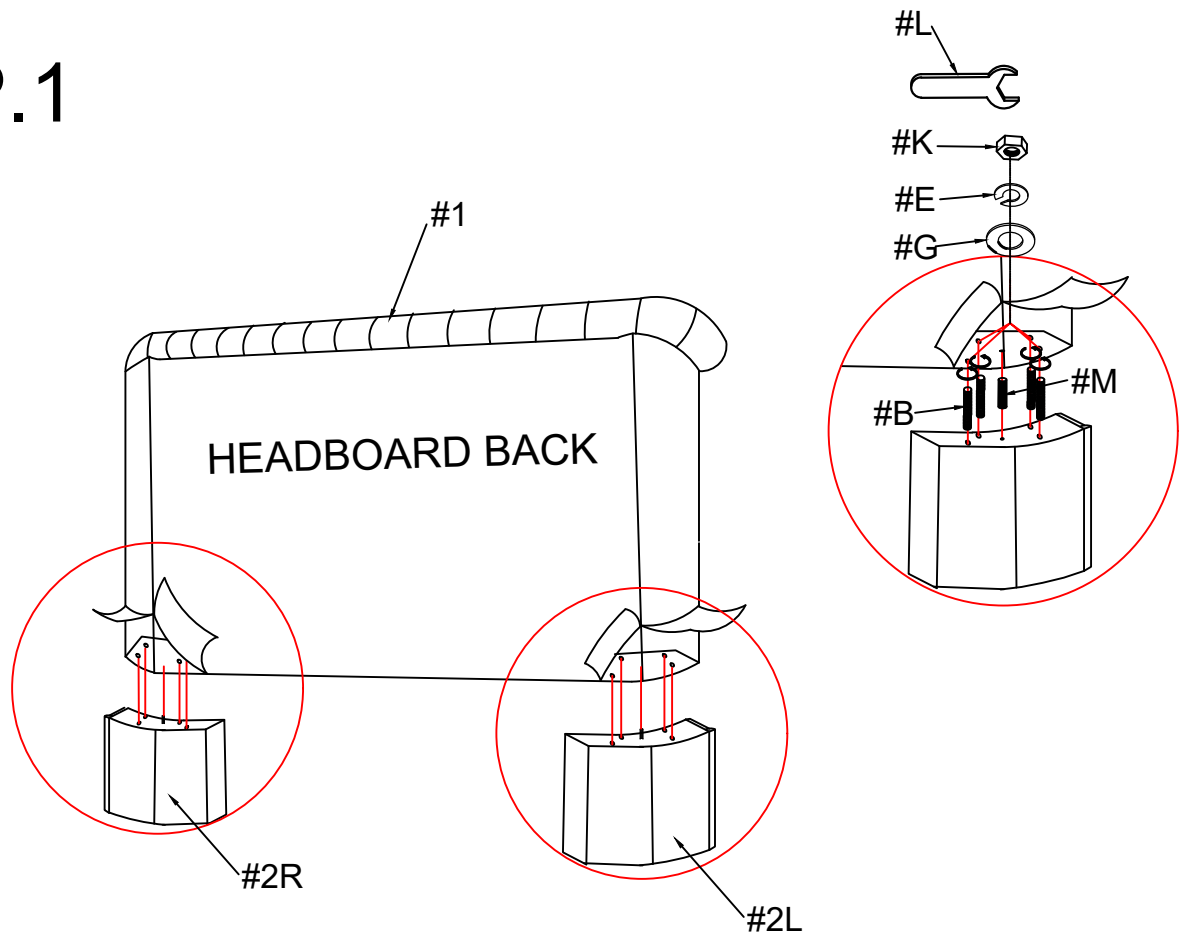

How to assemble

STEP.1