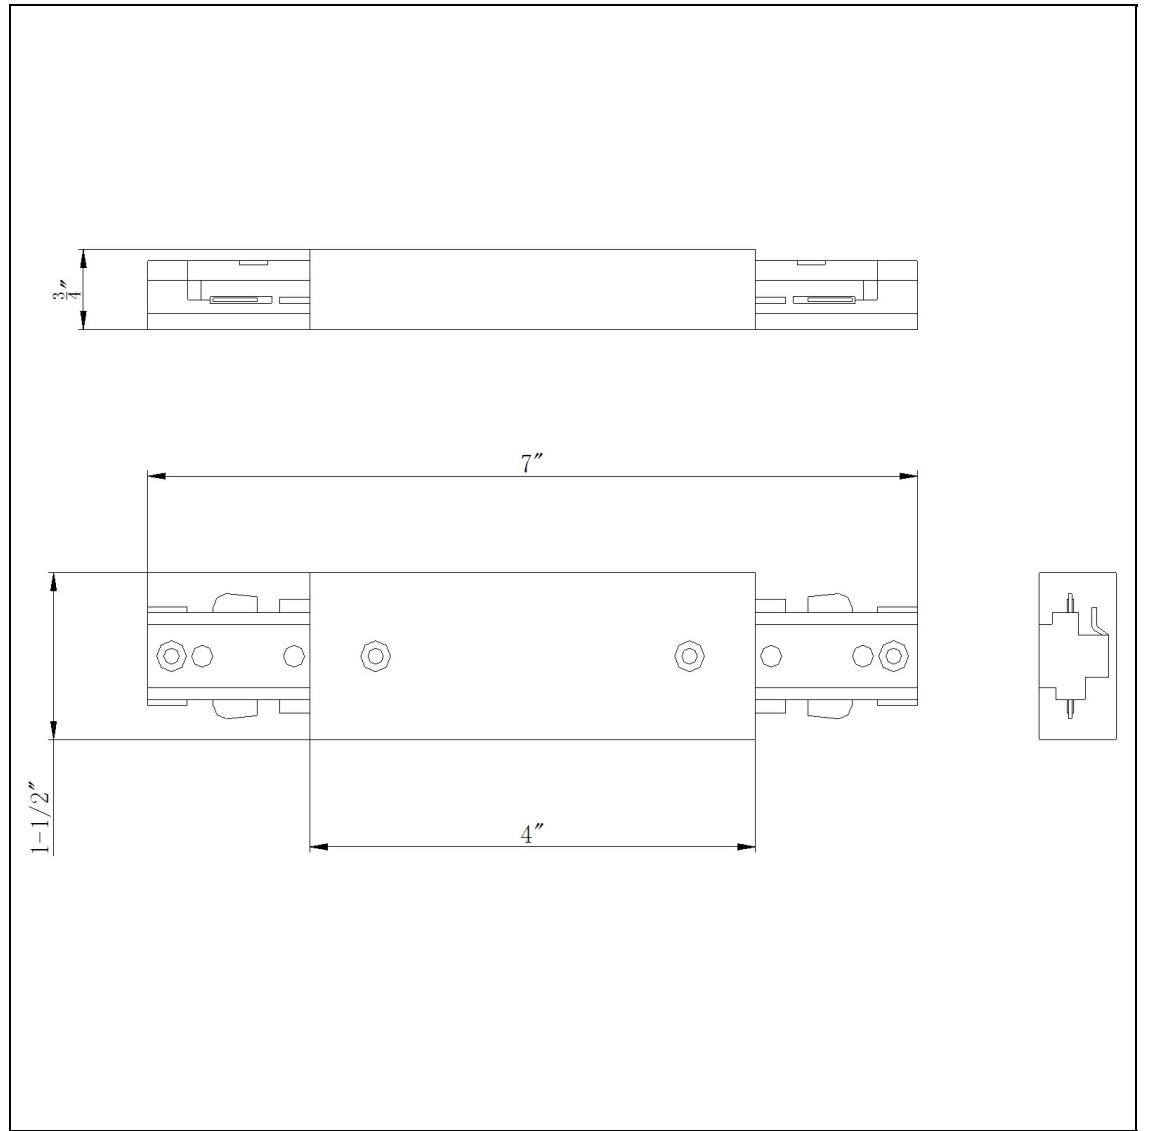

Product No. **HT-283-WH**

Description

STRAIGHT CONNECTOR (3 WIRES)
 Durable Plastic Construction
 Ships in One Carton
 No Assembly Required
 Compatible with "H" Type Three Wire Single
 Circuit Track
 Power entry
 0.8" Height Straight Connector in White

Technical Specifications

UPC	020193067284
Wattage	N/A
Lumen	N/A
Switch Type	Track
Bulb Base	N/A
Number of Lights	N/A
Color	White
Base Color	White

Carton 1 Dimensions	7.10 x 15.90 x 30.60
Carton 2 Dimensions	0.00 x 0.00 x 30.60
Package Dimensions	L: 30.60 W: 15.90 H: 7.10