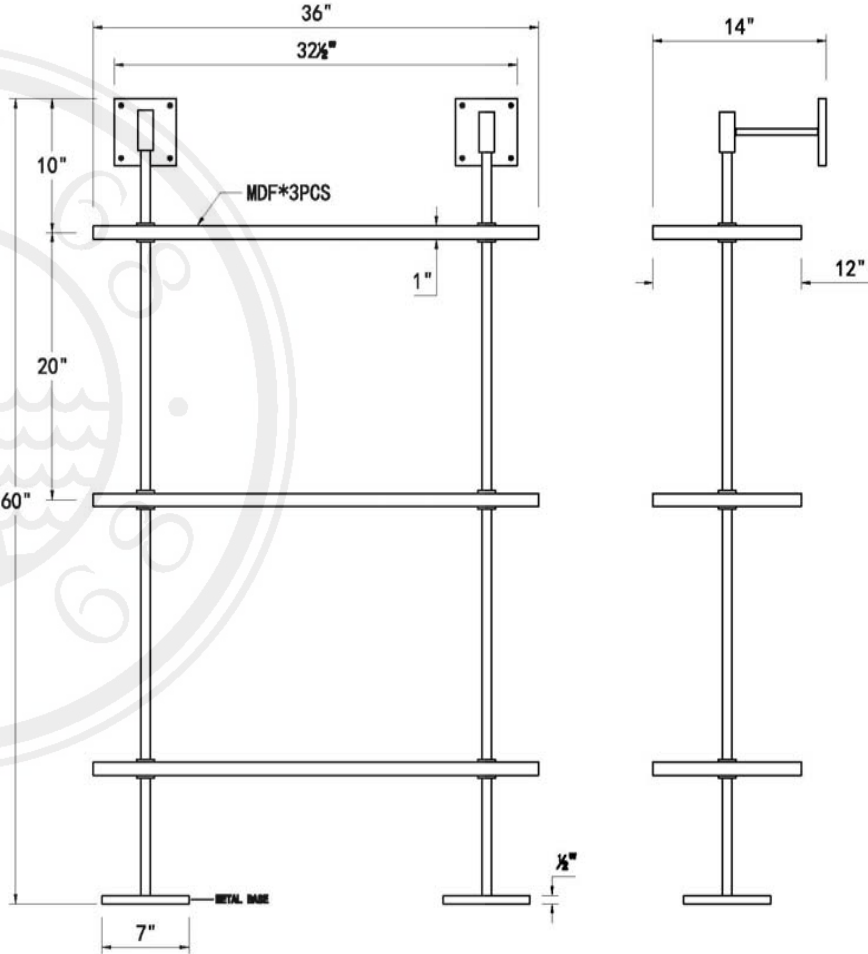

SPEC SHEET

MARAIS 3-TIER SHELF 36"W
Item # AFGS-313-15

Height : 60"
Length: 36"
Depth: 14"
Finishes: Polished Nickel & Black

All Port 68 designs are copyrighted. All rights reserved.