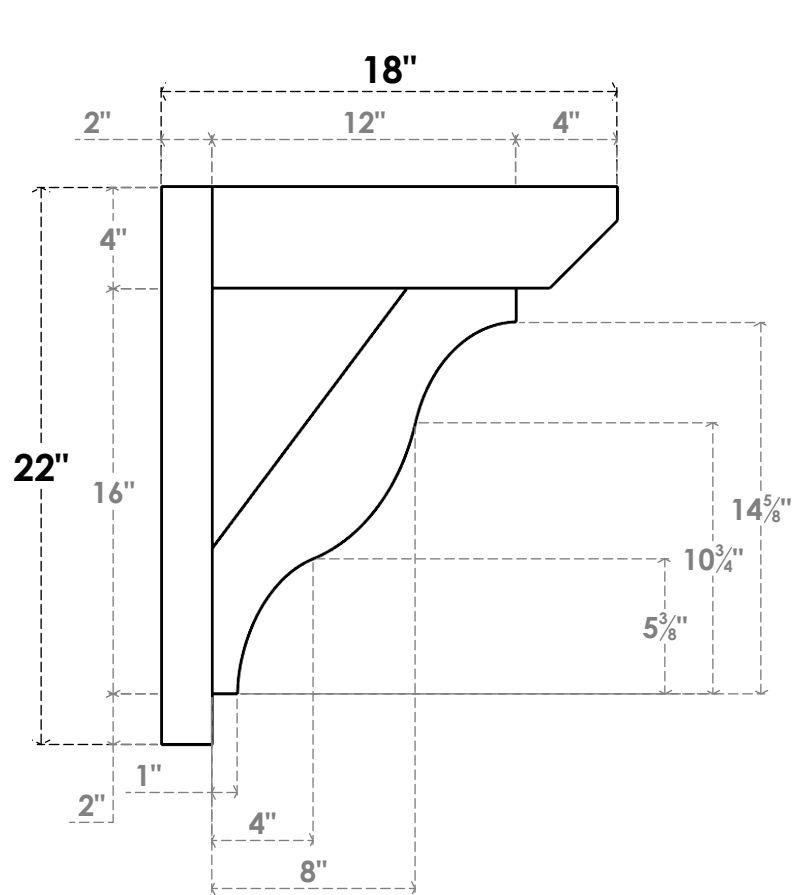

ITEM NUMBER: OUTUROC040X060X18000X22000X040X020X040FST24RCPR

4"W TOP X 6"W BACK X 18"D X 22"H X 4"T TOP X 2"T BACK TIMBERTHANE ROUGH CEDAR FUNSTON FAUX WOOD OPEN OUTLOOKER, SLAT TOP AND BLOCK BACK, 4"W CLOSED BRACE, PRIMED TAN

SIDE PROFILE

FRONT PROFILE

ISOMETRIC

GENERATED DATE : 07/06/2023

EKENA MILLWORK
2300 WEST MAIN ST.
CLARKSVILLE, TX 75426
TOLL FREE: 866-607-0453
WWW.EKENAMILLWORK.COM

NOTES

1. INSTALLATION TO BE COMPLETED IN ACCORDANCE WITH MANUFACTURER'S SPECIFICATIONS.
2. DRAWING MAY NOT BE TO SCALE
3. THIS DRAWING IS INTENDED FOR DESIGN AND PLANNING PURPOSES ONLY.
4. ALL INFORMATION CONTAINED HEREIN WAS CURRENT AT THE TIME OF DEVELOPMENT BUT MUST BE REVIEWED AND APPROVED BY THE PRODUCT MANUFACTURER TO BE CONSIDERED ACCURATE.
5. TIMBERTHANE ARCHITECTURAL PRODUCTS ARE MADE FROM HIGH DENSITY URETHANE AND COME FACTORY PRIMED