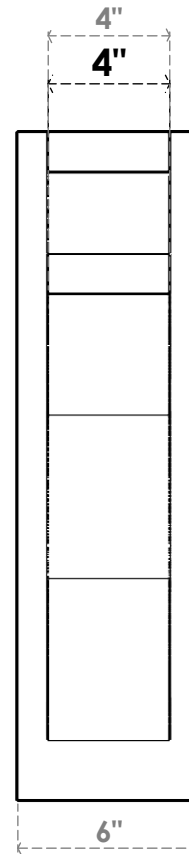

ITEM NUMBER: OUTUROC040X060X18000X22000X040X020X040FST24RCPR

4"W TOP X 6"W BACK X 18"D X 22"H X 4"T TOP X 2"T BACK TIMBERTHANE ROUGH CEDAR FUNSTON FAUX WOOD OPEN OUTLOOKER, SLAT TOP AND BLOCK BACK, 4"W CLOSED BRACE, PRIMED TAN

SIDE PROFILE

FRONT PROFILE

ISOMETRIC

GENERATED DATE : 07/06/2023

EKENA MILLWORK
2300 WEST MAIN ST.
CLARKSVILLE, TX 75426
TOLL FREE: 866-607-0453
WWW.EKENAMILLWORK.COM

NOTES

1. INSTALLATION TO BE COMPLETED IN ACCORDANCE WITH MANUFACTURER'S SPECIFICATIONS.
2. DRAWING MAY NOT BE TO SCALE
3. THIS DRAWING IS INTENDED FOR DESIGN AND PLANNING PURPOSES ONLY.
4. ALL INFORMATION CONTAINED HEREIN WAS CURRENT AT THE TIME OF DEVELOPMENT BUT MUST BE REVIEWED AND APPROVED BY THE PRODUCT MANUFACTURER TO BE CONSIDERED ACCURATE.
5. TIMBERTHANE ARCHITECTURAL PRODUCTS ARE MADE FROM HIGH DENSITY URETHANE AND COME FACTORY PRIMED