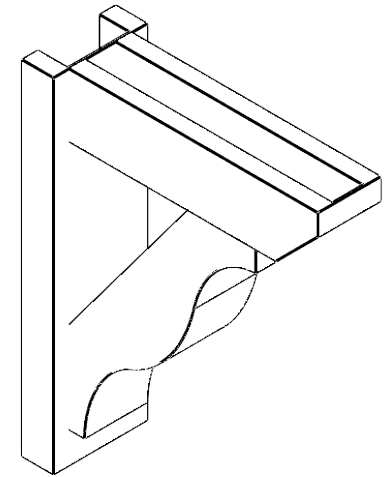

ITEM NUMBER: OUTUROC040X060X18000X22000X040X020X040FST24RCPR

4"W TOP X 6"W BACK X 18"D X 22"H X 4"T TOP X 2"T BACK TIMBERTHANE ROUGH CEDAR FUNSTON FAUX WOOD OPEN OUTLOOKER, SLAT TOP AND BLOCK BACK, 4"W CLOSED BRACE, PRIMED TAN

SIDE PROFILE

FRONT PROFILE

ISOMETRIC

GENERATED DATE : 07/06/2023

EKENA MILLWORK
2300 WEST MAIN ST.
CLARKSVILLE, TX 75426
TOLL FREE: 866-607-0453
WWW.EKENAMILLWORK.COM

NOTES

1. INSTALLATION TO BE COMPLETED IN ACCORDANCE WITH MANUFACTURER'S SPECIFICATIONS.
2. DRAWING MAY NOT BE TO SCALE
3. THIS DRAWING IS INTENDED FOR DESIGN AND PLANNING PURPOSES ONLY.
4. ALL INFORMATION CONTAINED HEREIN WAS CURRENT AT THE TIME OF DEVELOPMENT BUT MUST BE REVIEWED AND APPROVED BY THE PRODUCT MANUFACTURER TO BE CONSIDERED ACCURATE.
5. TIMBERTHANE ARCHITECTURAL PRODUCTS ARE MADE FROM HIGH DENSITY URETHANE AND COME FACTORY PRIMED