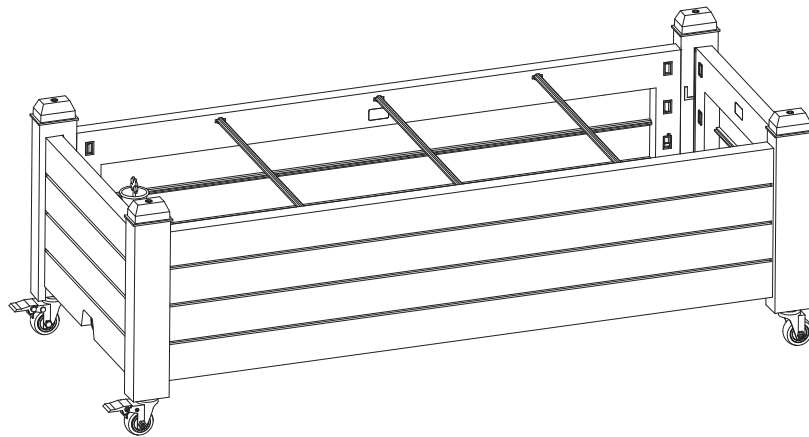

78L/21Gal Raised Garden Bed With Wheels

ASSEMBLE INSTRUCTIONS

IMPORTANT

Once installed, the product cannot be detached. Strictly follow each step in the installation manual.

- Gather and organize all required parts prior to assembly. If you have any problems or discover any missing parts, please contact customer service.
- Some parts may contain sharp edges. Wear protective gloves if necessary during assembly.