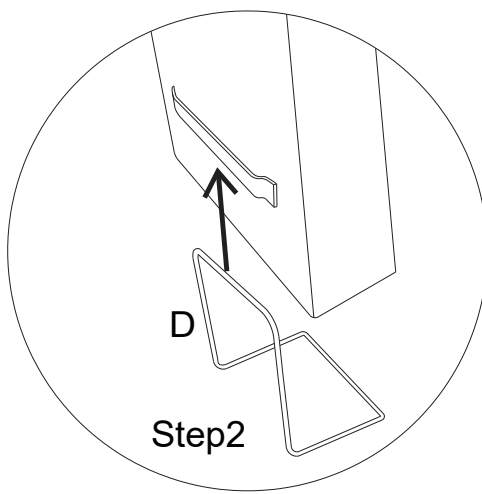

PART LIST:

NO	DESCRIPTION	SKETCH	QTY	
A	LEFT CHAIR FRAME		1PC	W2959P317503 W2959P317488 W2959P317392 A x 1 C x 2 D x 3
B	RIGHT CHAIR FRAME		1PC	
C	BACKPACKS		3PCS	W2959P317504 W2959P317491 W2959P317484 B x 1 C x 1
D	METAL FRAME		3PCS	

①