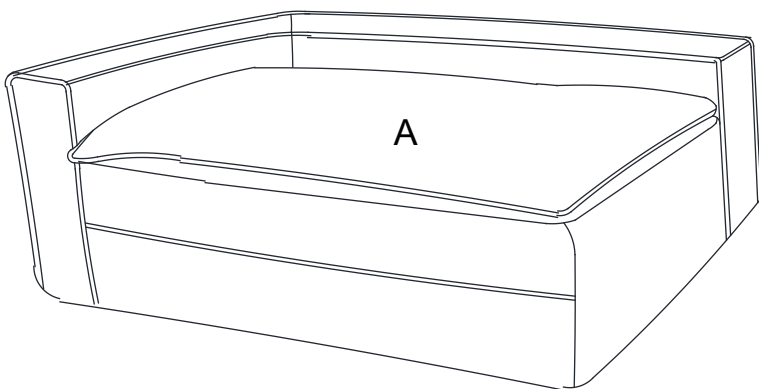

PART LIST:

NO	DESCRIPTION	SKETCH	QTY	
A	LEFT CHAIR FRAME		1PC	W2959P317503 W2959P317488 W2959P317392 A x 1 C x 2 D x 3
B	RIGHT CHAIR FRAME		1PC	
C	BACKPACKS		3PCS	W2959P317504 W2959P317491 W2959P317484 B x 1 C x 1
D	METAL FRAME		3PCS	

①