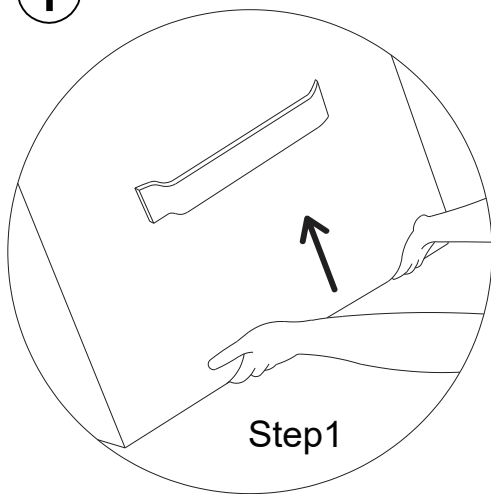

PART LIST:

NO	DESCRIPTION	SKETCH	QTY	
A	LEFT CHAIR FRAME		1PC	W2959P317503 W2959P317488 W2959P317392 A x 1 C x 2 D x 3
B	RIGHT CHAIR FRAME		1PC	
C	BACKPACKS		3PCS	W2959P317504 W2959P317491 W2959P317484 B x 1 C x 1
D	METAL FRAME		3PCS	

①