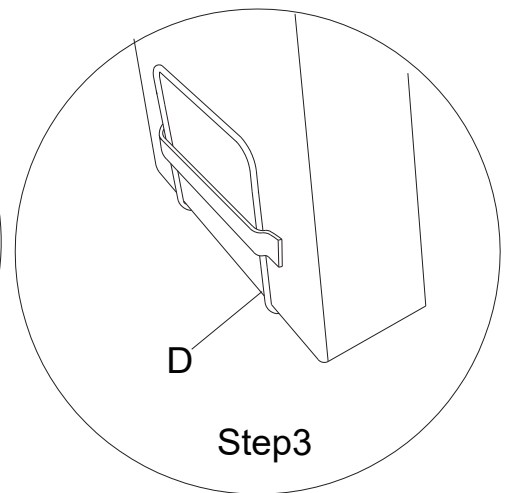

PART LIST:

NO	DESCRIPTION	SKETCH	QTY	
A	LEFT CHAIR FRAME		1PC	W2959P317503 W2959P317488 W2959P317392 A x 1 C x 2 D x 3
B	RIGHT CHAIR FRAME		1PC	
C	BACKPACKS		3PCS	W2959P317504 W2959P317491 W2959P317484 B x 1 C x 1
D	METAL FRAME		3PCS	

①