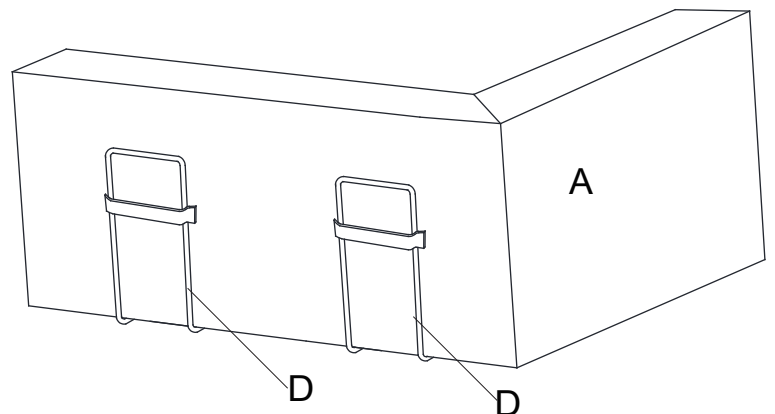

PART LIST:

NO	DESCRIPTION	SKETCH	QTY	
A	LEFT CHAIR FRAME		1PC	W2959P317503 W2959P317488 W2959P317392 A x 1 C x 2 D x 3
B	RIGHT CHAIR FRAME		1PC	
C	BACKPACKS		3PCS	W2959P317504 W2959P317491 W2959P317484 B x 1 C x 1
D	METAL FRAME		3PCS	

①