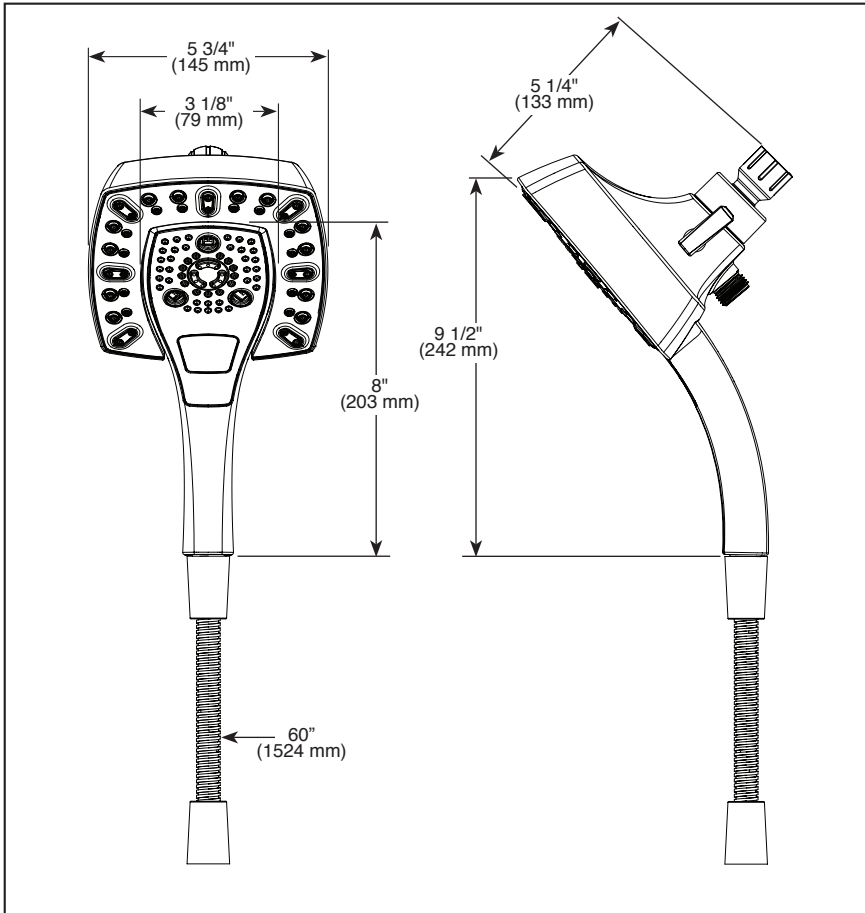

Submitted Model No.: _____

Specific Features: _____

▲ Designate proper finish suffix

Shower Head Spray Patterns

Full Body Spray

Hand Shower Spray Patterns

Full Body Spray

Shampoo Rinsing Spray

Massage Spray

H₂Okinetic® PowerDrench™ Spray

Pause

see what Delta can do™

IN2ITION®

- 2-In-1 Shower
- Push-Button Hand Shower Diverter

FEATURES:

- Touch-Clean® Nozzles
- H₂Okinetic Technology® Hand Shower
- MagnaTite® Magnetic Docking

STANDARD SPECIFICATIONS:

- Maximum 1.75 gpm at 80 psi, 6.6 L/min @ 550 kPa
- Integrated hand shower docks securely into shower head when not in use
- Diverter allows for single or shared operation of shower head and hand shower
- 60" (1524 mm) stainless steel hose
- Multiple hand shower spray settings and pause feature - a non-positive shut-off
- Ball connector swivel angle is 30° (15° per side)