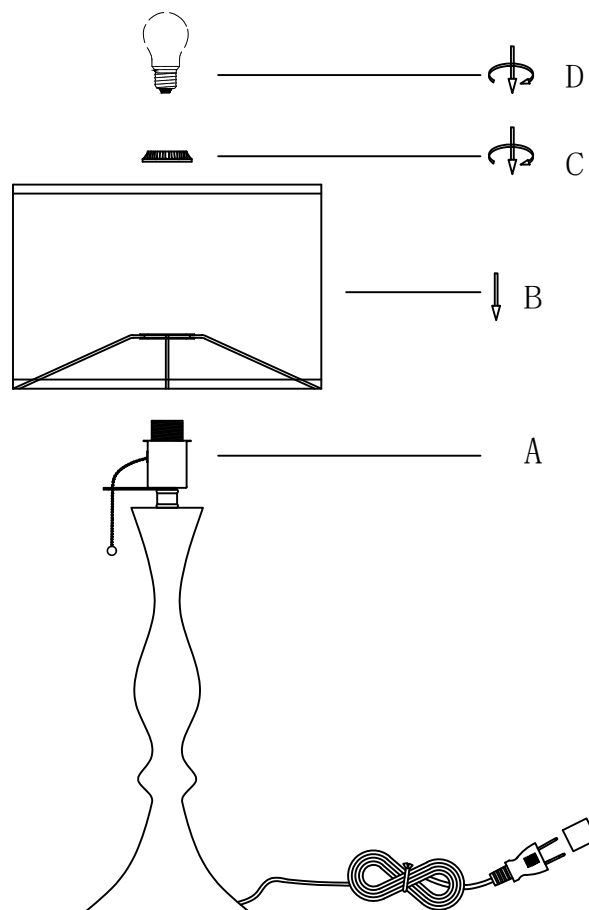

edishinē

Table Lamp

[Instruction Manual]

Please pay attention to the warning signs
Read the instructions with caution before operating
and keep it properly

CAUTION

1. Before assembly, place all parts out on a clean flat surface and inspect each part for defects that may have occurred during shipping.
2. Inspect wire insulation for any cuts, abrasions or exposed copper that may have resulted during shipping. If there are any defects in the wire, DO NOT continue to assemble. Please send an email to our Customer Service immediately .
3. Consult a qualified electrician if you have any electrical questions.
4. Never drape clothes over the lamp.
5. To reduce the likelihood of tipping over, we recommend don't place the lamp at the edge of table and keep children and pets away.
6. To prevent children from suffocating and choking, keep them away from packing materials.
7. Please keep this manual and hand it over when you transfer the product.

Packing List

| Part | Description | Quantity |
|---|-------------|----------|
|  | Table Lamp | 2 |
|  | Shade | 2 |
|  | Socket Ring | 2 |

IMPORTANT SAFETY INSTRUCTIONS

This portable lamp has a polarized plug (one blade is wider than the other) as a safety feature to reduce the risk of electric shock. This plug will fit in a polarized outlet only one way. If the plug does not fit fully in the outlet, reverse the plug. If it still does not fit, contact a qualified electrician. Never use with an extension cord unless the plug can be fully inserted. Do not alter the plug.

ASSEMBLING THE FIXTURE

1. Place the shade (B) on socket (A) then screw on the socket ring (C) to fix the shade.
2. Screw the Bulb (D) (not Included) clockwise onto Base (A) until tight.

Specifications:

- Input Voltage: 120VAC 60Hz
- Socket Type: Standard Medium E26
- Max.Load Power: Incandescent Bulb 60W、 LED Bulb 12W