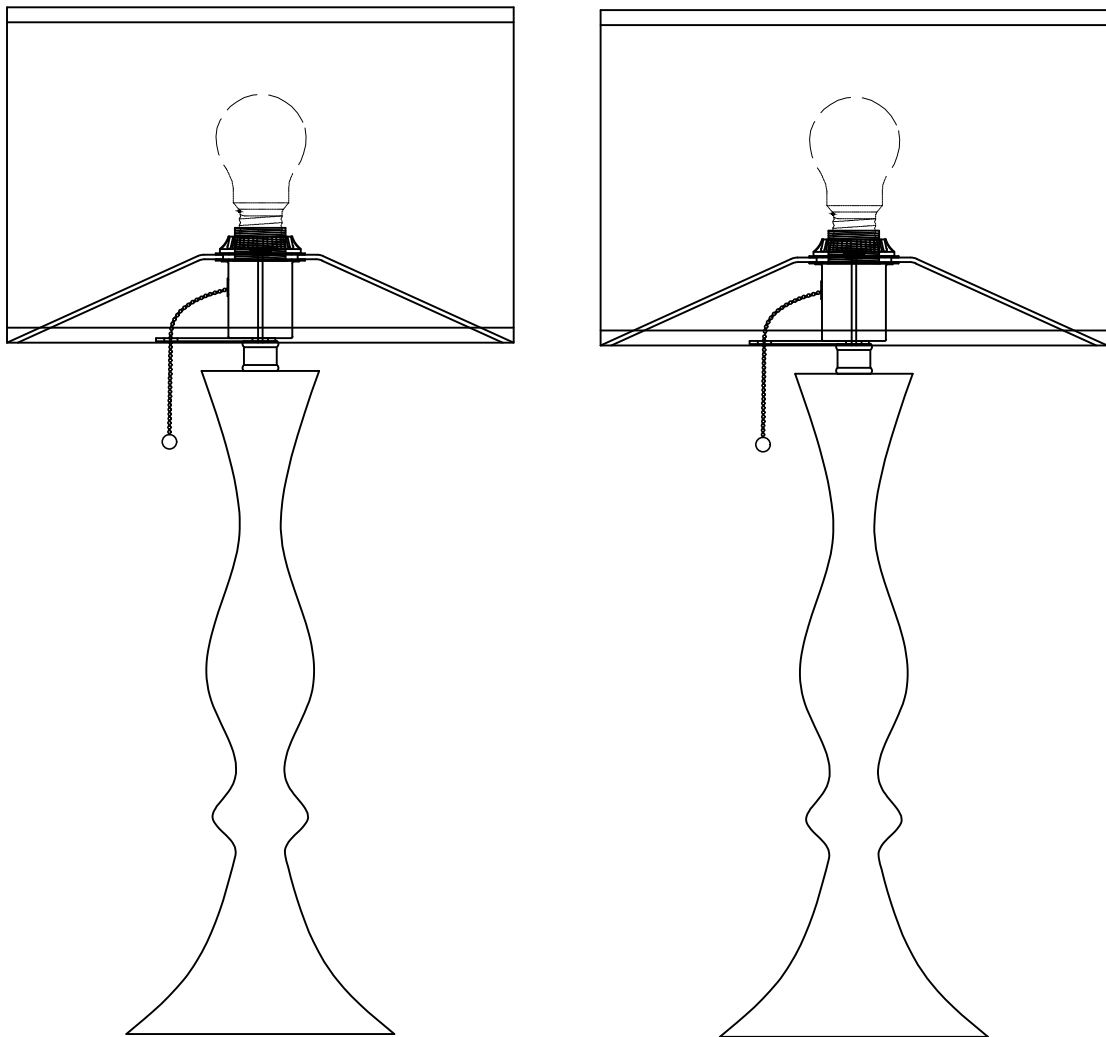

edishinē

Table Lamp

[Instruction Manual]

Please pay attention to the warning signs
Read the instructions with caution before operating
and keep it properly

CAUTION

1. Before assembly, place all parts out on a clean flat surface and inspect each part for defects that may have occurred during shipping.
2. Inspect wire insulation for any cuts, abrasions or exposed copper that may have resulted during shipping. If there are any defects in the wire, DO NOT continue to assemble. Please send an email to our Customer Service immediately .
3. Consult a qualified electrician if you have any electrical questions.
4. Never drape clothes over the lamp.
5. To reduce the likelihood of tipping over, we recommend don't place the lamp at the edge of table and keep children and pets away.
6. To prevent children from suffocating and choking, keep them away from packing materials.
7. Please keep this manual and hand it over when you transfer the product.

Packing List

| Part | Description | Quantity |
|---|-------------|----------|
|  | Table Lamp | 2 |
|  | Shade | 2 |
|  | Socket Ring | 2 |

IMPORTANT SAFETY INSTRUCTIONS

This portable lamp has a polarized plug (one blade is wider than the other) as a safety feature to reduce the risk of electric shock. This plug will fit in a polarized outlet only one way. If the plug does not fit fully in the outlet, reverse the plug. If it still does not fit, contact a qualified electrician. Never use with an extension cord unless the plug can be fully inserted. Do not alter the plug.

ASSEMBLING THE FIXTURE

1. Place the shade (B) on socket (A) then screw on the socket ring (C) to fix the shade.
2. Screw the Bulb (D) (not Included) clockwise onto Base (A) until tight.

Specifications:

- Input Voltage: 120VAC 60Hz
- Socket Type: Standard Medium E26
- Max.Load Power: Incandescent Bulb 60W、 LED Bulb 12W