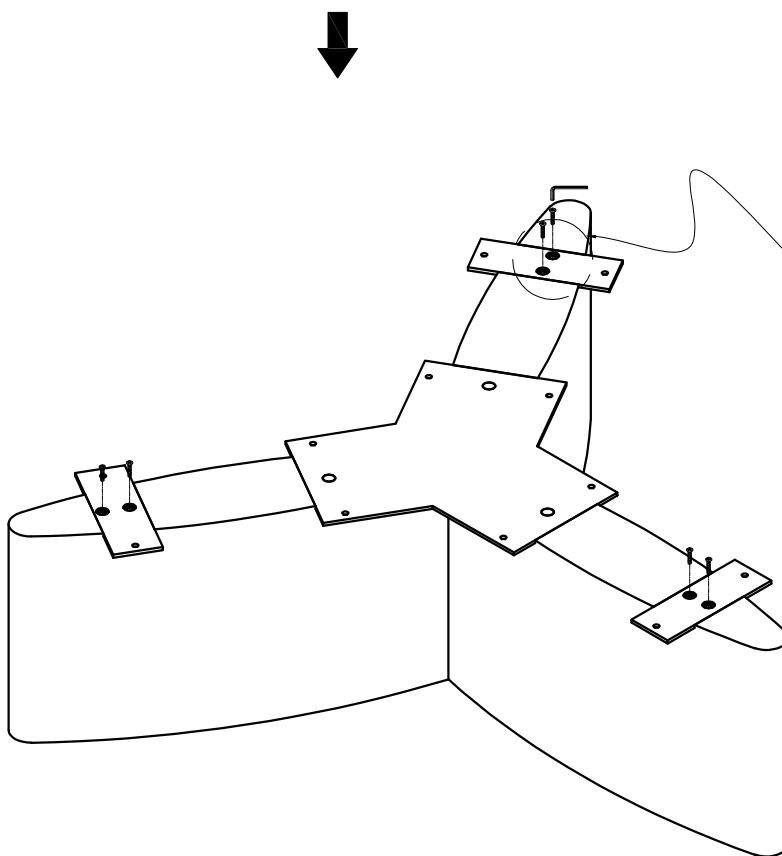

ASSEMBLY INSTRUCTION FOR

COFFEE TABLE

Hardware List

A		Bolt	6x20mm	18
B		Flat Washer	6x16mm	12
C		Spring Washer	6x16mm	12
D		Metal X Bracket	5x70x200mm	3
E		Allen Key	4mm	1

Step 1

Step 2