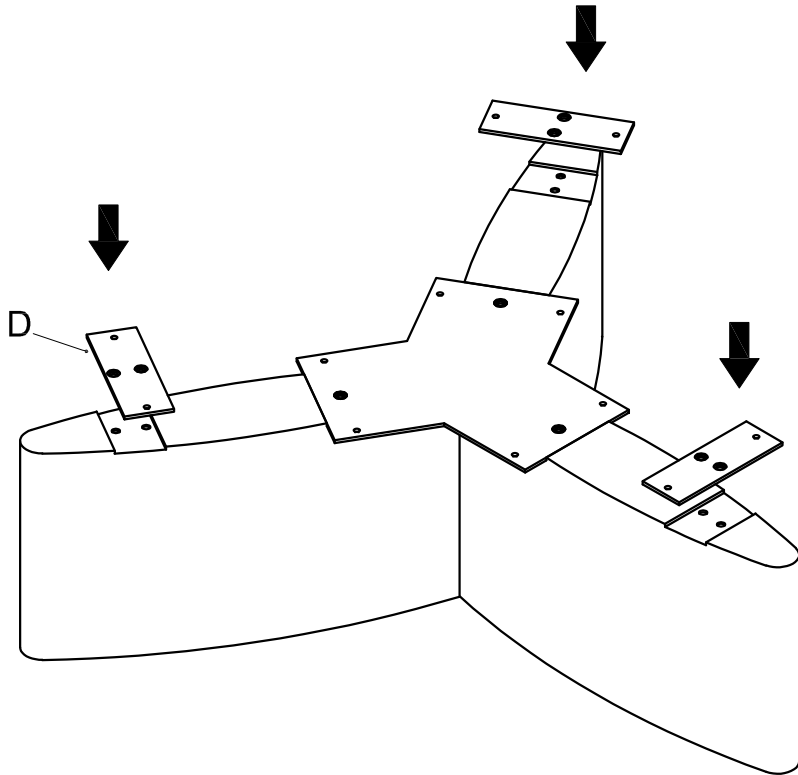

ASSEMBLY INSTRUCTION FOR

COFFEE TABLE

Hardware List

A		Bolt	6x20mm	18
B		Flat Washer	6x16mm	12
C		Spring Washer	6x16mm	12
D		Metal X Bracket	5x70x200mm	3
E		Allen Key	4mm	1

Step 1

Step 2