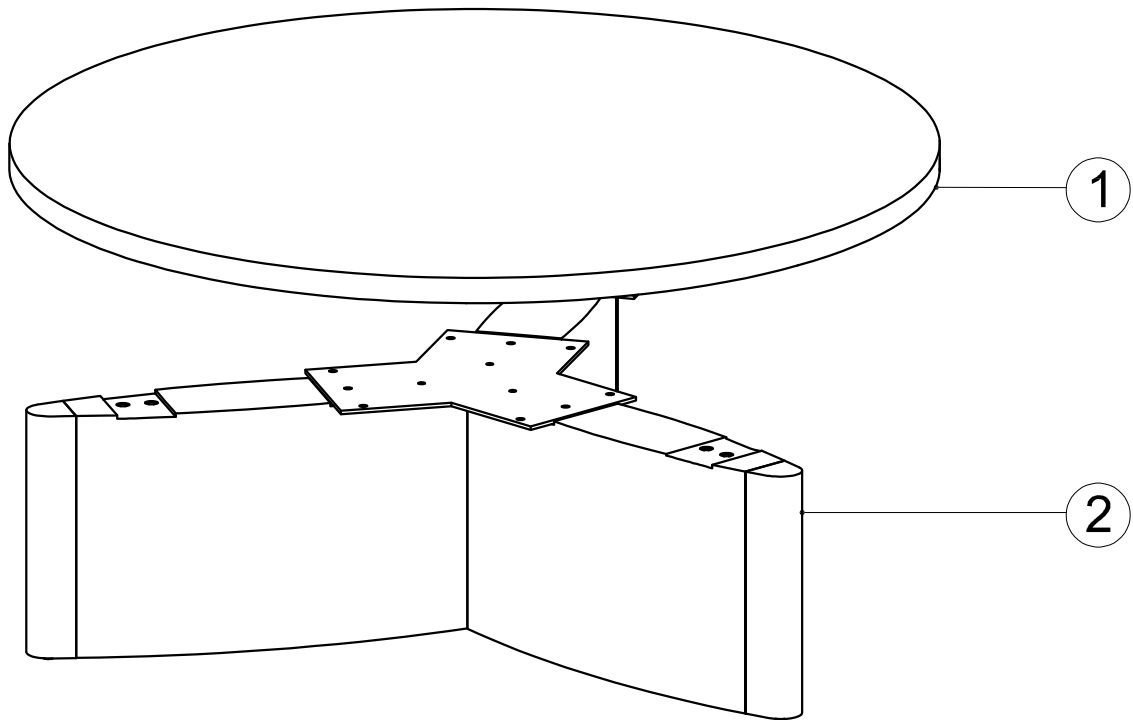

ASSEMBLY INSTRUCTION FOR

COFFEE TABLE

Hardware List

A		Bolt	6x20mm	18
B		Flat Washer	6x16mm	12
C		Spring Washer	6x16mm	12
D		Metal X Bracket	5x70x200mm	3
E		Allen Key	4mm	1

Step 1

Step 2