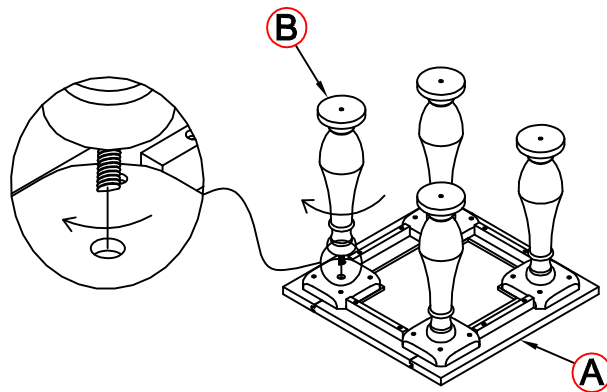

## PARTS IDENTIFICATION

A	TOP		1PC
B	PEDESTAL COLUMN		4PCS
C	BASE		1PC

## HARDWARE IDENTIFICATION

1	<b>BOLT</b> (5/16" x 2 1/2" - RBW)		4PCS
2	<b>LOCK WASHER</b> (5/16" - RBW)		4PCS
3	<b>FLAT WASHER</b> (5/16" - RBW)		4PCS
4	<b>ALLEN WRENCH</b> (4MM - RBW)		1PC

ITEM: **753377**

**ASSEMBLY INSTRUCTIONS**

**STEP 1**

**STEP 2**

**STEP 3**  
**COMPLETE**

ITEM: 753377

**NOTE:** Dimension tolerance + 5%