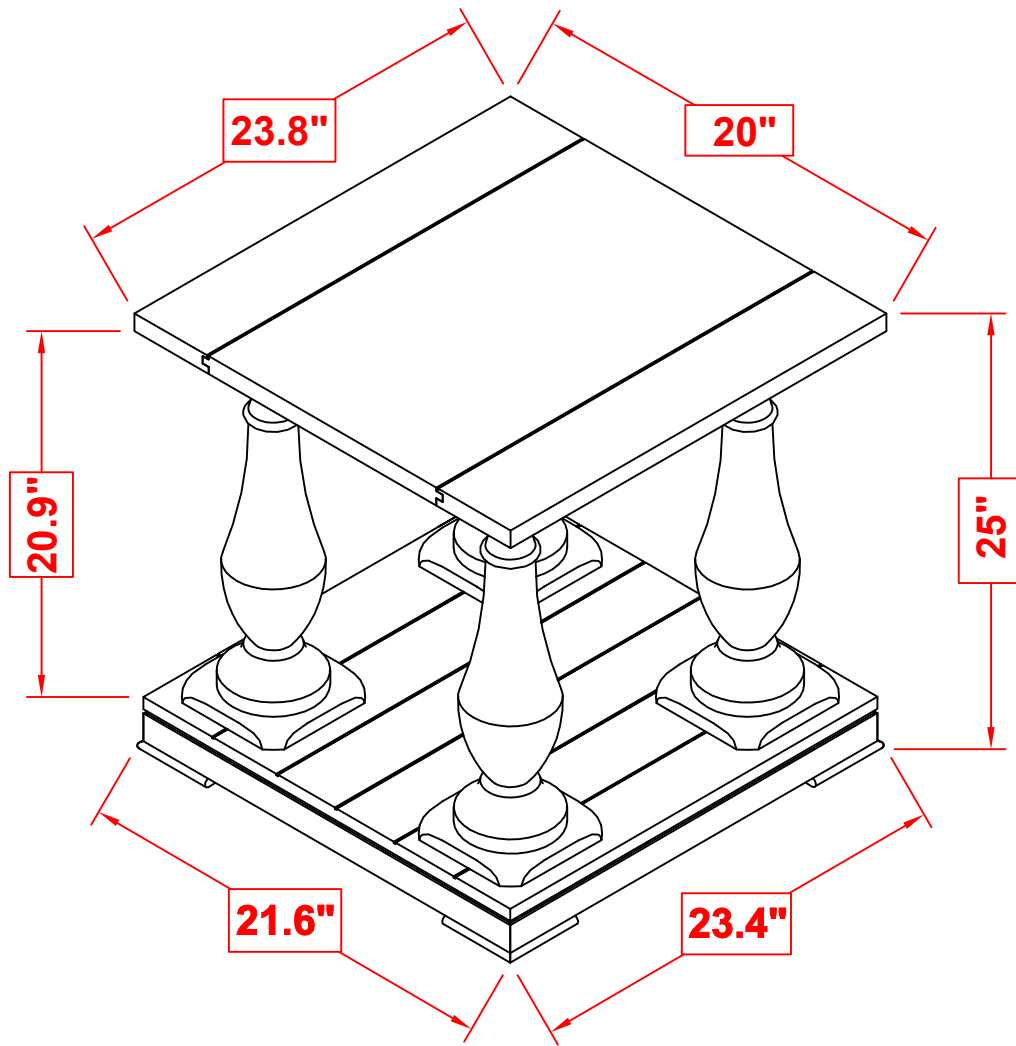

## PARTS IDENTIFICATION

A	TOP		1PC
B	PEDESTAL COLUMN		4PCS
C	BASE		1PC

## HARDWARE IDENTIFICATION

1	<b>BOLT</b> (5/16" x 2 1/2" - RBW)		4PCS
2	<b>LOCK WASHER</b> (5/16" - RBW)		4PCS
3	<b>FLAT WASHER</b> (5/16" - RBW)		4PCS
4	<b>ALLEN WRENCH</b> (4MM - RBW)		1PC

ITEM: **753377**

**ASSEMBLY INSTRUCTIONS**

**STEP 1**

**STEP 2**

**STEP 3**  
**COMPLETE**

ITEM: 753377

**NOTE:** Dimension tolerance + 5%