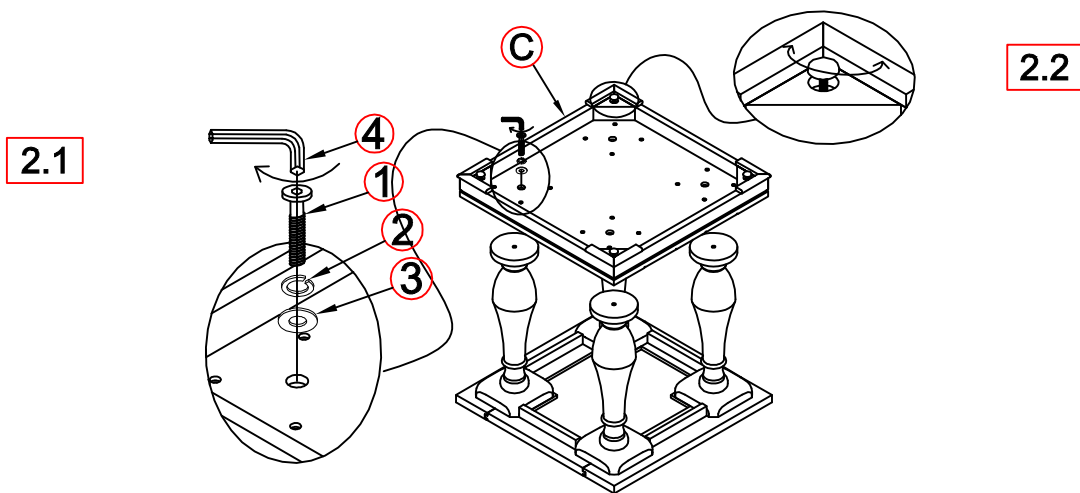

## PARTS IDENTIFICATION

A	TOP		1PC
B	PEDESTAL COLUMN		4PCS
C	BASE		1PC

## HARDWARE IDENTIFICATION

1	<b>BOLT</b> (5/16" x 2 1/2" - RBW)		4PCS
2	<b>LOCK WASHER</b> (5/16" - RBW)		4PCS
3	<b>FLAT WASHER</b> (5/16" - RBW)		4PCS
4	<b>ALLEN WRENCH</b> (4MM - RBW)		1PC

ITEM: **753377**

**ASSEMBLY INSTRUCTIONS**

**STEP 1**

**STEP 2**

**STEP 3**  
**COMPLETE**

ITEM: 753377

**NOTE:** Dimension tolerance + 5%