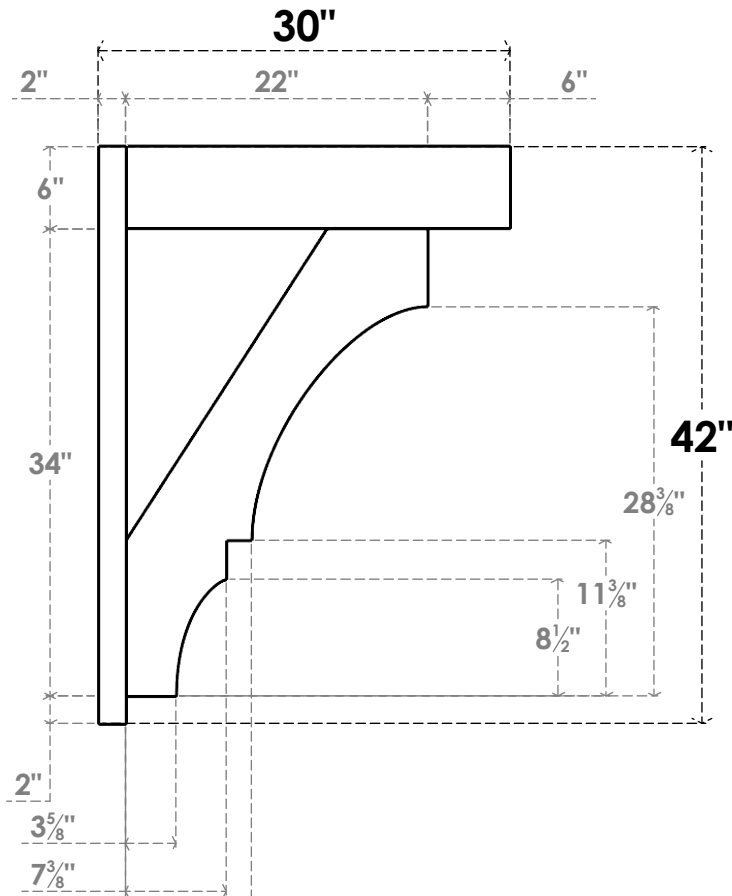

ITEM NUMBER: OUTUROC060X080X30000X42000X060X020X060BOA44RCPR

6"W TOP X 8"W BACK X 30"D X 42"H X 6"T TOP X 2"T BACK TIMBERTHANE ROUGH CEDAR BALBOA FAUX WOOD OPEN OUTLOOKER, BLOCK TOP AND BACK, 6"W CLOSED BRACE, PRIMED TAN

SIDE PROFILE

FRONT PROFILE

ISOMETRIC

GENERATED DATE : 07/05/2023

EKENA MILLWORK
2300 WEST MAIN ST.
CLARKSVILLE, TX 75426
TOLL FREE: 866-607-0453
WWW.EKENAMILLWORK.COM

NOTES

1. INSTALLATION TO BE COMPLETED IN ACCORDANCE WITH MANUFACTURER'S SPECIFICATIONS.
2. DRAWING MAY NOT BE TO SCALE
3. THIS DRAWING IS INTENDED FOR DESIGN AND PLANNING PURPOSES ONLY.
4. ALL INFORMATION CONTAINED HEREIN WAS CURRENT AT THE TIME OF DEVELOPMENT BUT MUST BE REVIEWED AND APPROVED BY THE PRODUCT MANUFACTURER TO BE CONSIDERED ACCURATE.
5. TIMBERTHANE ARCHITECTURAL PRODUCTS ARE MADE FROM HIGH DENSITY URETHANE AND COME FACTORY PRIMED