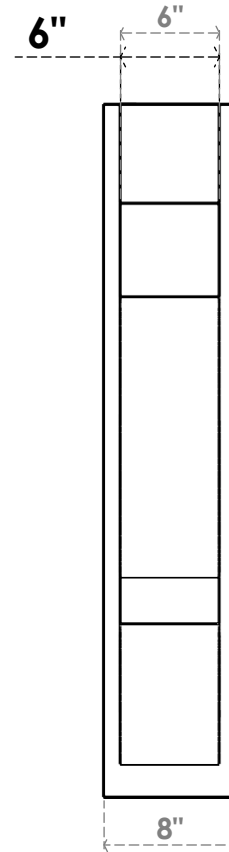

ITEM NUMBER: OUTUROC060X080X30000X42000X060X020X060BOA44RCPR

6"W TOP X 8"W BACK X 30"D X 42"H X 6"T TOP X 2"T BACK TIMBERTHANE ROUGH CEDAR BALBOA FAUX WOOD OPEN OUTLOOKER, BLOCK TOP AND BACK, 6"W CLOSED BRACE, PRIMED TAN

SIDE PROFILE

FRONT PROFILE

ISOMETRIC

GENERATED DATE : 07/05/2023

EKENA MILLWORK
2300 WEST MAIN ST.
CLARKSVILLE, TX 75426
TOLL FREE: 866-607-0453
WWW.EKENAMILLWORK.COM

NOTES

1. INSTALLATION TO BE COMPLETED IN ACCORDANCE WITH MANUFACTURER'S SPECIFICATIONS.
2. DRAWING MAY NOT BE TO SCALE
3. THIS DRAWING IS INTENDED FOR DESIGN AND PLANNING PURPOSES ONLY.
4. ALL INFORMATION CONTAINED HEREIN WAS CURRENT AT THE TIME OF DEVELOPMENT BUT MUST BE REVIEWED AND APPROVED BY THE PRODUCT MANUFACTURER TO BE CONSIDERED ACCURATE.
5. TIMBERTHANE ARCHITECTURAL PRODUCTS ARE MADE FROM HIGH DENSITY URETHANE AND COME FACTORY PRIMED