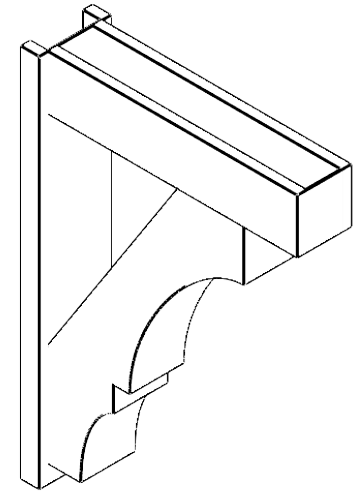

ITEM NUMBER: OUTUROC060X080X30000X42000X060X020X060BOA44RCPR

6"W TOP X 8"W BACK X 30"D X 42"H X 6"T TOP X 2"T BACK TIMBERTHANE ROUGH CEDAR BALBOA FAUX WOOD OPEN OUTLOOKER, BLOCK TOP AND BACK, 6"W CLOSED BRACE, PRIMED TAN

SIDE PROFILE

FRONT PROFILE

ISOMETRIC

GENERATED DATE : 07/05/2023

EKENA MILLWORK
2300 WEST MAIN ST.
CLARKSVILLE, TX 75426
TOLL FREE: 866-607-0453
WWW.EKENAMILLWORK.COM

NOTES

1. INSTALLATION TO BE COMPLETED IN ACCORDANCE WITH MANUFACTURER'S SPECIFICATIONS.
2. DRAWING MAY NOT BE TO SCALE
3. THIS DRAWING IS INTENDED FOR DESIGN AND PLANNING PURPOSES ONLY.
4. ALL INFORMATION CONTAINED HEREIN WAS CURRENT AT THE TIME OF DEVELOPMENT BUT MUST BE REVIEWED AND APPROVED BY THE PRODUCT MANUFACTURER TO BE CONSIDERED ACCURATE.
5. TIMBERTHANE ARCHITECTURAL PRODUCTS ARE MADE FROM HIGH DENSITY URETHANE AND COME FACTORY PRIMED