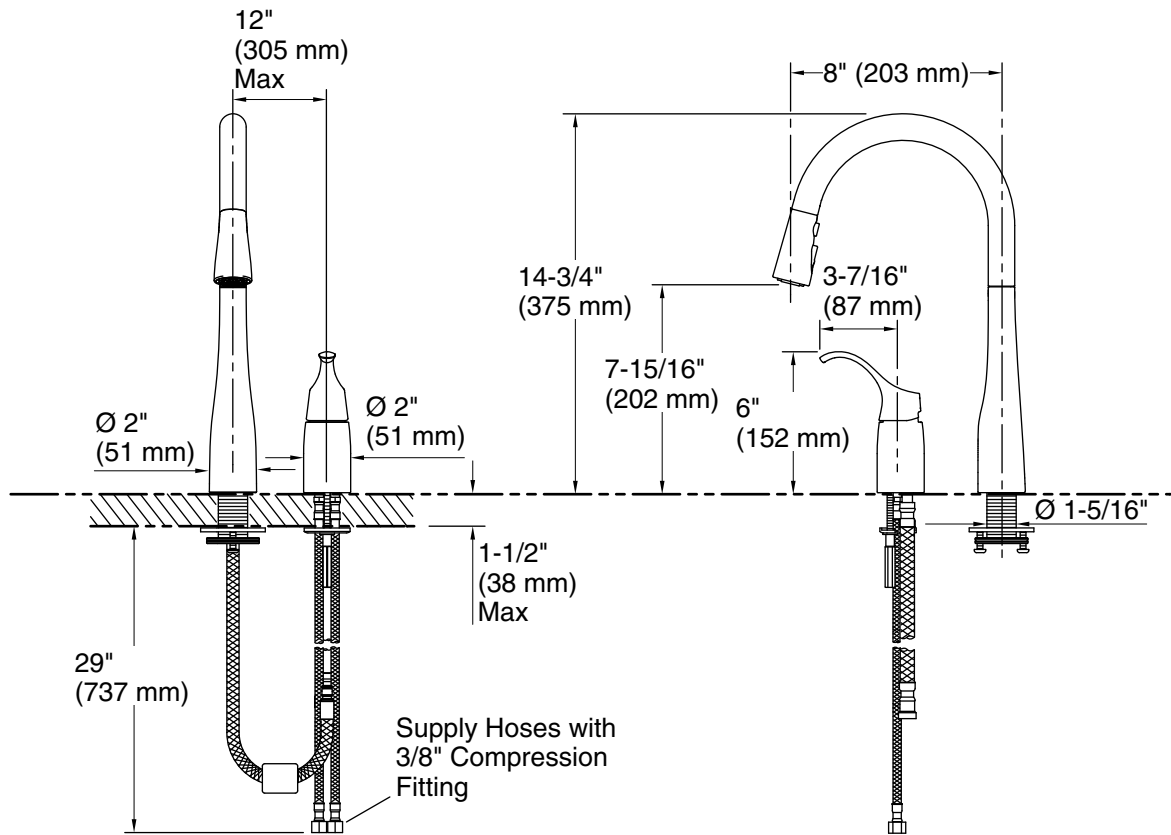

Technical Information

All product dimensions are nominal.

Notes

Install this product according to the installation guide.

ADA complaint for faucet handles only.

ADA, CSA B651 compliant when installed to the specific requirements of these regulations.