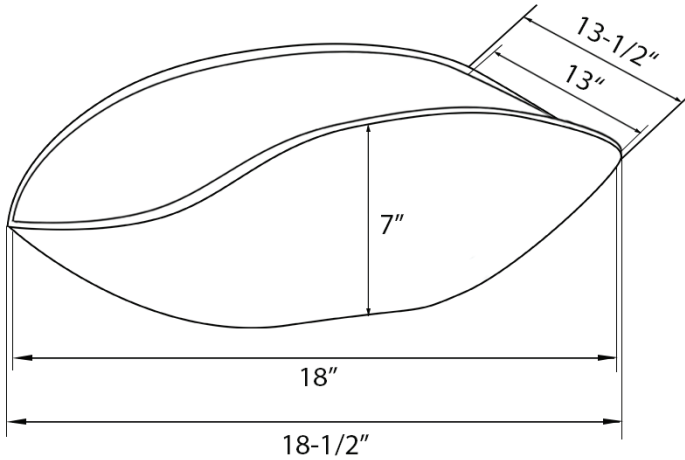

SOLD SEPARATELY

DIMENSIONS

SCAN TO REGISTER YOUR WARRANTY

or visit
www.ruvati.com/register

RUVATI USA
www.ruvati.com

Phone: 1.855.478.8284
Email: support@ruvati.com