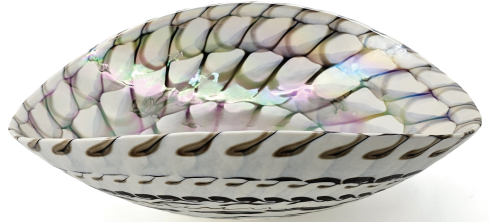

# RVB3022

BATHROOM VESSEL SINK

## FEATURES

- **SMOOTH, GLAZED SURFACE:**  
Non-porous and resistant to scratching, chipping, or crazing.
- **SEASHELL SHAPE:**  
Ensures perfect water drainage and makes it easy to clean.

## COLOR

Nautilus Brown