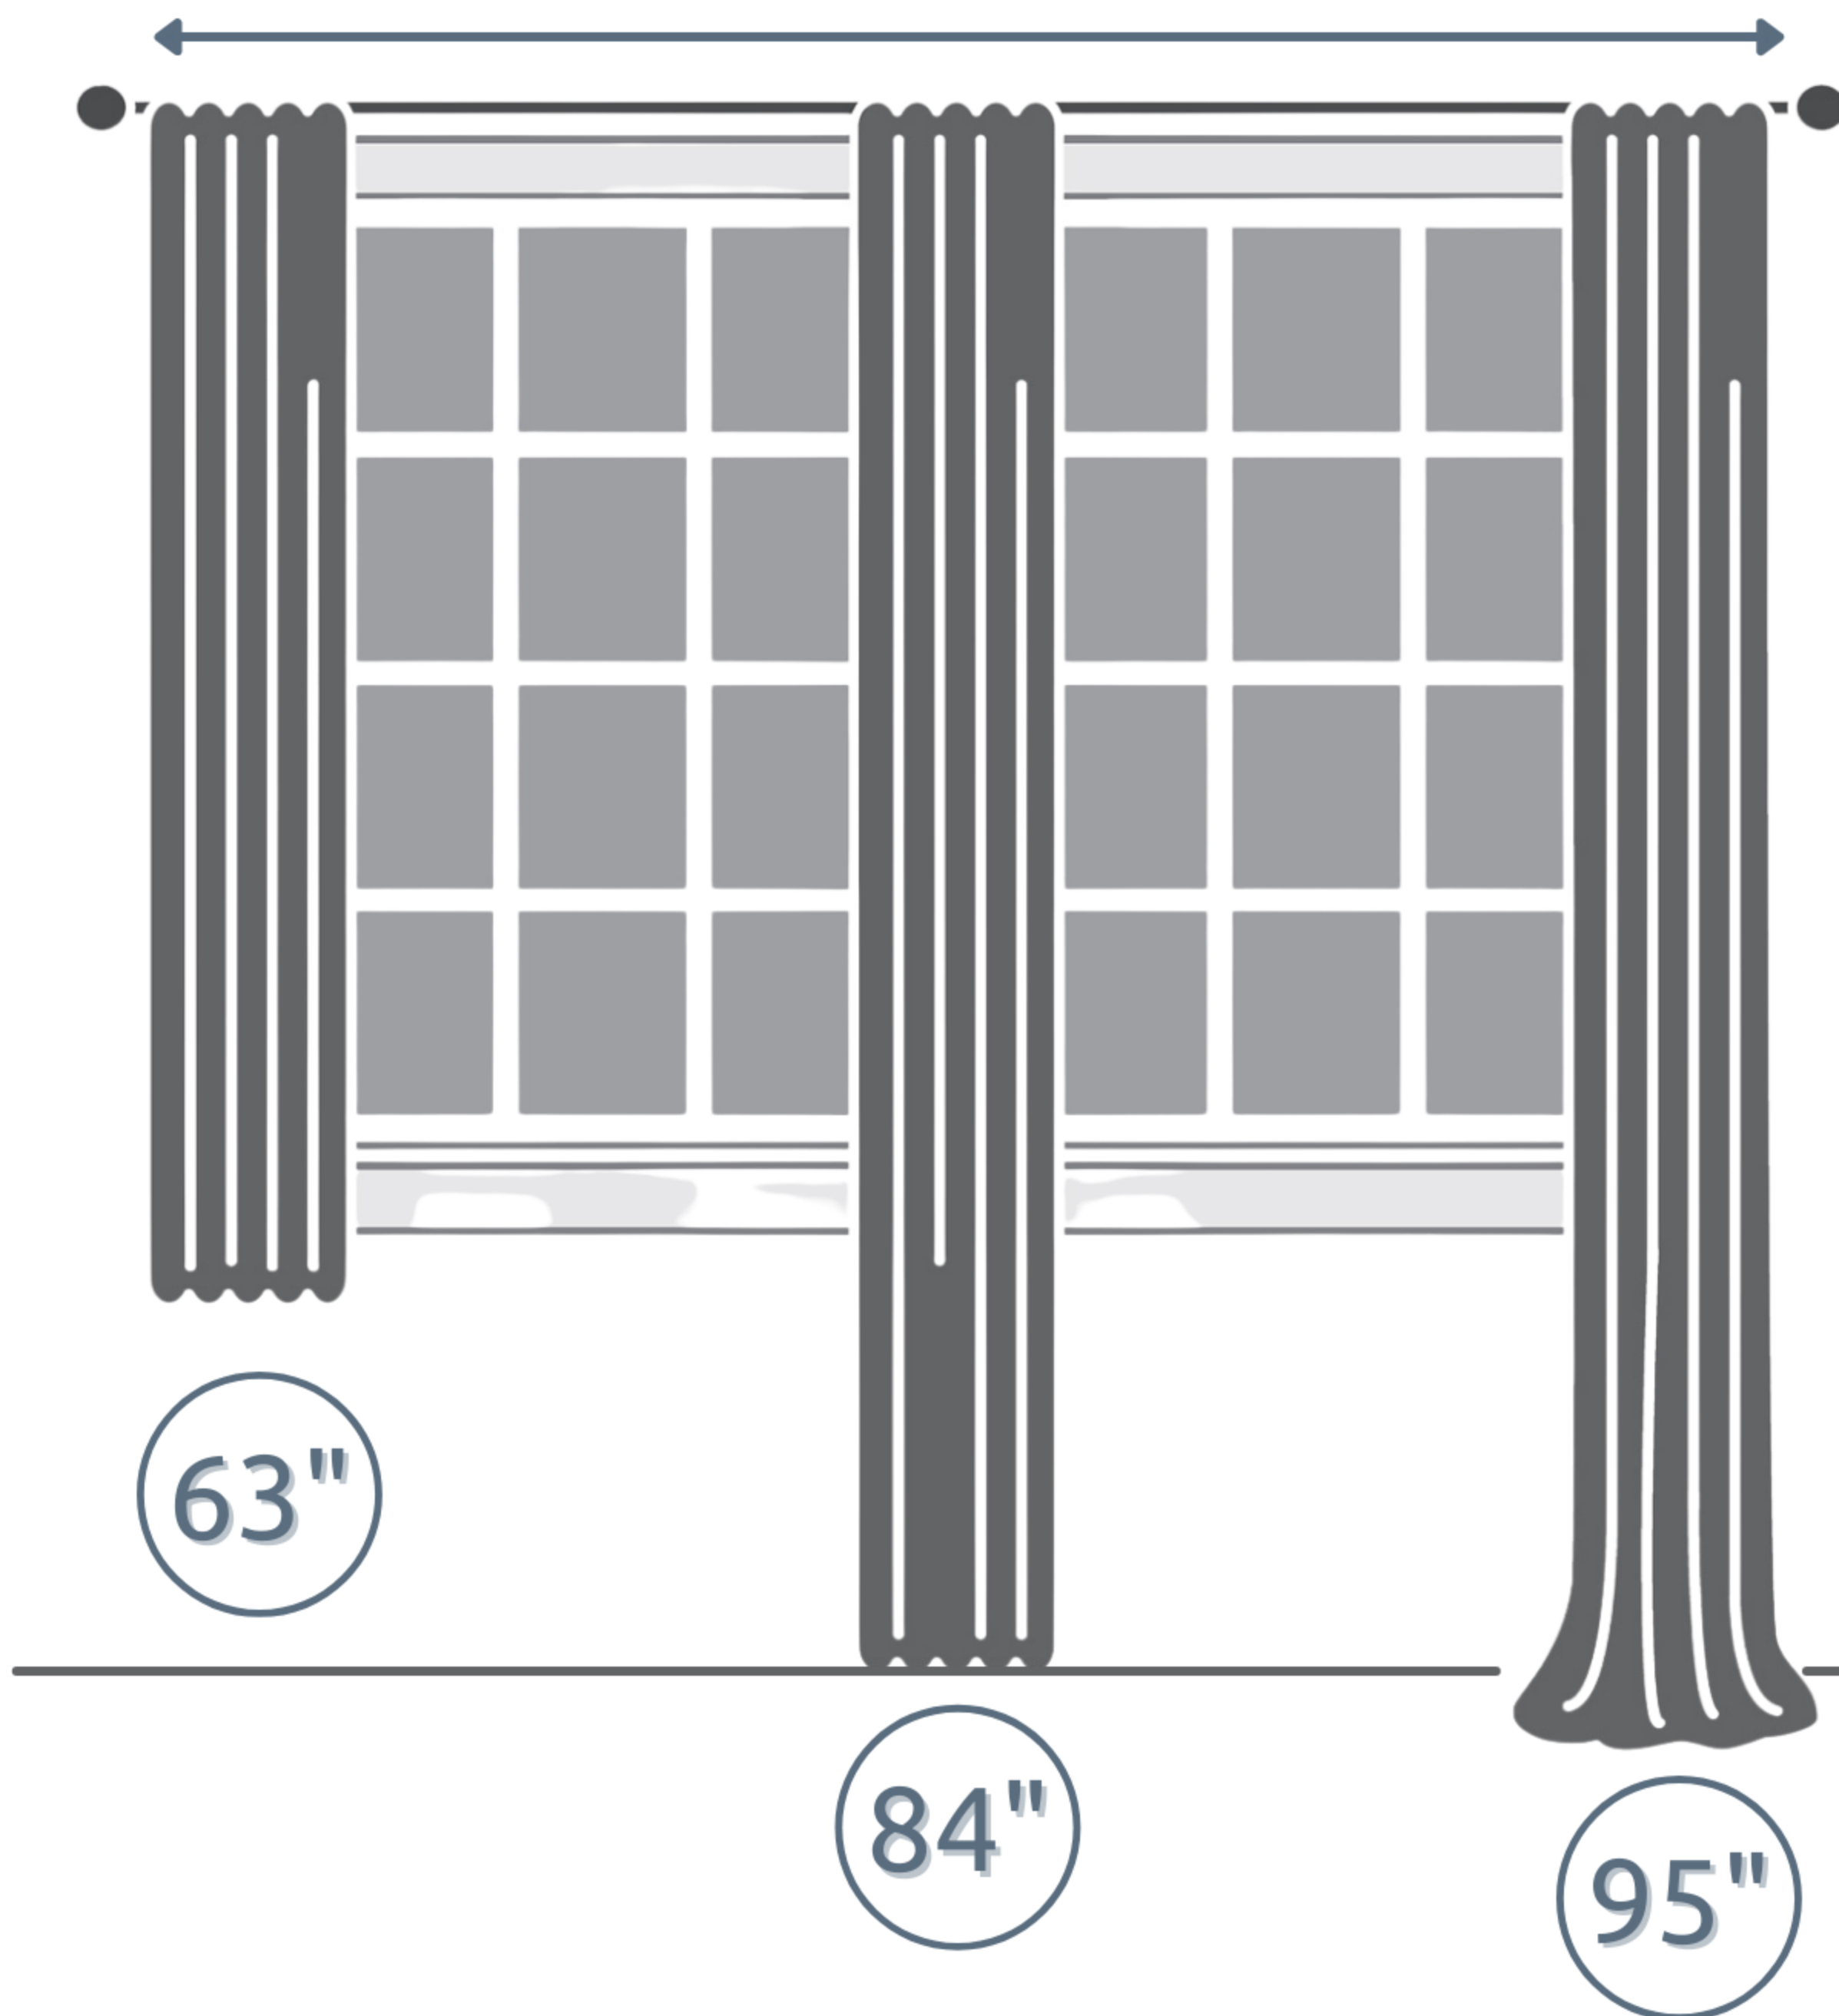

WINDOW CURTAIN MEASURING GUIDE

MEASURE WINDOW WIDTH

WIDTH	PANELS
UP TO 29"	1 PANEL
30" - 39"	1 - 2 PANELS
40" - 48"	2 PANELS
49" - 72"	3 PANELS
73" - 96"	4 PANELS
97" - 120"	5 PANELS
121" - 144"	6 PANELS