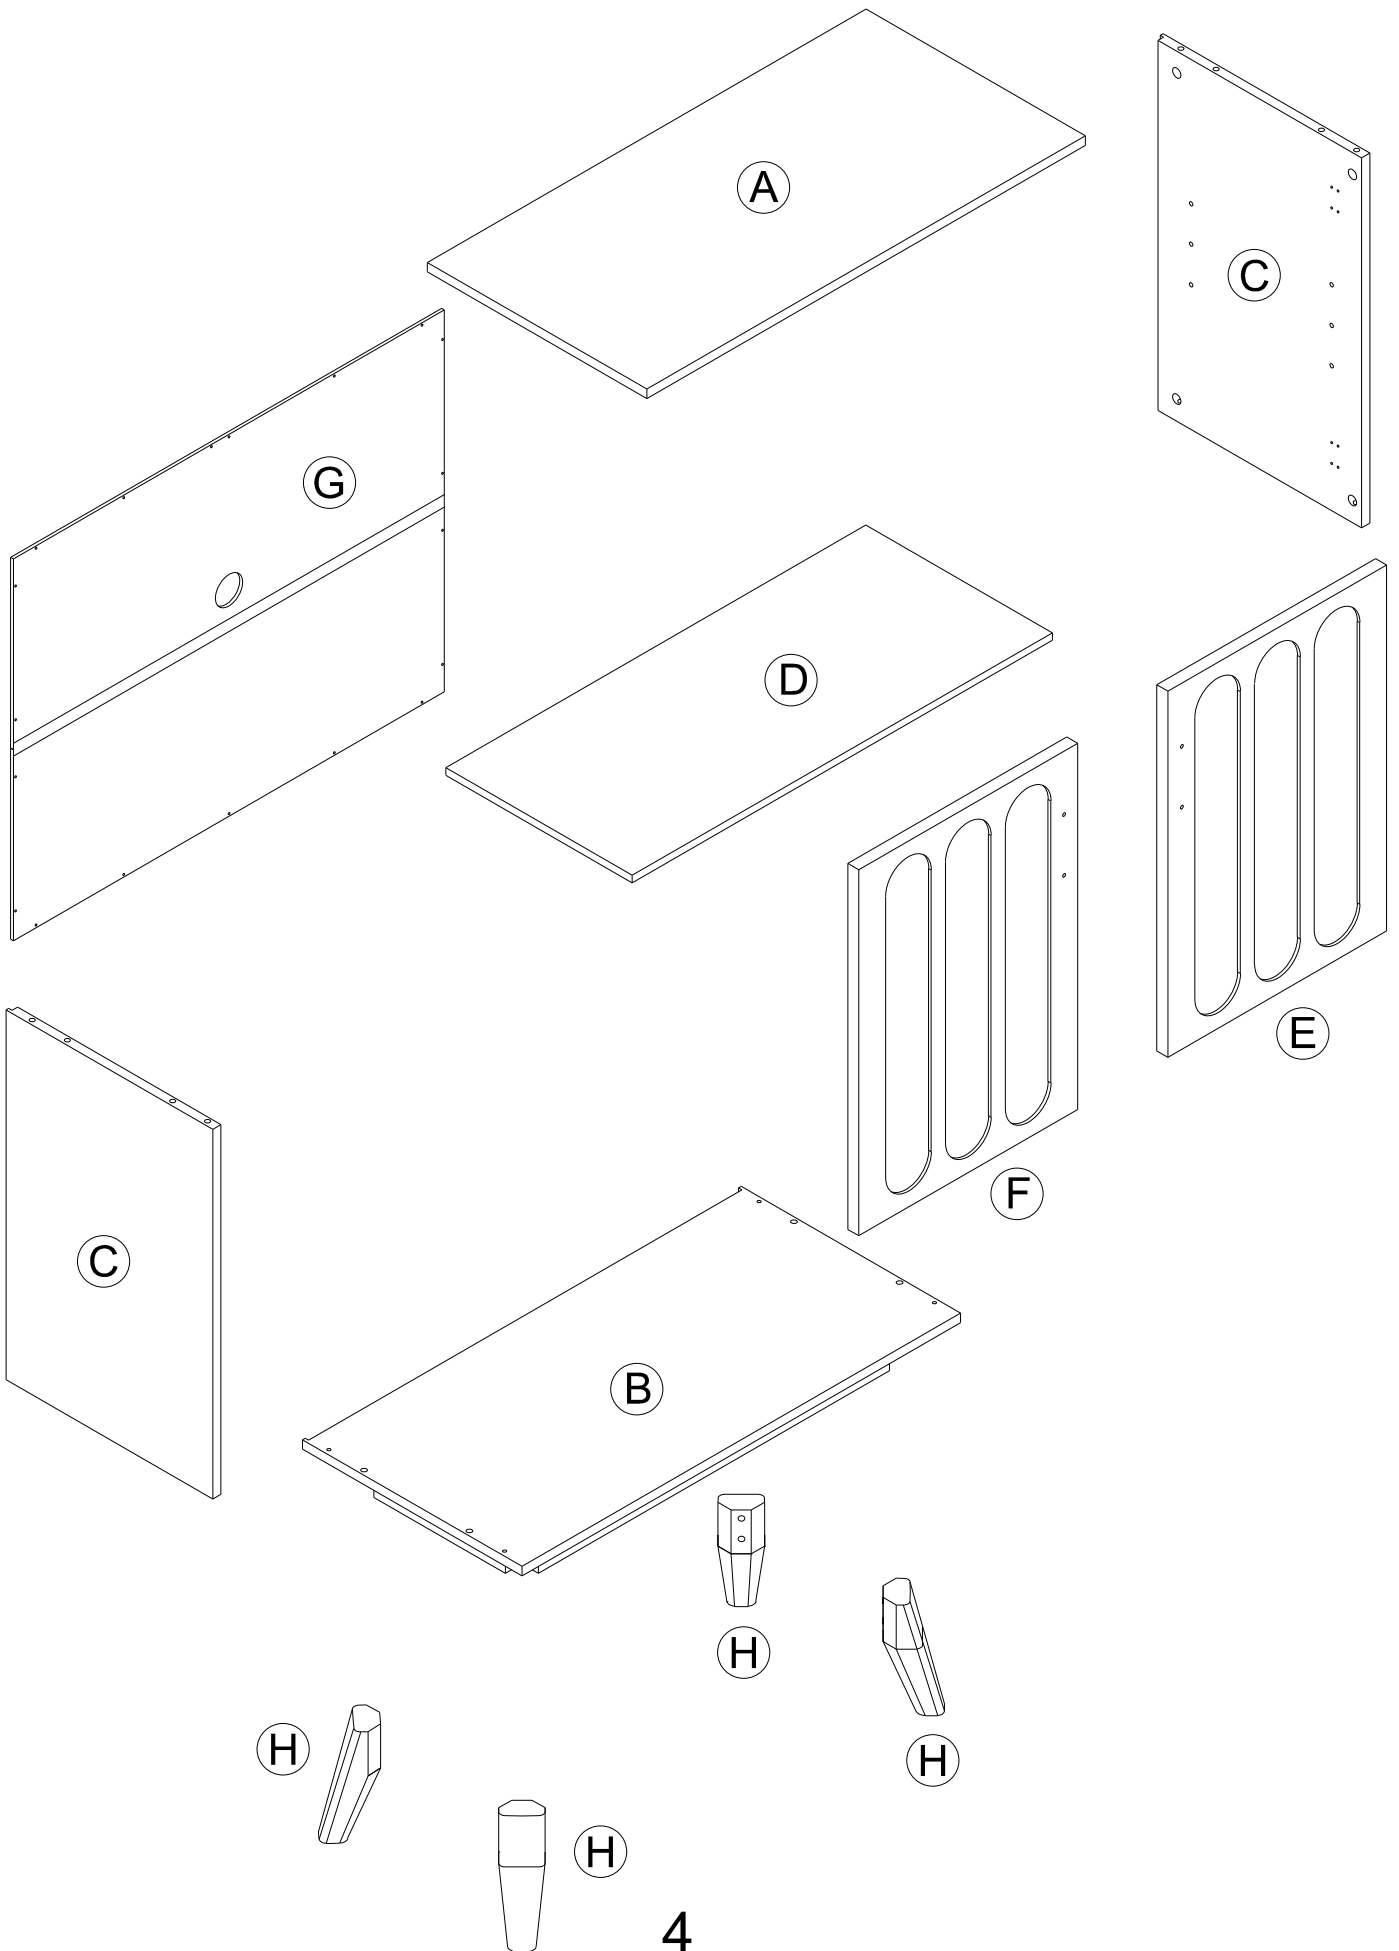

ASSEMBLY INSTRUCTIONS

HARDWARE LIST

Item no.	Reference Image	Qty	Item no.	Reference Image	Qty
1	 Ø8*30mm	X8	8		X8
2		X8	9		X1
3		X8	10		X4
4	 Ø6.5*Ø3*15mm	X18+1	11		X4
5	 Ø6*Ø3*14mm	X24+2	12		X2
6	 Ø1/4*1-3/4"	X8	13		X4
7		X8	14		X1

ASSEMBLY INSTRUCTIONS