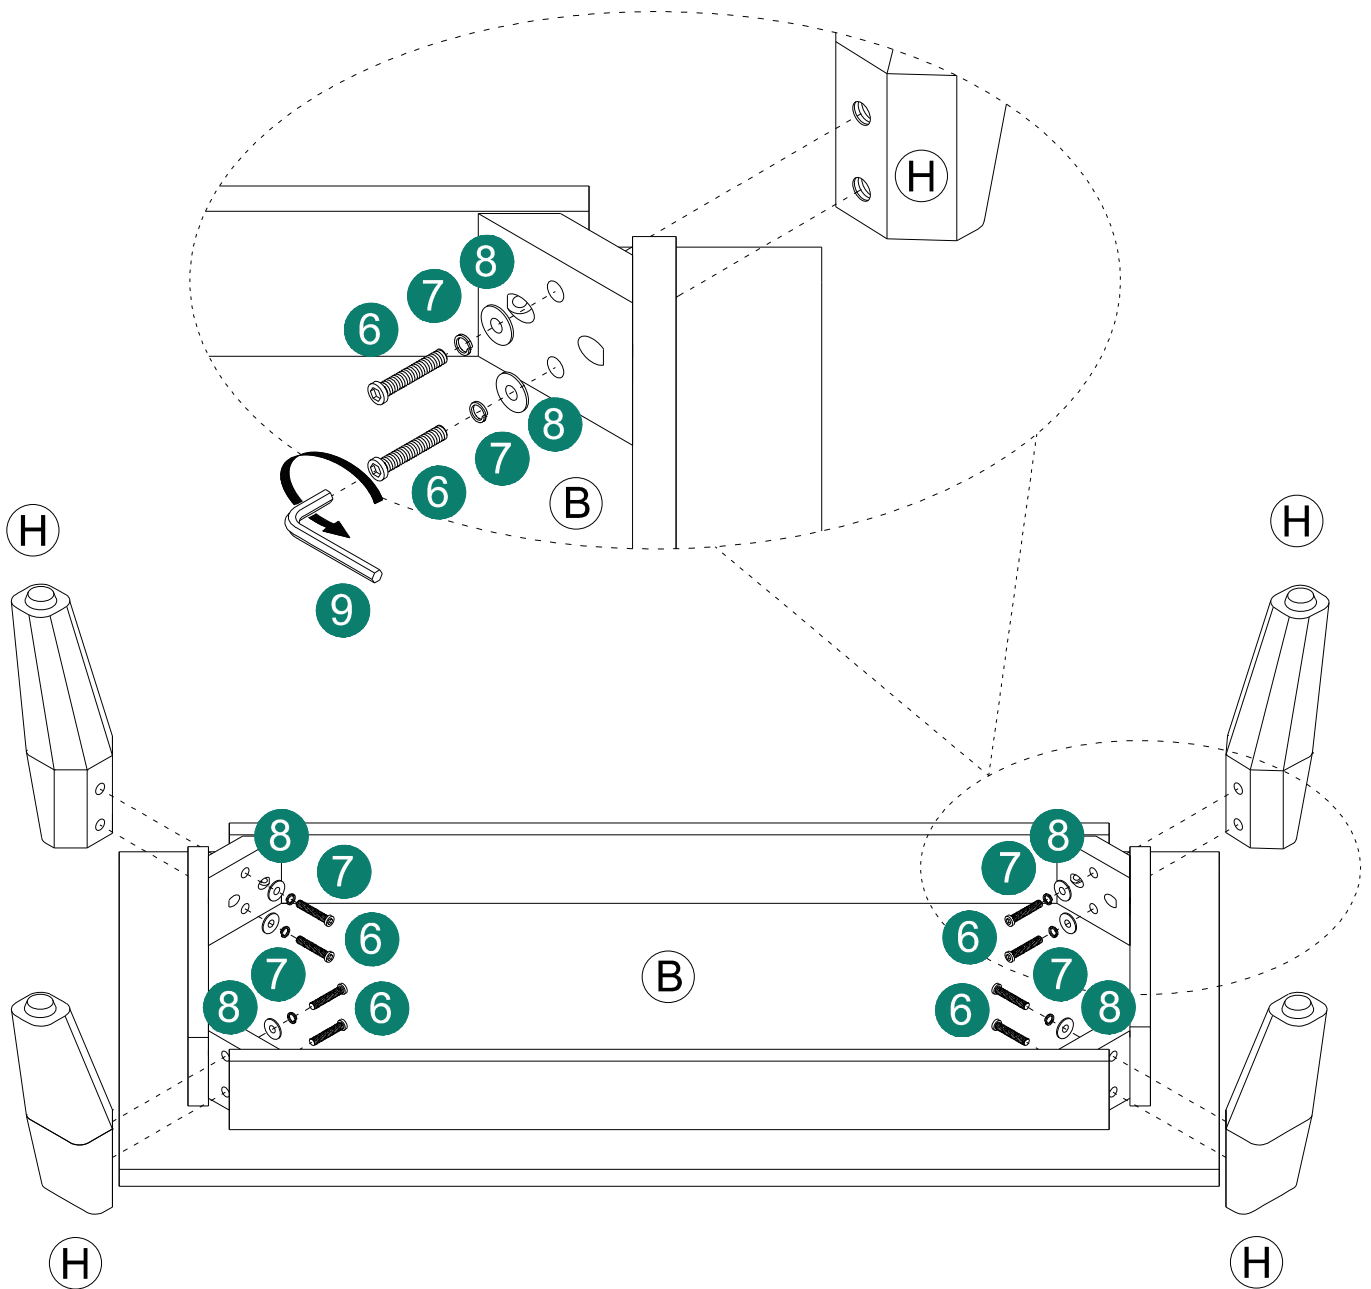

Recommended installers:2

Put a carpet on the floor
before unpacking

Estimate installation time:
30minutes

ASSEMBLY INSTRUCTIONS

PART LIST

Item no.	Reference Image	Qty	Item no.	Reference Image	Qty
(A)		X1	(E)		X1
(B)		X1	(F)		X1
(C)		X2	(G)		X1
(D)		X1	(H)		X4

ASSEMBLY INSTRUCTIONS

HARDWARE LIST

Item no.	Reference Image	Qty	Item no.	Reference Image	Qty
1	 Ø8*30mm	X8	8		X8
2		X8	9		X1
3		X8	10		X4
4	 Ø6.5*Ø3*15mm	X18+1	11		X4
5	 Ø6*Ø3*14mm	X24+2	12		X2
6	 Ø1/4*1-3/4"	X8	13		X4
7		X8	14		X1

ASSEMBLY INSTRUCTIONS

ASSEMBLY INSTRUCTIONS

1

ASSEMBLY INSTRUCTIONS

2

(A) 1pc

(1) 8pcs

(2) 8pcs

2pcs

C

Ø8*3/4"

1pcs

D

Ø8*1-1/2"

1pcs

E