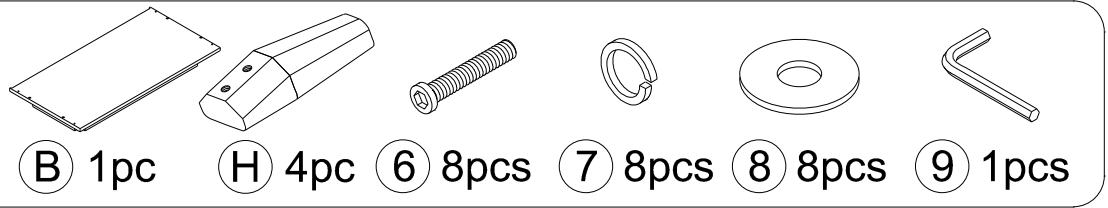

Recommended installers:2

Put a carpet on the floor
before unpacking

Estimate installation time:
30minutes

ASSEMBLY INSTRUCTIONS

PART LIST

Item no.	Reference Image	Qty	Item no.	Reference Image	Qty
(A)		X1	(E)		X1
(B)		X1	(F)		X1
(C)		X2	(G)		X1
(D)		X1	(H)		X4

ASSEMBLY INSTRUCTIONS

HARDWARE LIST

Item no.	Reference Image	Qty	Item no.	Reference Image	Qty
1	 Ø8*30mm	X8	8		X8
2		X8	9		X1
3		X8	10		X4
4	 Ø6.5*Ø3*15mm	X18+1	11		X4
5	 Ø6*Ø3*14mm	X24+2	12		X2
6	 Ø1/4*1-3/4"	X8	13		X4
7		X8	14		X1

ASSEMBLY INSTRUCTIONS

ASSEMBLY INSTRUCTIONS

1

ASSEMBLY INSTRUCTIONS

2

(A) 1pc

(1) 8pcs

(2) 8pcs

2pcs

C

Ø8*3/4"

1pcs

D

Ø8*1-1/2"

1pcs

E