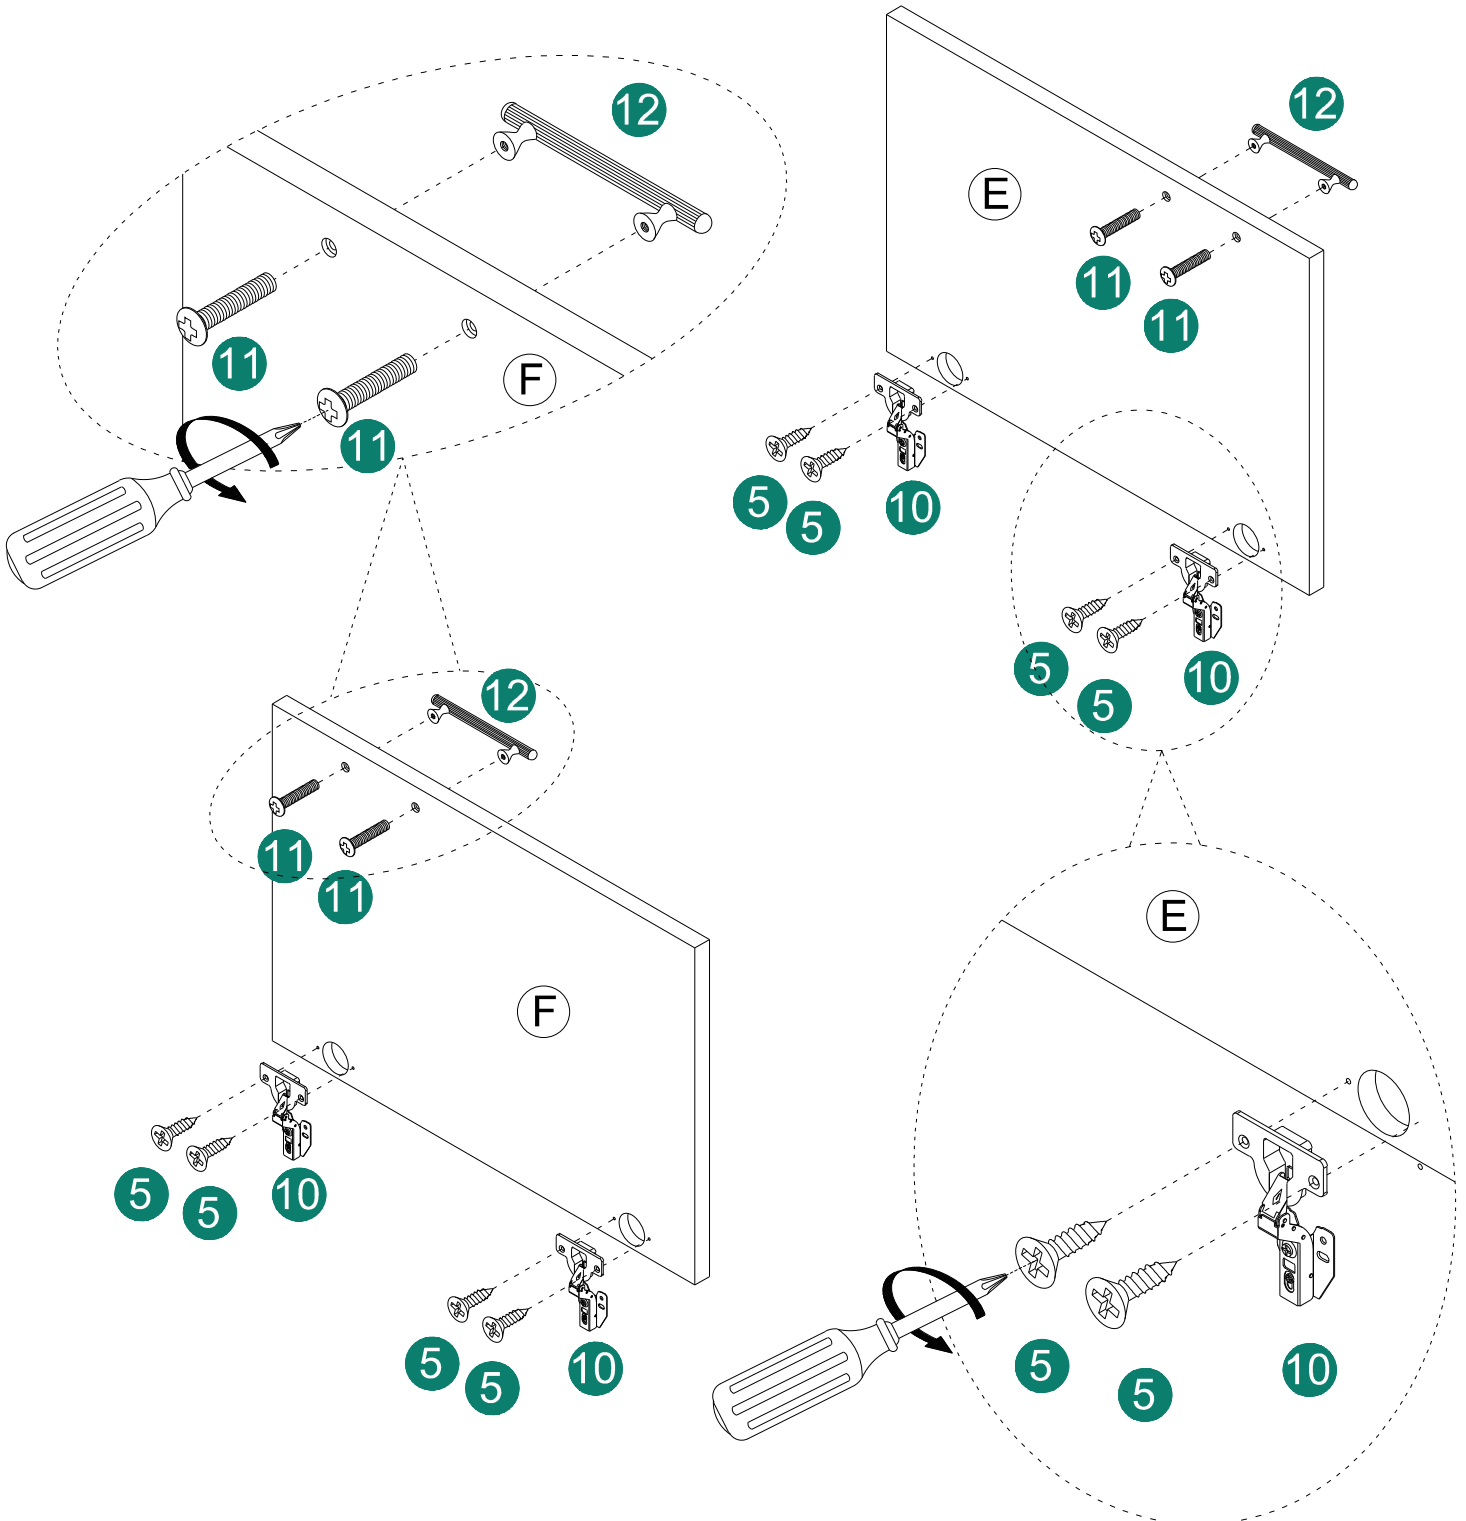

ASSEMBLY INSTRUCTIONS

HARDWARE LIST

Item no.	Reference Image	Qty	Item no.	Reference Image	Qty
1	 Ø8*30mm	X8	8		X8
2		X8	9		X1
3		X8	10		X4
4	 Ø6.5*Ø3*15mm	X18+1	11		X4
5	 Ø6*Ø3*14mm	X24+2	12		X2
6	 Ø1/4*1-3/4"	X8	13		X4
7		X8	14		X1

ASSEMBLY INSTRUCTIONS

3

C 2pc

3 8pcs

ASSEMBLY INSTRUCTIONS

4

ASSEMBLY INSTRUCTIONS

5

5 8pcs

ASSEMBLY INSTRUCTIONS

6

5 8pcs

ASSEMBLY INSTRUCTIONS

7

G 1pc

4 18pcs

2pcs

C

Ø8*3/4"

1pcs

D

Ø8*1-1/2"

1pcs

E