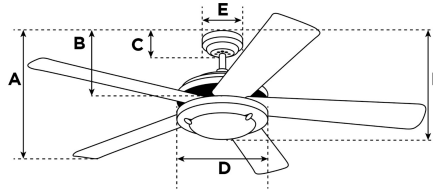

SPECIFICATION SHEET

Ceiling Fan

52 in. Matte Black Finish
Reversible Blades (Black/Bleached Cherry) Opal Frosted Glass

Specifications

Size	52"
Blades.....	Reversible Plywood Blades (Black/Bleached Cherry)
Blade Pitch.....	12°
Approved Location	Indoor
Suggested Room Size.....	Great Room (up to 20x20)
Down Rod.....	3/4 x 4"
Installation.....	Down Rod Only
Max. Ceiling Angle.....	N/A
Lead Wire	54"
Light Bulb Usage.....	Includes 16 Watt Integrated LED
Control.....	Remote control included
Motor Finish.....	Matte Black
Motor Material	Silicon Steel Motor 153mm x 17mm
Reverse Airflow.....	Yes
Capacitor	Dual
Switch Housing Cap.....	Not Included

A. Top of Canopy to Bottom of Blades	10.8"
B. Top of Canopy to Bottom of Switch House	8.4"
C. Top of Canopy to Bottom of Canopy	2.4"
D. Width of Motor Housing.....	7.9"
E. Width of Canopy.....	5.1"
F. Top of Canopy to Bottom of Glass.....	13.7"