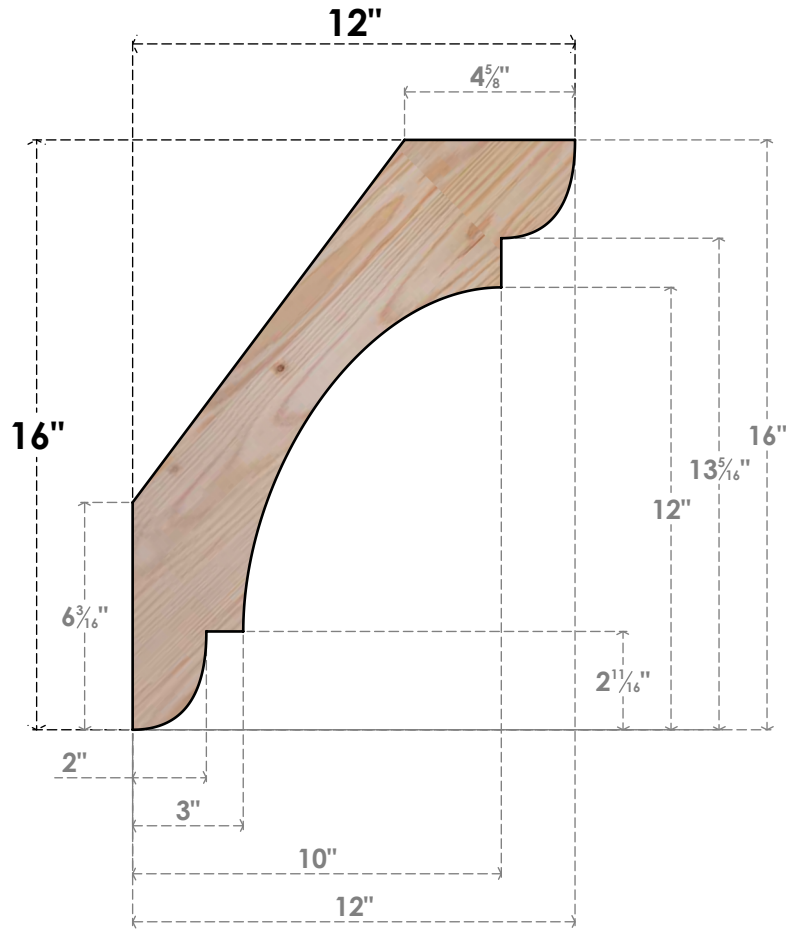

BRC06X12X16OLY00SDF

5 1/2"W X 12"D X 16"H OLYMPIC SMOOTH BRACE, DOUGLAS FIR

SIDE

FRONT

EKENA MILLWORK
 2300 WEST MAIN ST.
 CLARKSVILLE, TX 75426
 TOLL FREE: 866-607-0453
 WWW.EKENAMILLWORK.COM

NOTES

1. INSTALLATION TO BE COMPLETED IN ACCORDANCE WITH MANUFACTURER'S SPECIFICATIONS.
2. DRAWING MAY NOT BE TO SCALE
3. THIS DRAWING IS INTENDED FOR DESIGN AND PLANNING PURPOSES ONLY.
4. ALL INFORMATION CONTAINED HEREIN WAS CURRENT AT THE TIME OF DEVELOPMENT BUT MUST BE REVIEWED AND APPROVED BY THE PRODUCT MANUFACTURER TO BE CONSIDERED ACCURATE.
5. PRODUCTS ARE NOT KILN DRIED. THIS ITEM IS UNIQUE AND WILL CONTAIN THE NATURAL VARIATIONS THAT THE WOOD SPECIES OFFERS. THIS MAY RESULT IN VARIATIONS UP TO 1/4"