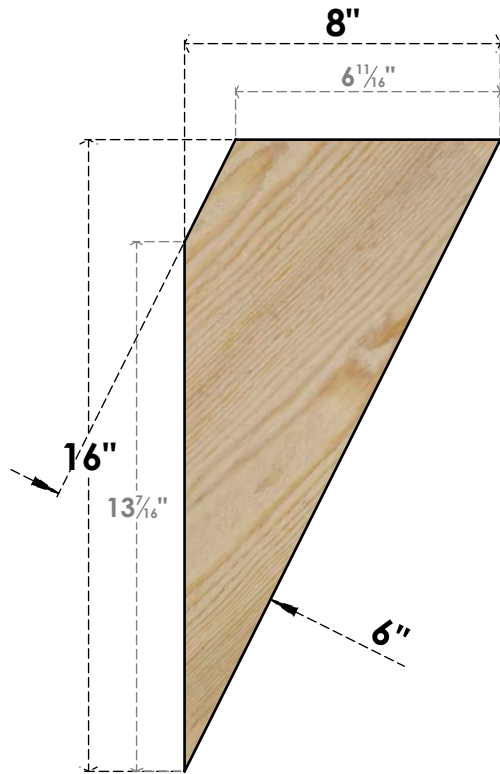

BRC06X08X16TRA00RDF

6"W X 8"D X 16"H TRADITIONAL ROUGH SAWN BRACE, DOUGLAS FIR

SIDE

FRONT

EKENA MILLWORK
2300 WEST MAIN ST.
CLARKSVILLE, TX 75426
TOLL FREE: 866-607-0453
WWW.EKENAMILLWORK.COM

NOTES

1. INSTALLATION TO BE COMPLETED IN ACCORDANCE WITH MANUFACTURER'S SPECIFICATIONS.
2. DRAWING MAY NOT BE TO SCALE
3. THIS DRAWING IS INTENDED FOR DESIGN AND PLANNING PURPOSES ONLY.
4. ALL INFORMATION CONTAINED HEREIN WAS CURRENT AT THE TIME OF DEVELOPMENT BUT MUST BE REVIEWED AND APPROVED BY THE PRODUCT MANUFACTURER TO BE CONSIDERED ACCURATE.
5. PRODUCTS ARE NOT KILN DRIED. THIS ITEM IS UNIQUE AND WILL CONTAIN THE NATURAL VARIATIONS THAT THE WOOD SPECIES OFFERS. THIS MAY RESULT IN VARIATIONS UP TO 1/4"