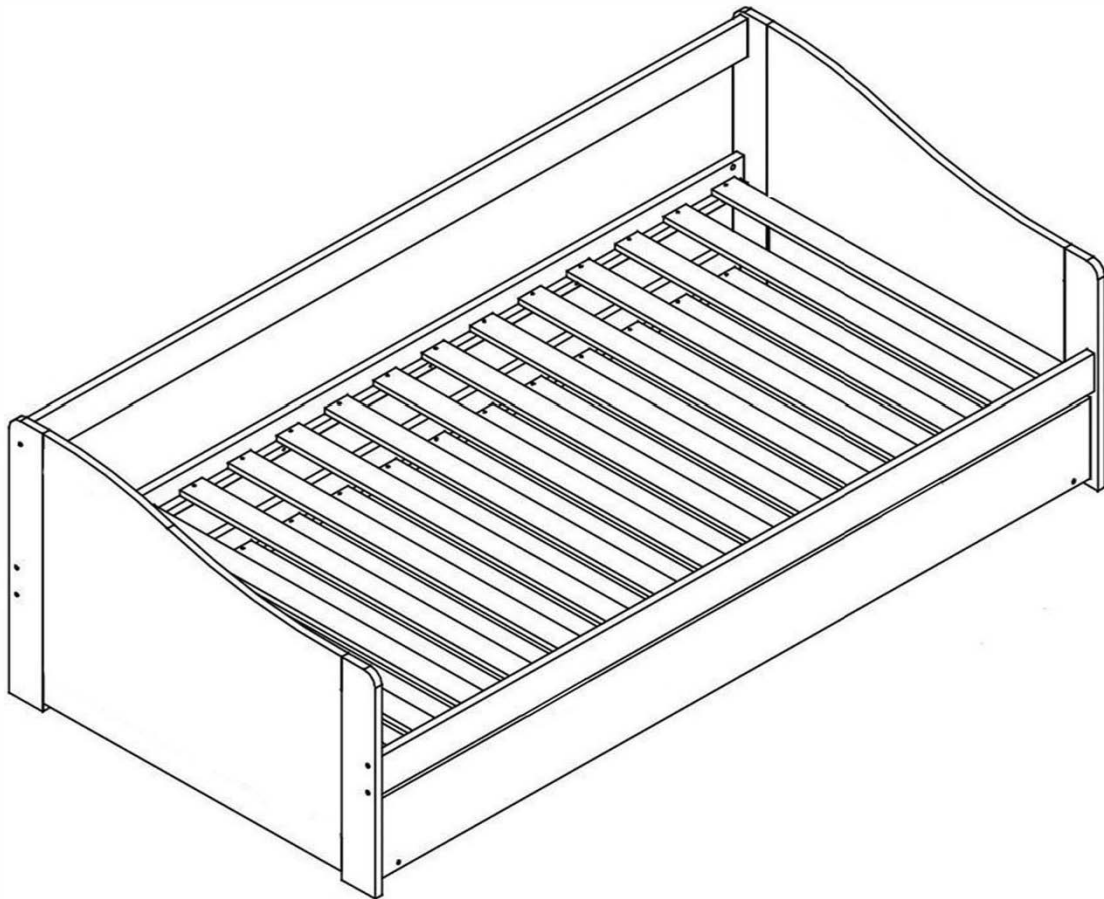

Dreamer Daybed With Underbed Trundle

ASSEMBLY INSTRUCTION

LIST OF PARTS

A	 15mm	 M6x70mm	14
B			14
C	 Ø8x30mm		16
D			01

E			4
F	 7mm	 Ø4x16mm	8
G	 8mm	 Ø4x30mm	60

01

02

A	 15mm	 M6x70mm	10
B			10

03

G	 8mm Ø4x30mm	30
----------	--	-----------

04

A	 15mm M6x70mm	04
B		04

05

E		04
F	 7mm 	08
G	 8mm 	30

06