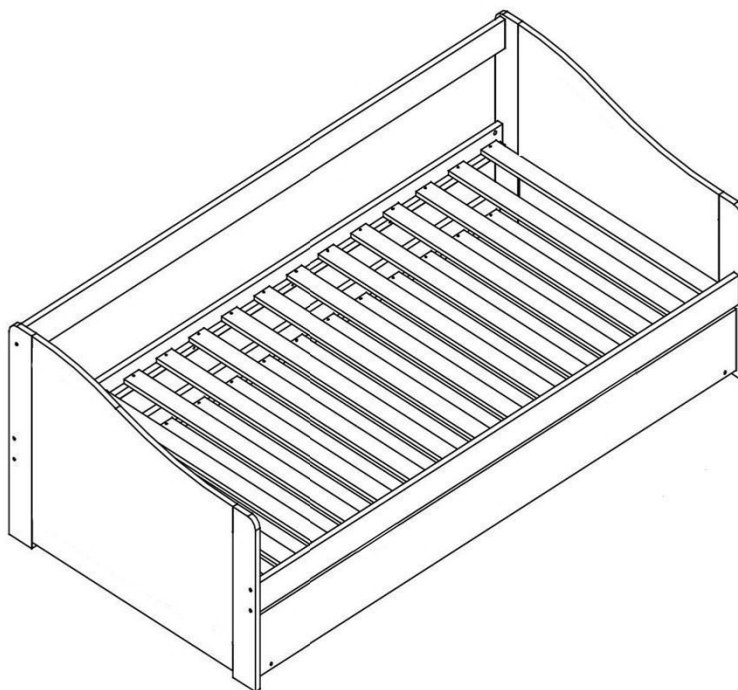

Dreamer Daybed With Underbed Trundle

ASSEMBLY INSTRUCTION

LIST OF PARTS

A	 15mm	 M6x70mm	14
B			14
C	 Ø8x30mm		16
D			01

E			4
F	 7mm	 Ø4x16mm	8
G	 8mm	 Ø4x30mm	60

01

02

A	 15mm	 M6x70mm	10
B			10

03

G	 8mm Ø4x30mm	30
----------	--	-----------

04

A	 15mm M6x70mm	04
B		04

05

E		04
F	 7mm 	08
G	 8mm 	30

06