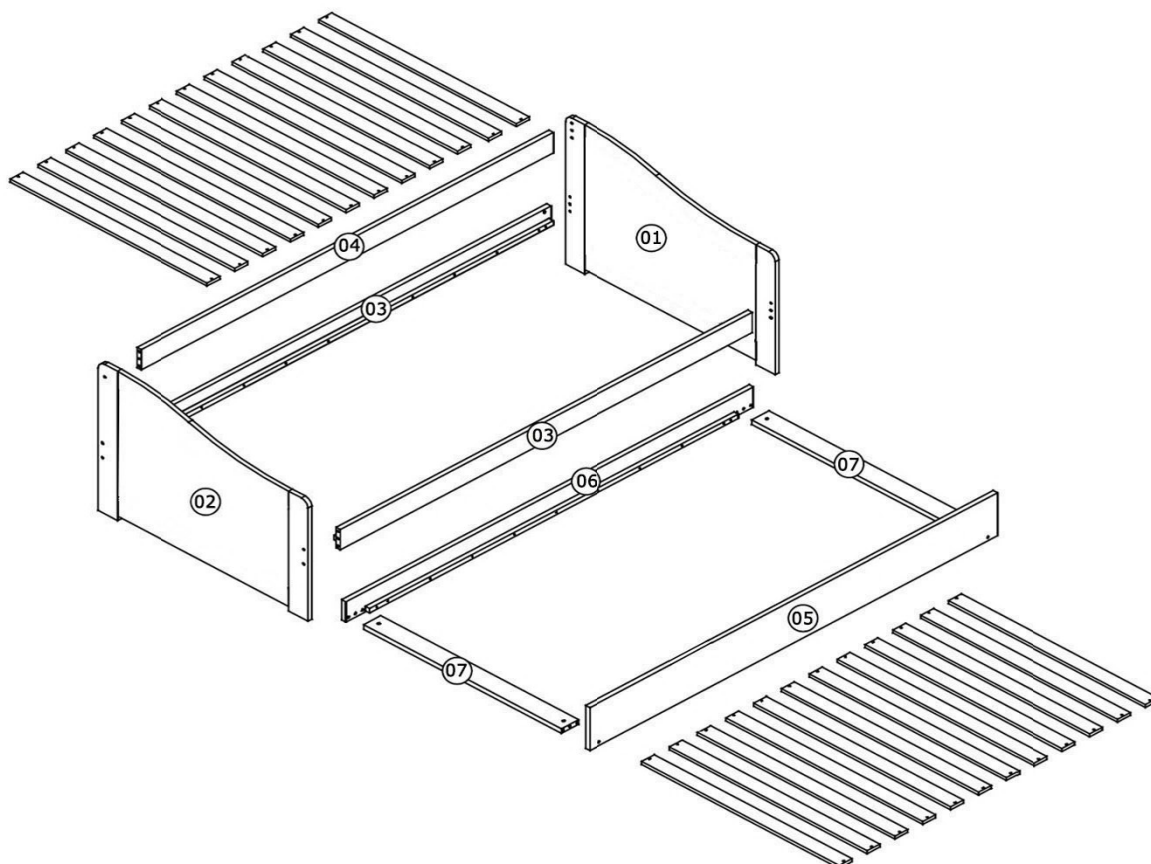

Dreamer Daybed With Underbed Trundle

ASSEMBLY INSTRUCTION

LIST OF PARTS

A	 15mm	 M6x70mm	14
B			14
C	 Ø8x30mm		16
D			01

E			4
F	 7mm	 Ø4x16mm	8
G	 8mm	 Ø4x30mm	60

01

02

A	 15mm	 M6x70mm	10
B			10

03

G	 8mm Ø4x30mm	30
----------	--	-----------

04

A	 15mm M6x70mm	04
B		04

05

E		04
F	 7mm 	08
G	 8mm 	30

06