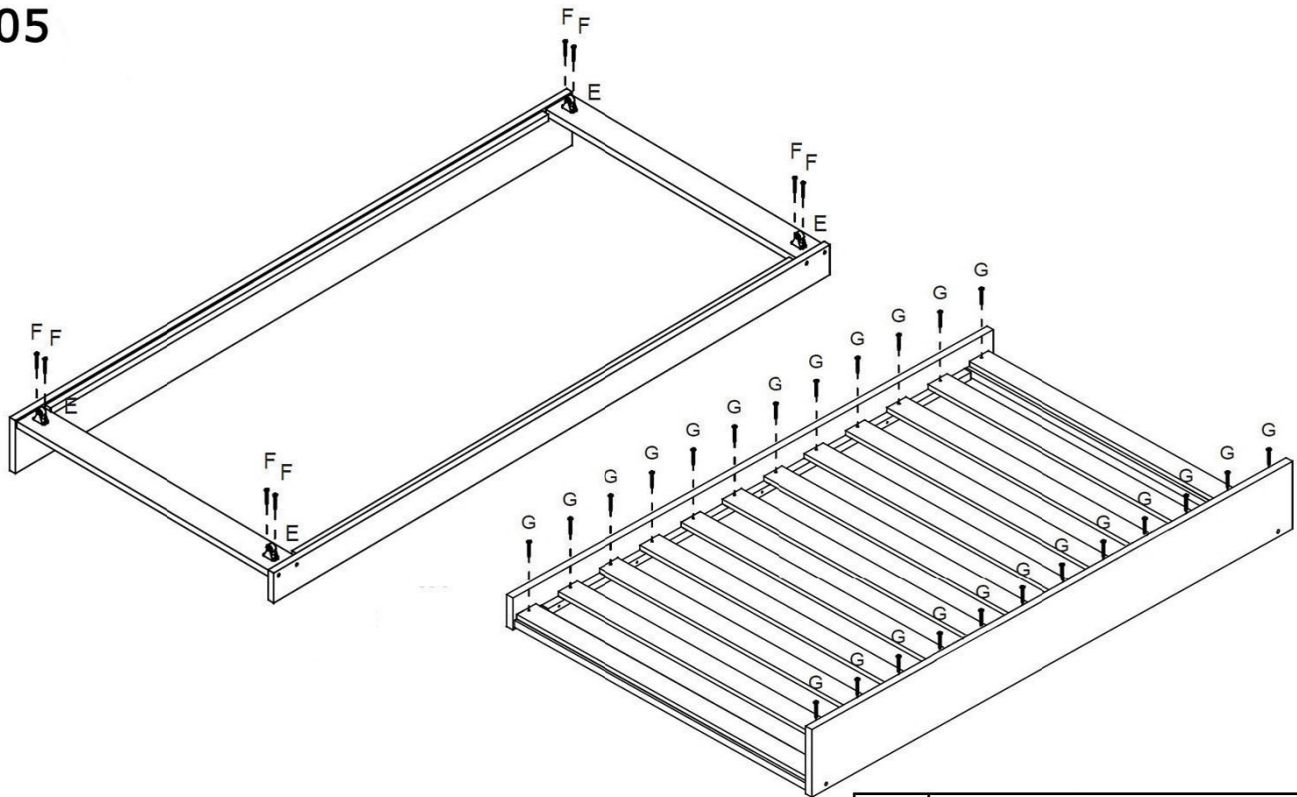

Dreamer Daybed With Underbed Trundle

ASSEMBLY INSTRUCTION

LIST OF PARTS

A	 15mm	 M6x70mm	14
B			14
C	 Ø8x30mm		16
D			01

E			4
F	 7mm	 Ø4x16mm	8
G	 8mm	 Ø4x30mm	60

01

02

A	 15mm	 M6x70mm	10
B			10

03

G	 8mm Ø4x30mm	30
----------	--	-----------

04

A	 15mm M6x70mm	04
B		04

05

E		04
F	 7mm 	08
G	 8mm 	30

06