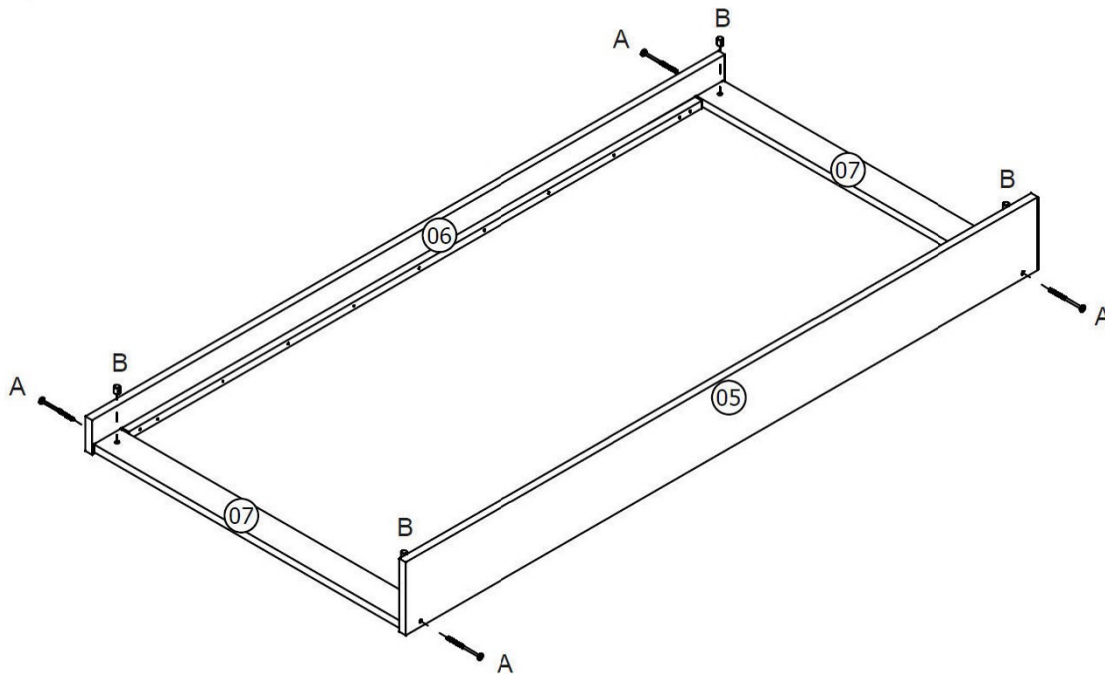

Dreamer Daybed With Underbed Trundle

ASSEMBLY INSTRUCTION

LIST OF PARTS

A	 15mm	 M6x70mm	14
B			14
C	 Ø8x30mm		16
D			01

E			4
F	 7mm	 Ø4x16mm	8
G	 8mm	 Ø4x30mm	60

01

02

A	 15mm	 M6x70mm	10
B			10

03

G	 8mm Ø4x30mm	30
----------	--	-----------

04

A	 15mm M6x70mm	04
B		04

05

E		04
F	 7mm 	08
G	 8mm 	30

06