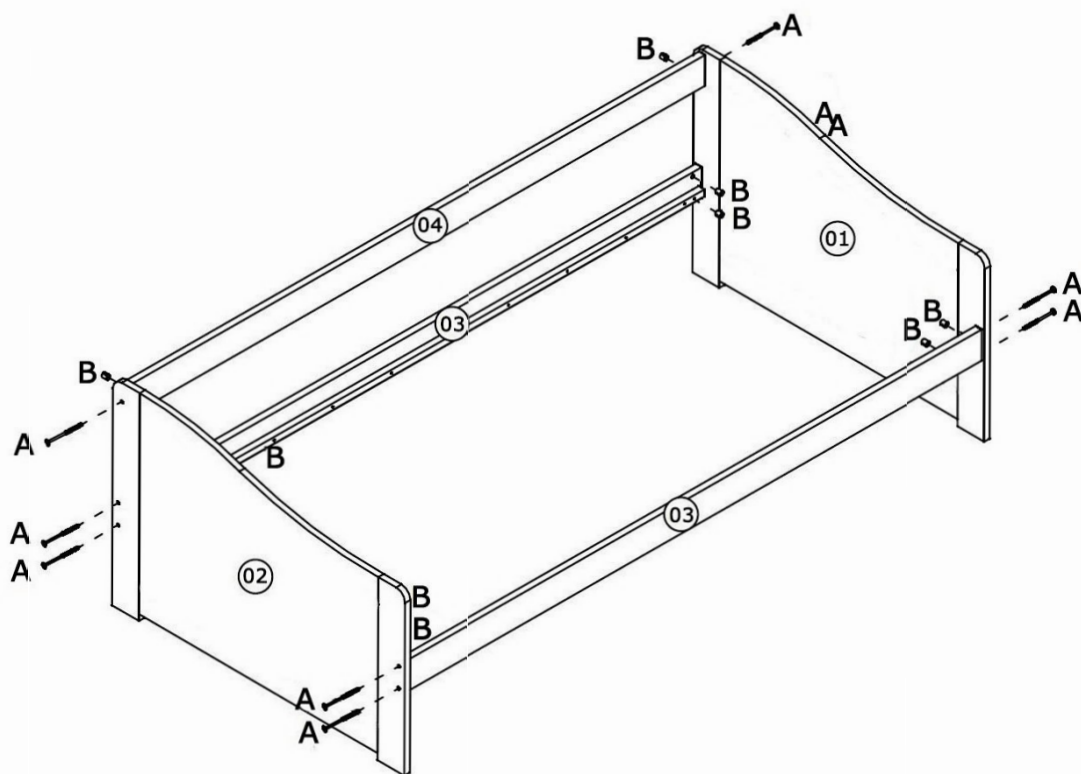

Dreamer Daybed With Underbed Trundle

ASSEMBLY INSTRUCTION

LIST OF PARTS

A	 15mm	 M6x70mm	14
B			14
C	 Ø8x30mm		16
D			01

E			4
F	 7mm	 Ø4x16mm	8
G	 8mm	 Ø4x30mm	60

01

02

A	 15mm	 M6x70mm	10
B			10

03

G	 8mm Ø4x30mm	30
----------	--	-----------

04

A	 15mm M6x70mm	04
B		04

05

E		04
F	 7mm 	08
G	 8mm 	30

06