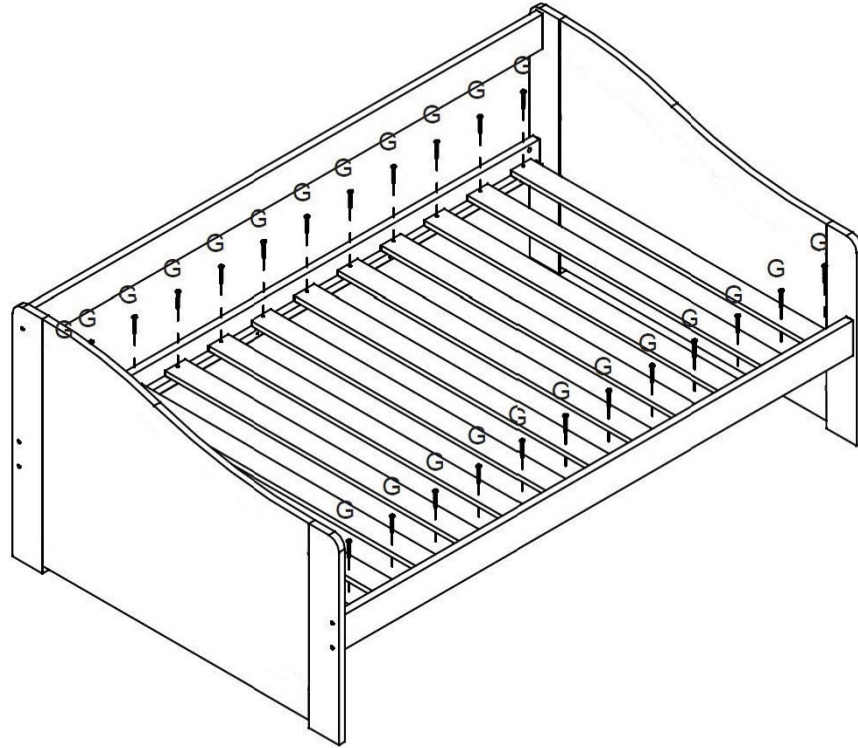

Dreamer Daybed With Underbed Trundle

ASSEMBLY INSTRUCTION

LIST OF PARTS

A	 15mm	 M6x70mm	14
B			14
C	 Ø8x30mm		16
D			01

E			4
F	 7mm	 Ø4x16mm	8
G	 8mm	 Ø4x30mm	60

01

02

A	 15mm	 M6x70mm	10
B			10

03

G	 8mm Ø4x30mm	30
----------	--	-----------

04

A	 15mm M6x70mm	04
B		04

05

E		04
F	 7mm 	08
G	 8mm 	30

06