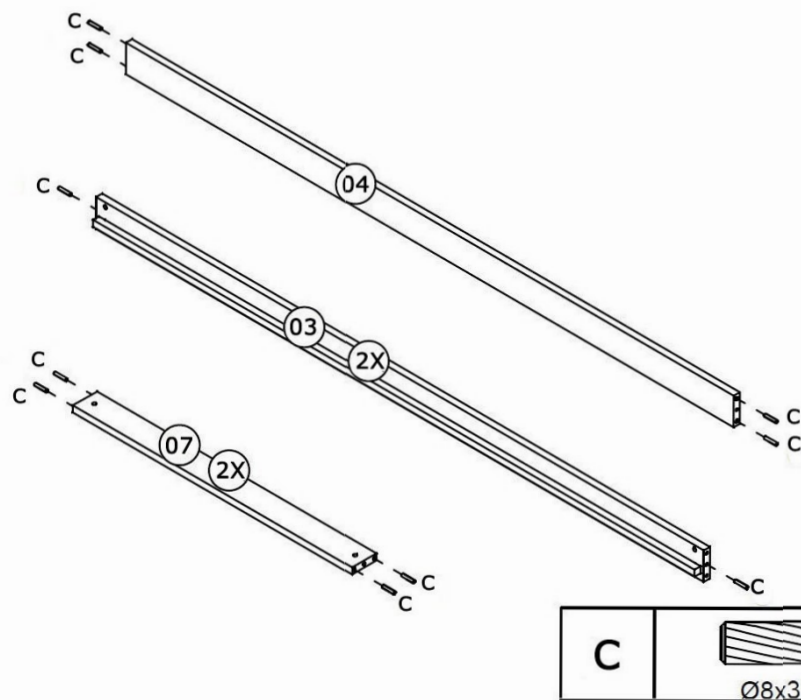

Dreamer Daybed With Underbed Trundle

ASSEMBLY INSTRUCTION

LIST OF PARTS

A	 15mm	 M6x70mm	14
B			14
C	 Ø8x30mm		16
D			01

E			4
F	 7mm	 Ø4x16mm	8
G	 8mm	 Ø4x30mm	60

01

02

A	 15mm	 M6x70mm	10
B			10

03

G	 8mm Ø4x30mm	30
----------	--	-----------

04

A	 15mm M6x70mm	04
B		04

05

E		04
F	 7mm 	08
G	 8mm 	30

06