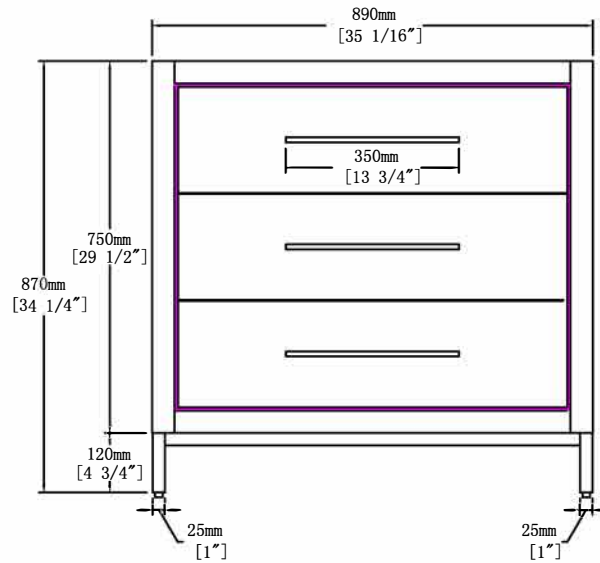

Dimensions

Item NO.

Projece

Size

Date

2020-6-24