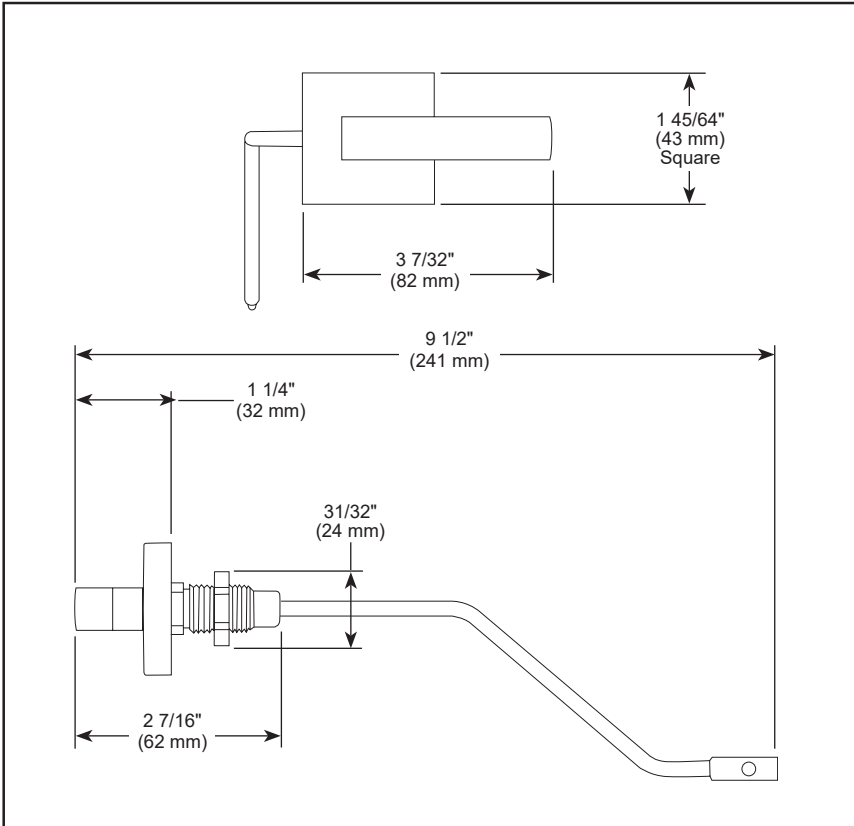

WARRANTY

- Parts and Finish – Lifetime limited warranty; or for commercial purchasers, 10 years for multi-family residential (apartments and condominiums) and 5 years for all other commercial uses, in each case from the date the product is received by the original purchaser or their authorized representative (installation contractor, etc).
- Please go to www.brizo.com for the complete details of our limited warranty.