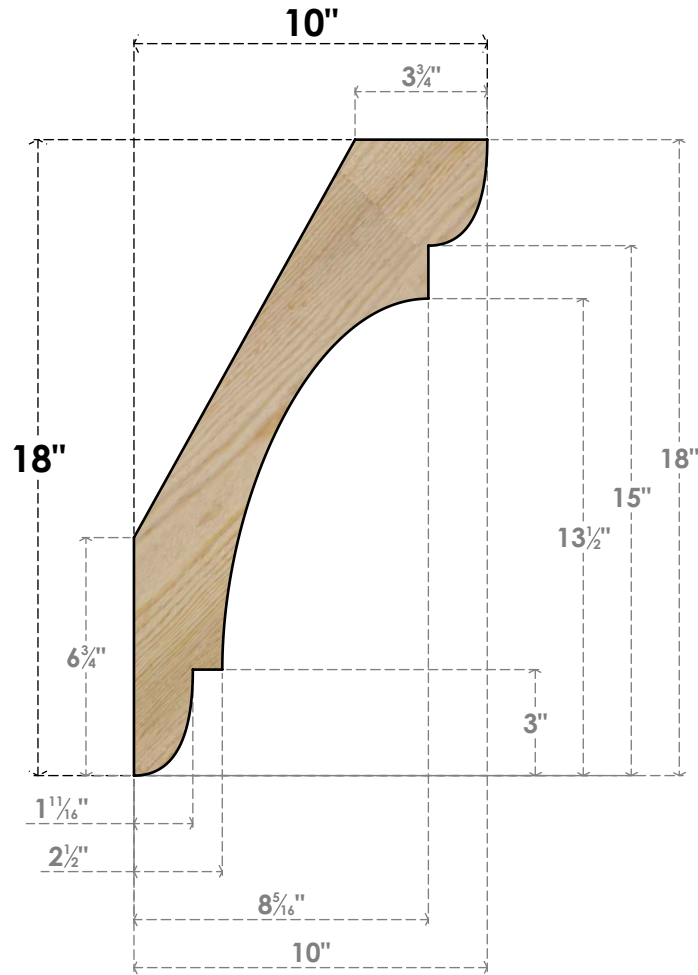

BRC06X10X18OLY00RDF

6"W X 10"D X 18"H OLYMPIC ROUGH SAWN BRACE, DOUGLAS FIR

SIDE

FRONT

EKENA MILLWORK
 2300 WEST MAIN ST.
 CLARKSVILLE, TX 75426
 TOLL FREE: 866-607-0453
 WWW.EKENAMILLWORK.COM

NOTES

1. INSTALLATION TO BE COMPLETED IN ACCORDANCE WITH MANUFACTURER'S SPECIFICATIONS.
2. DRAWING MAY NOT BE TO SCALE
3. THIS DRAWING IS INTENDED FOR DESIGN AND PLANNING PURPOSES ONLY.
4. ALL INFORMATION CONTAINED HEREIN WAS CURRENT AT THE TIME OF DEVELOPMENT BUT MUST BE REVIEWED AND APPROVED BY THE PRODUCT MANUFACTURER TO BE CONSIDERED ACCURATE.
5. PRODUCTS ARE NOT KILN DRIED. THIS ITEM IS UNIQUE AND WILL CONTAIN THE NATURAL VARIATIONS THAT THE WOOD SPECIES OFFERS. THIS MAY RESULT IN VARIATIONS UP TO 1/4"