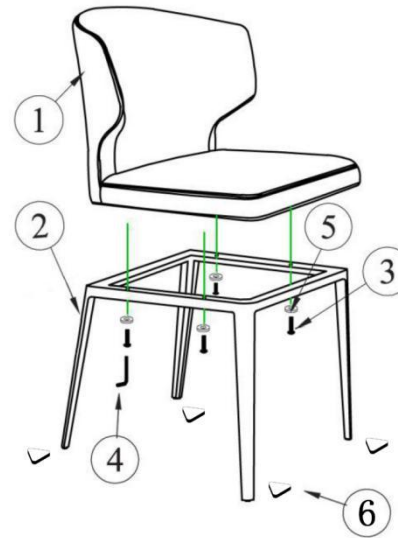

PARTS AND HARDWARE.

1 SEAT x 1PC 	
2 LEG x 1PC 	
3 BOLT (M6*45MM) x 4PCS 	
4 ALLEN KEY M4 x 1PC 	5 FLAT WASHER (M8*17*1.2MM) x 4PCS
6 FEET PAT x 8PCS (Stick fully after receiving the product) 	

NOTES.

Thank you for purchasing this quality product! Be sure to check all packing material carefully for small part that may have come loose inside the carton during shipping.

CAUTION: The item is heavy, assembly should be performed by two people.

STEP 1.