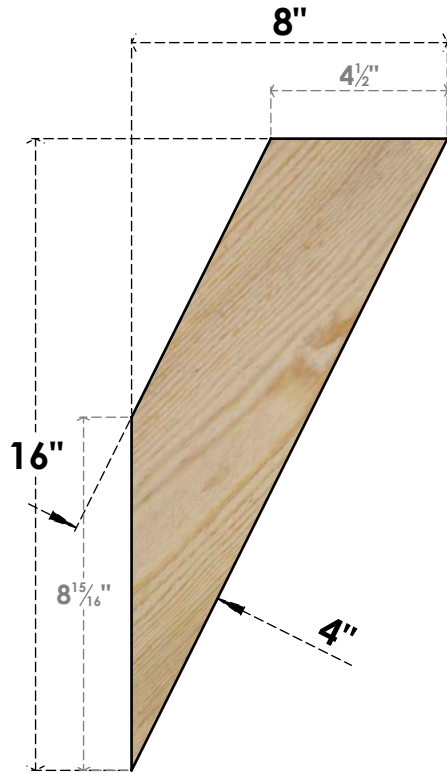

BRC04X08X16TRA00RDF

4"W X 8"D X 16"H TRADITIONAL ROUGH SAWN BRACE, DOUGLAS FIR

SIDE

FRONT

EKENA MILLWORK
 2300 WEST MAIN ST.
 CLARKSVILLE, TX 75426
 TOLL FREE: 866-607-0453
 WWW.EKENAMILLWORK.COM

NOTES

1. INSTALLATION TO BE COMPLETED IN ACCORDANCE WITH MANUFACTURER'S SPECIFICATIONS.
2. DRAWING MAY NOT BE TO SCALE
3. THIS DRAWING IS INTENDED FOR DESIGN AND PLANNING PURPOSES ONLY.
4. ALL INFORMATION CONTAINED HEREIN WAS CURRENT AT THE TIME OF DEVELOPMENT BUT MUST BE REVIEWED AND APPROVED BY THE PRODUCT MANUFACTURER TO BE CONSIDERED ACCURATE.
5. PRODUCTS ARE NOT KILN DRIED. THIS ITEM IS UNIQUE AND WILL CONTAIN THE NATURAL VARIATIONS THAT THE WOOD SPECIES OFFERS. THIS MAY RESULT IN VARIATIONS UP TO 1/4"