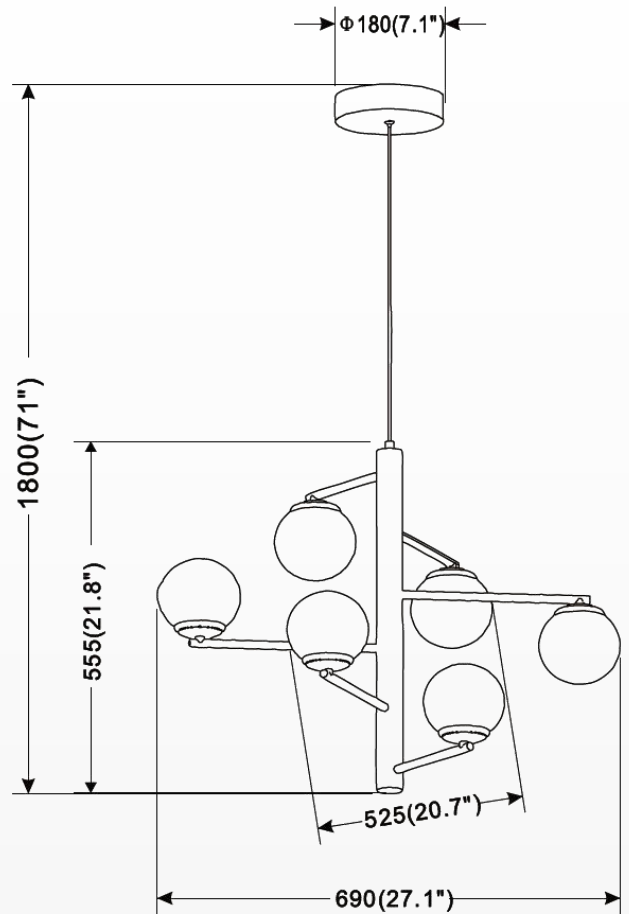

## SPECIFICATION

- Dimension: 27.1"×71"
- Wattage: 47W
- Voltage: 120V
- Temp: 3000K
- Lumens: 3020LM
- Dimmable: ELV, DIMMING 5%-100%
- CRI: > 80
- Material: Iron+Aluminum+Glass
- Lifespan: 50000hs
- Warranty: 3 years
- Operation temperature: -20°C-40°C