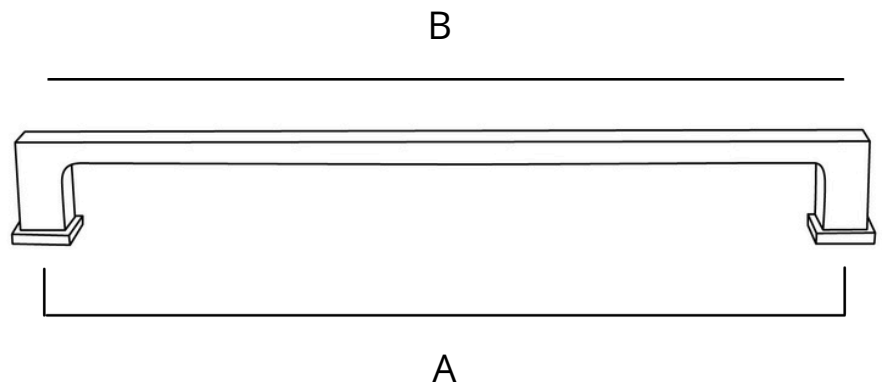

DIMENSIONS

Center to center: 8 in.(**A**)

Overall length: 8.75 in.(**B**)

Projection: 1 in.

Height: 0.625 in.

Weight: 0.34 lbs.

INSTALLATION

#8-32 1 in. & 1.5 in. screws included

WARRANTY

Limited 90-Day

THE CHELSEY COLLECTION INCLUDES:

4 in. center-to-center pull

8 in. center-to-center pull

10 in. center-to-center pull

12 in. center-to-center pull

All offered in Matte Black, Satin Brass, Champagne Bronze, Satin Nickel, Polished Nickel, and Polished Gold