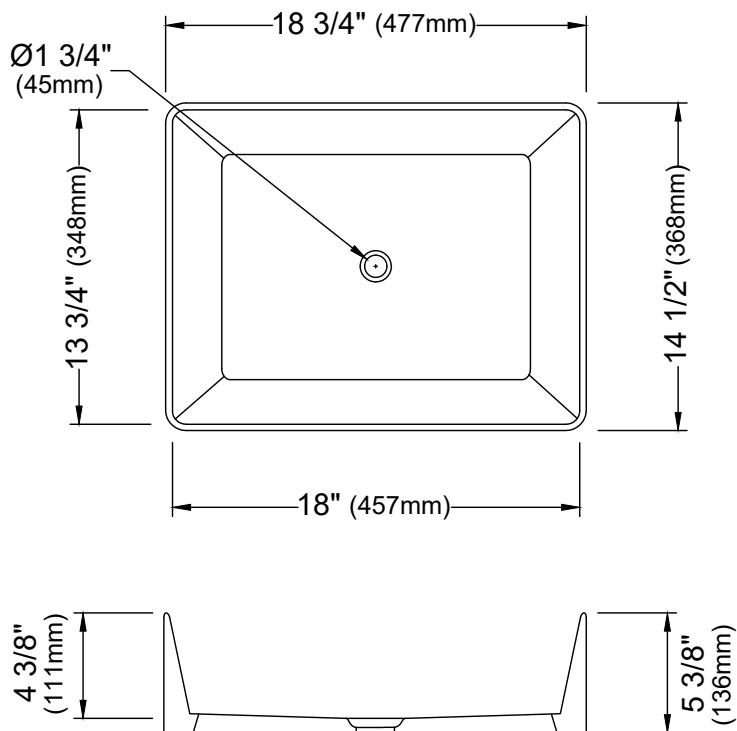

Series	Valera
Material	Double-glazed vitreous china
Installation Type	Vessel
Configuration/Style	Single bowl
Finish	Gloss finish
Overall Dimensions	18 3/4" x 14 1/2" x 5 3/8"
Bowl Dimensions	18" x 13 3/4" x 4 3/8"
Drain Size	1 3/4"
Template Included	No
Clips Included	No
Accessories Included	No
Minimum cabinet size	21"
Colors available	White

Listing and certifications:
cUPC

Limited Lifetime Warranty

We reserve the right to update product specifications without notice. Please visit karran.com for the most current specification sheets. All dimensions are accurate to 1/4". REV 05-2025