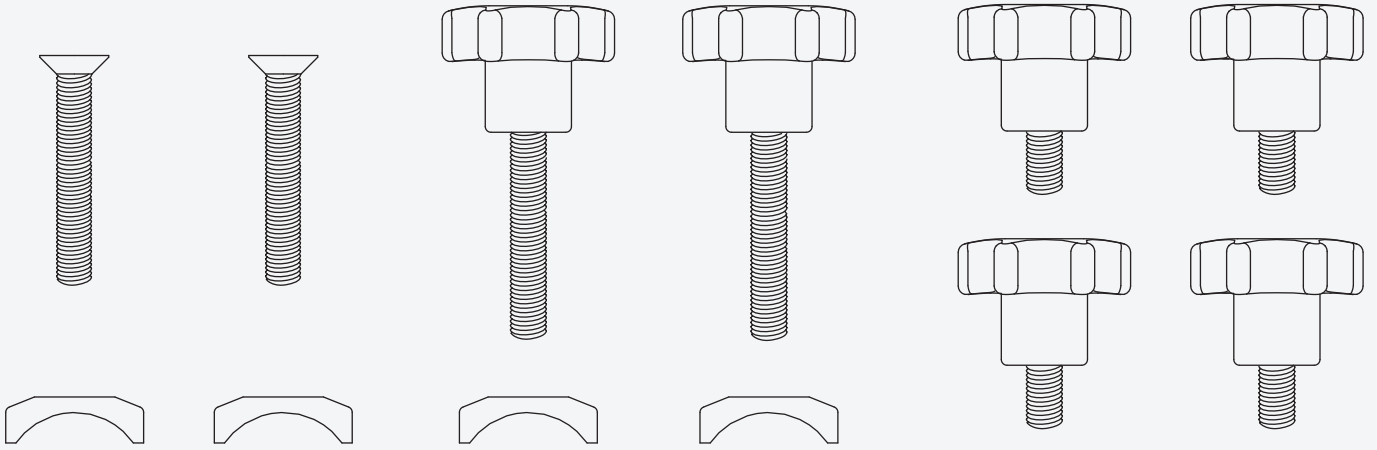

PLAYSEAT®

CHALLENGE DD

F1® EDITION

ENGINEERED & DESIGNED IN THE NETHERLANDS

ASSEMBLY MANUAL

M6 x 20
10 x

M6
4 x

M6
8 x

5

6

SIZE 5

SIZE 5