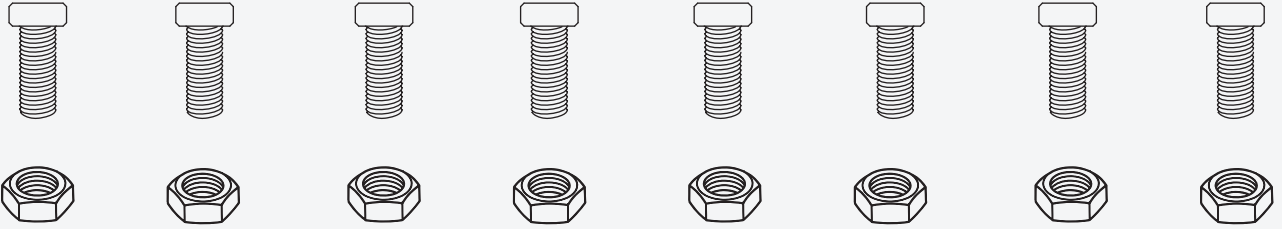

PLAYSEAT®

CHALLENGE DD

F1® EDITION

ENGINEERED & DESIGNED IN THE NETHERLANDS

ASSEMBLY MANUAL

M6 x 20
10 x

M6
4 x

M6
8 x

5

6

SIZE 5

SIZE 5