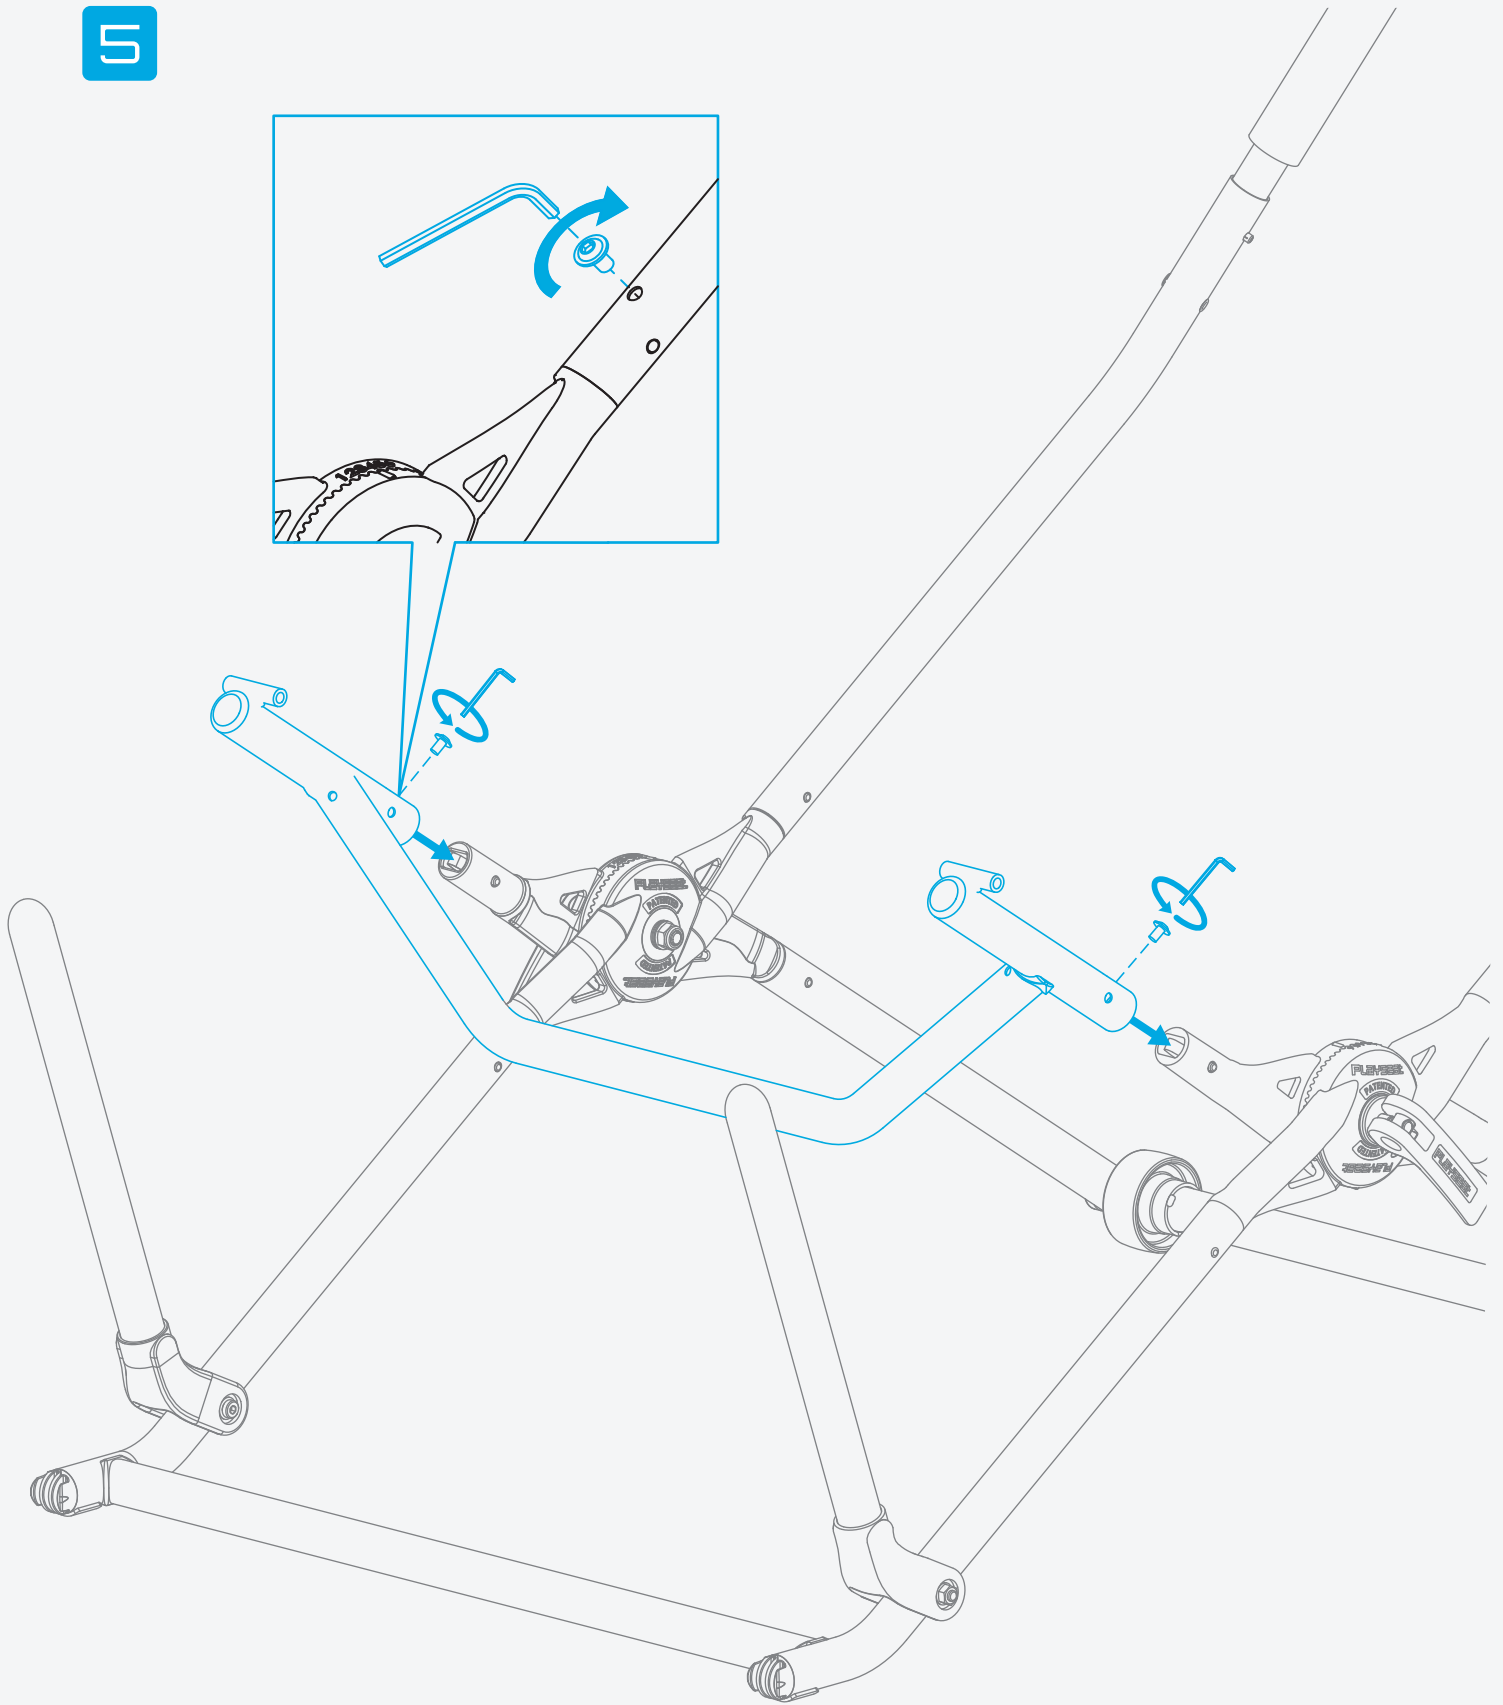

PLAYSEAT®

CHALLENGE DD

F1® EDITION

ENGINEERED & DESIGNED IN THE NETHERLANDS

ASSEMBLY MANUAL

M6 x 20
10 x

M6
4 x

M6
8 x

5

6

SIZE 5

SIZE 5