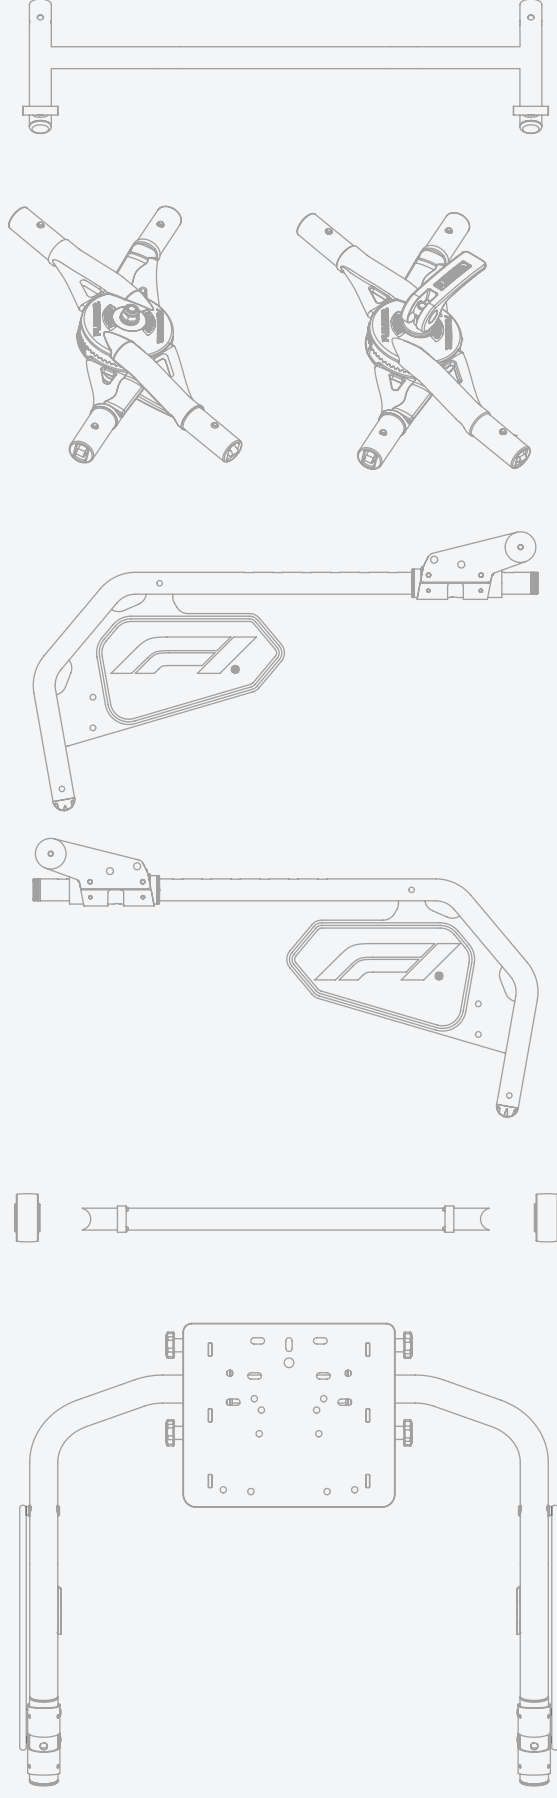

PLAYSEAT®

CHALLENGE DD

F1® EDITION

ENGINEERED & DESIGNED IN THE NETHERLANDS

ASSEMBLY MANUAL

M6 x 20
10 x

M6
4 x

M6
8 x

5

6

SIZE 5

SIZE 5