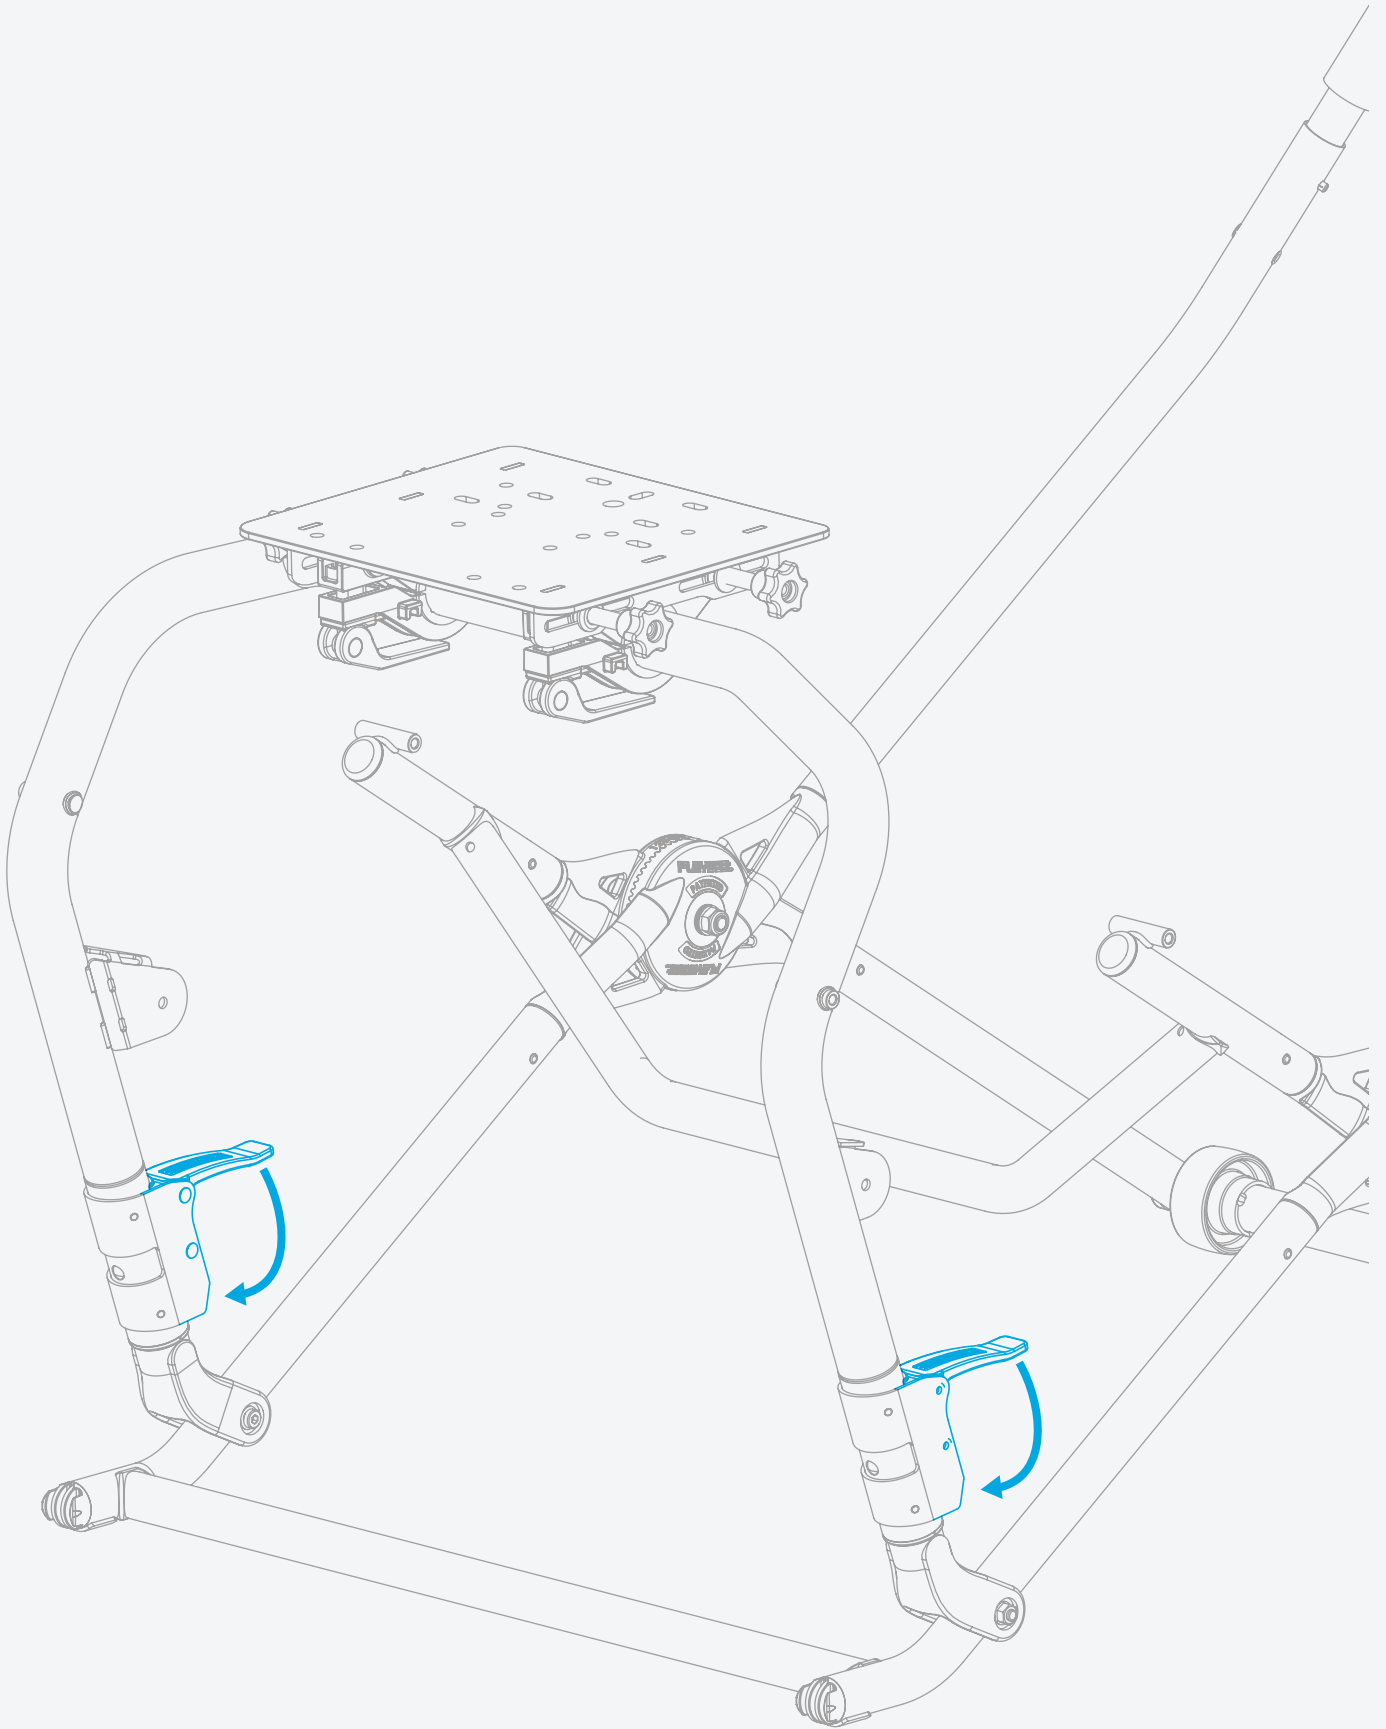

PLAYSEAT®

CHALLENGE DD

F1® EDITION

ENGINEERED & DESIGNED IN THE NETHERLANDS

ASSEMBLY MANUAL

M6 x 20
10 x

M6
4 x

M6
8 x

5

6

SIZE 5

SIZE 5