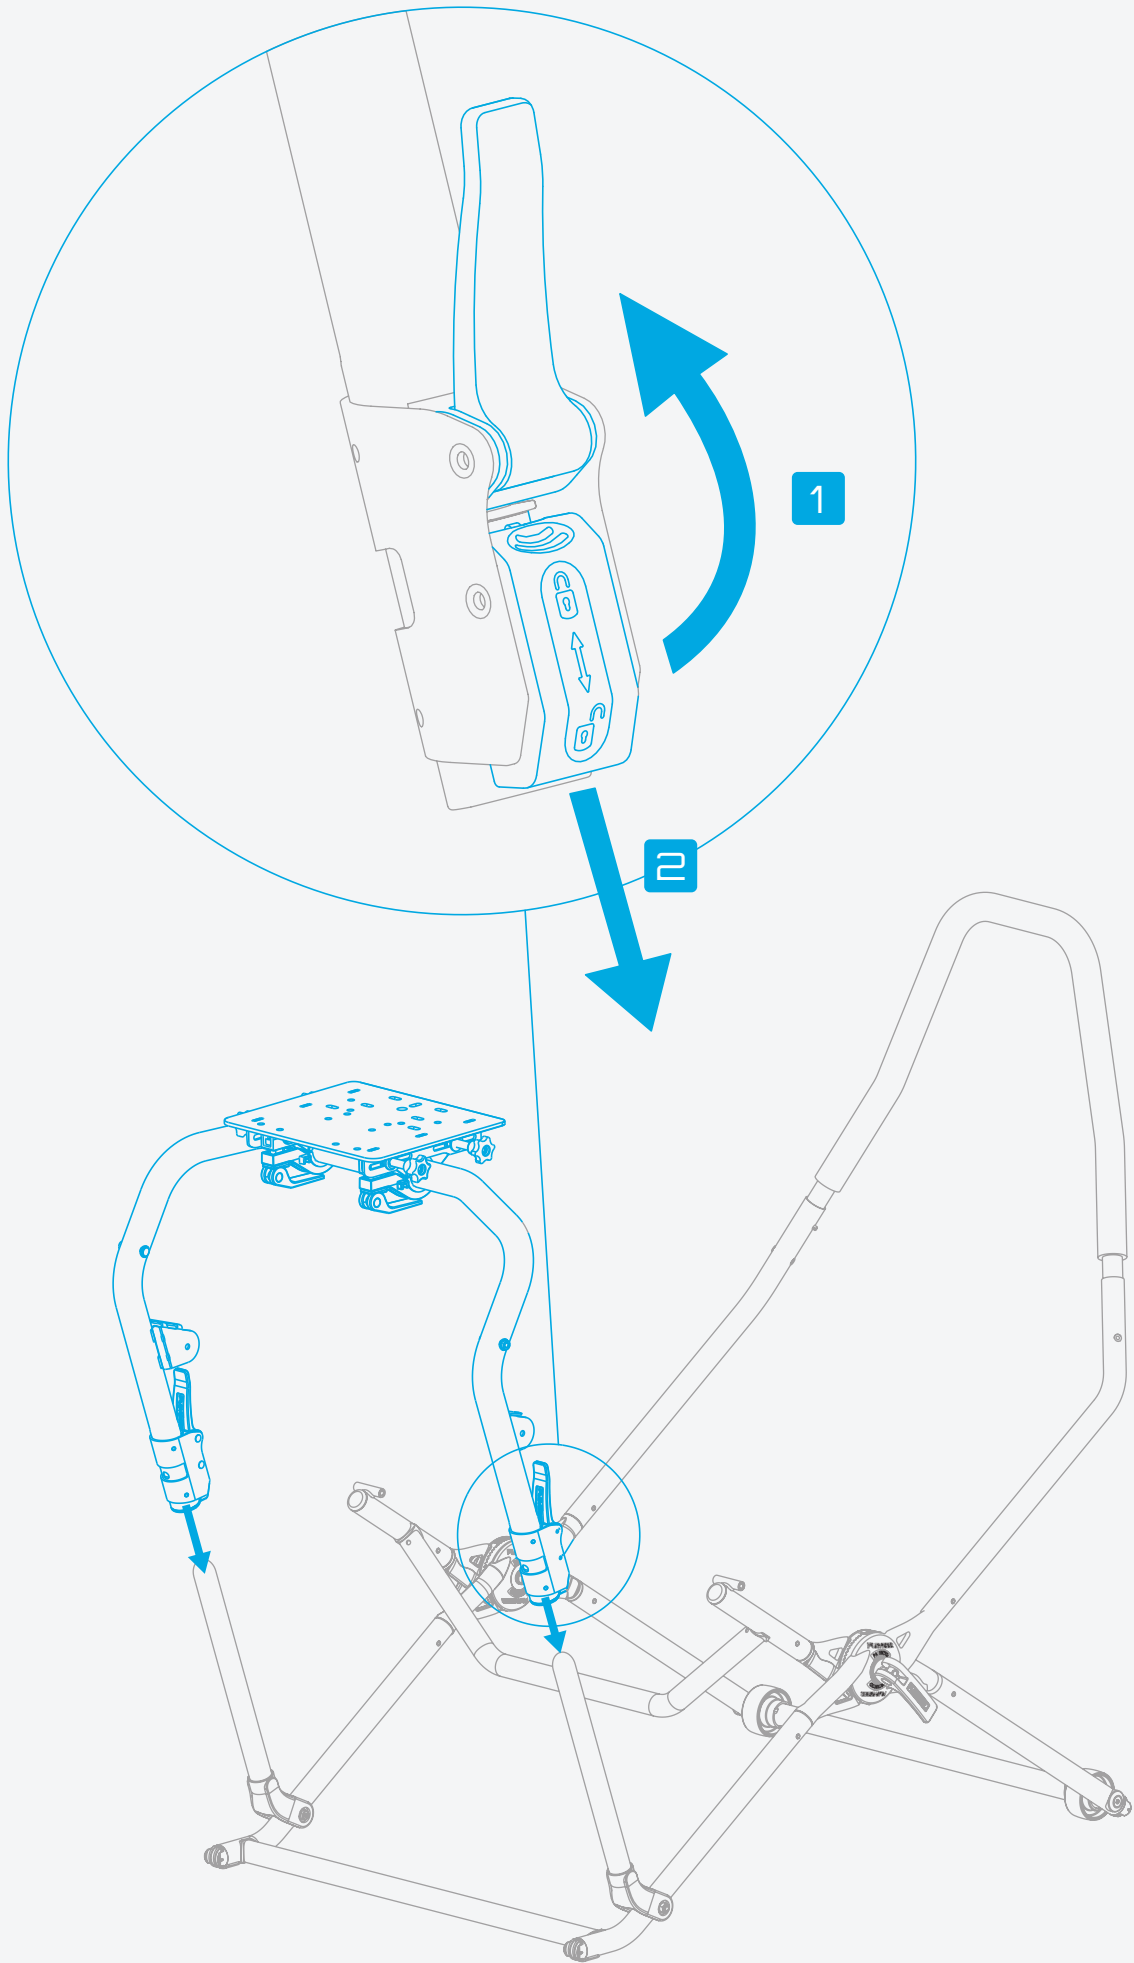

PLAYSEAT®

CHALLENGE DD

F1® EDITION

ENGINEERED & DESIGNED IN THE NETHERLANDS

ASSEMBLY MANUAL

M6 x 20
10 x

M6
4 x

M6
8 x

5

6

SIZE 5

SIZE 5