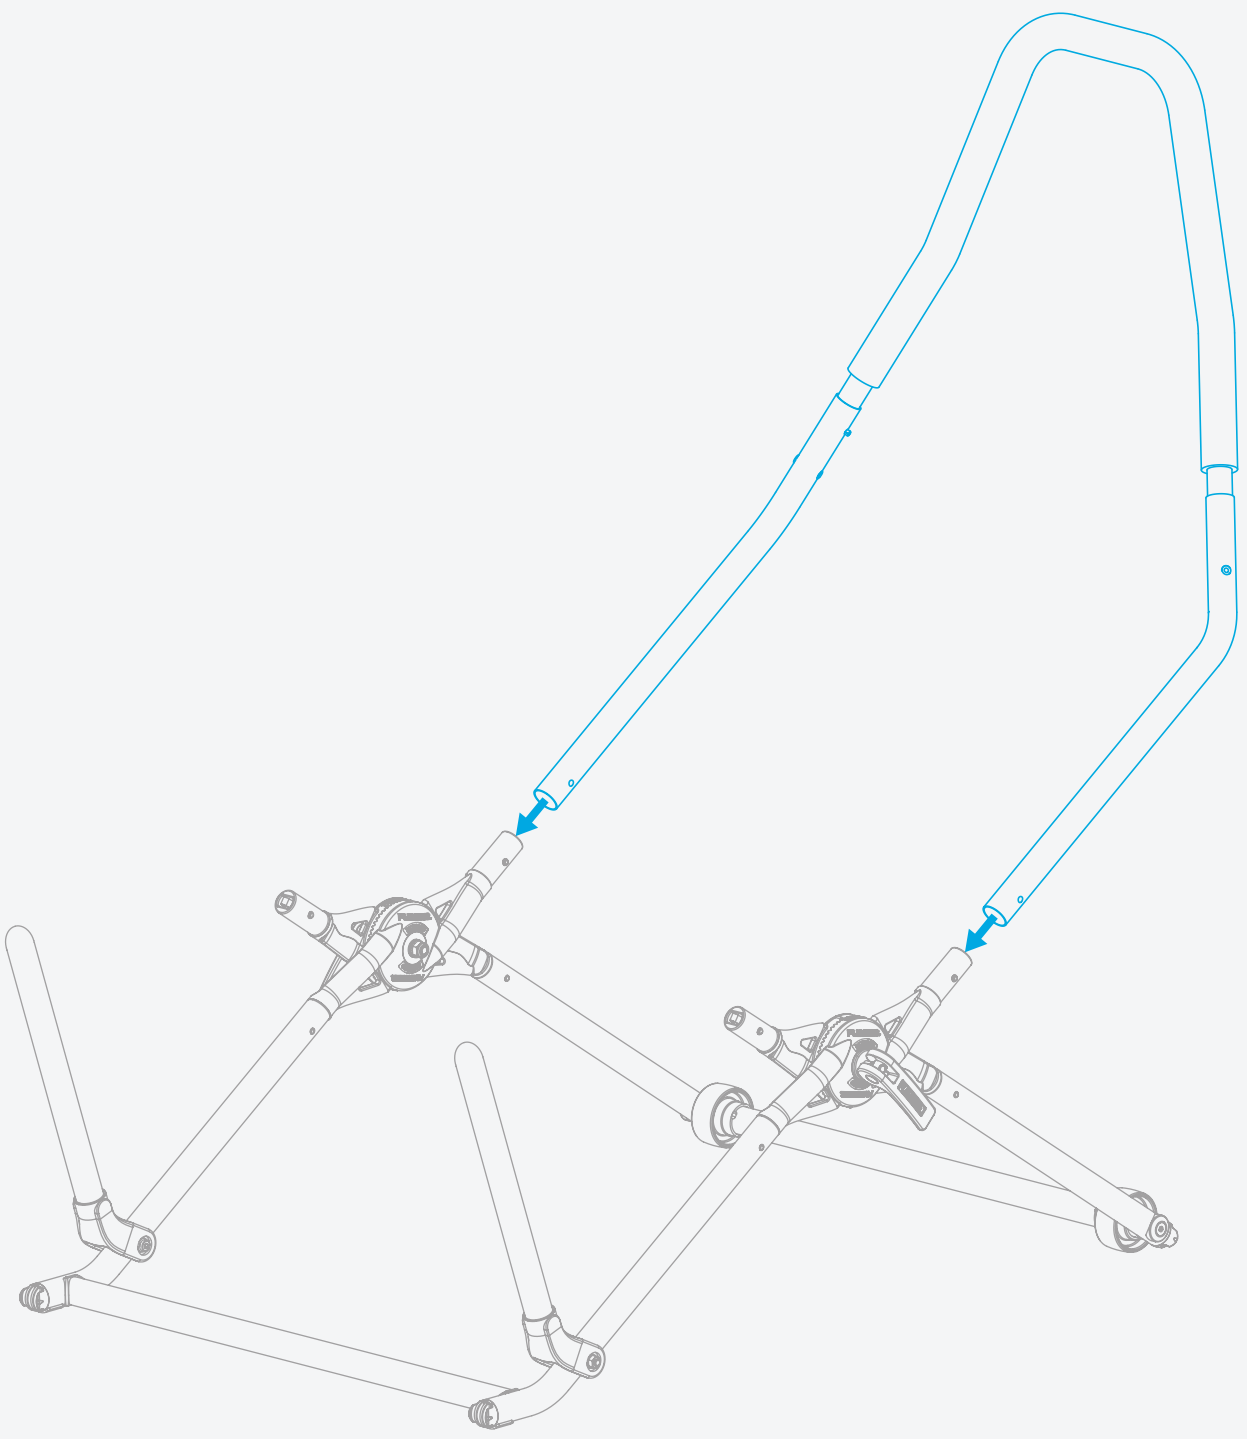

PLAYSEAT®

CHALLENGE DD

F1® EDITION

ENGINEERED & DESIGNED IN THE NETHERLANDS

ASSEMBLY MANUAL

M6 x 20
10 x

M6
4 x

M6
8 x

5

6

SIZE 5

SIZE 5