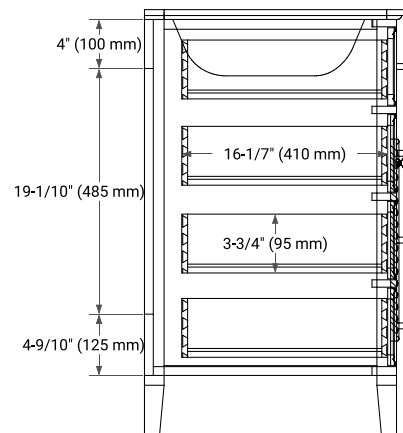

54" SINGLE SINK BASE CABINET

BASE CABINET DIMENSIONS

54" W x 21.5" D x 33.5" H

FEATURES

- Solid wood frame & plywood panels
- Dovetail drawers and joints
- Soft closing doors & drawers

HARDWARE FINISHES

Brushed Nickel Satin Brass Matte Black Polished Chrome

AVAILABLE COLORS

White Grey

FRONT VIEW

SIDE VIEW

PLAN VIEW

54" SINGLE OVAL SINK COUNTERTOP WITH 1.5 IN. THICKNESS

OVERALL DIMENSIONS

54.25" W x 22" D x 1.5" H

COUNTERTOP OPTIONS

Carrara White Quartz

FEATURES

- Solid countertop with mitered edges & seams
- Undermount white oval sink
- Pre-drilled for 8" widespread faucet

INCLUDED

- Countertop
- Matching Backsplash
- Oval Sink

COUNTERTOP PLAN VIEW

EDGE SIDE VIEW

THREE DIMENSIONAL COUNTERTOP VIEW