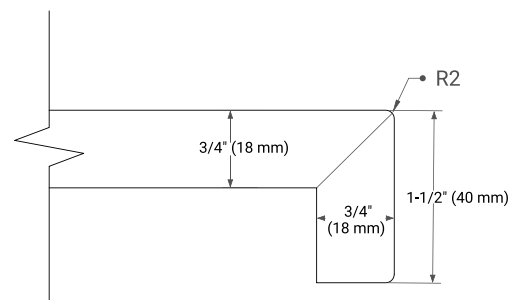

AVAILABLE COLORS

White Grey

FRONT VIEW

SIDE VIEW

PLAN VIEW

54" SINGLE OVAL SINK COUNTERTOP WITH 1.5 IN. THICKNESS

OVERALL DIMENSIONS

54.25" W x 22" D x 1.5" H

COUNTERTOP OPTIONS

Carrara White Quartz

FEATURES

- Solid countertop with mitered edges & seams
- Undermount white oval sink
- Pre-drilled for 8" widespread faucet

INCLUDED

- Countertop
- Matching Backsplash
- Oval Sink

COUNTERTOP PLAN VIEW

EDGE SIDE VIEW

THREE DIMENSIONAL COUNTERTOP VIEW