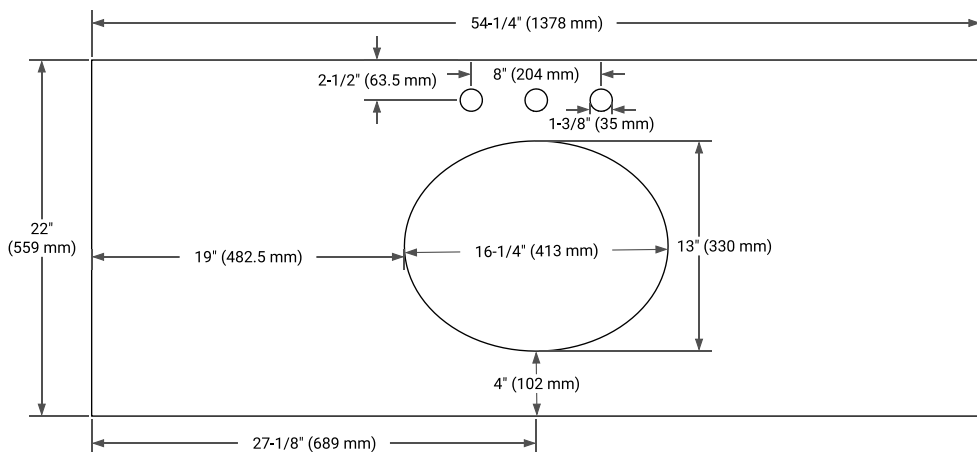

54" SINGLE SINK BASE CABINET

BASE CABINET DIMENSIONS

54" W x 21.5" D x 33.5" H

FEATURES

- Solid wood frame & plywood panels
- Dovetail drawers and joints
- Soft closing doors & drawers

HARDWARE FINISHES

Brushed Nickel Satin Brass Matte Black Polished Chrome

AVAILABLE COLORS

White Grey

FRONT VIEW

SIDE VIEW

PLAN VIEW

54" SINGLE OVAL SINK COUNTERTOP WITH 1.5 IN. THICKNESS

OVERALL DIMENSIONS

54.25" W x 22" D x 1.5" H

COUNTERTOP OPTIONS

Carrara White Quartz

FEATURES

- Solid countertop with mitered edges & seams
- Undermount white oval sink
- Pre-drilled for 8" widespread faucet

INCLUDED

- Countertop
- Matching Backsplash
- Oval Sink

COUNTERTOP PLAN VIEW

EDGE SIDE VIEW

THREE DIMENSIONAL COUNTERTOP VIEW