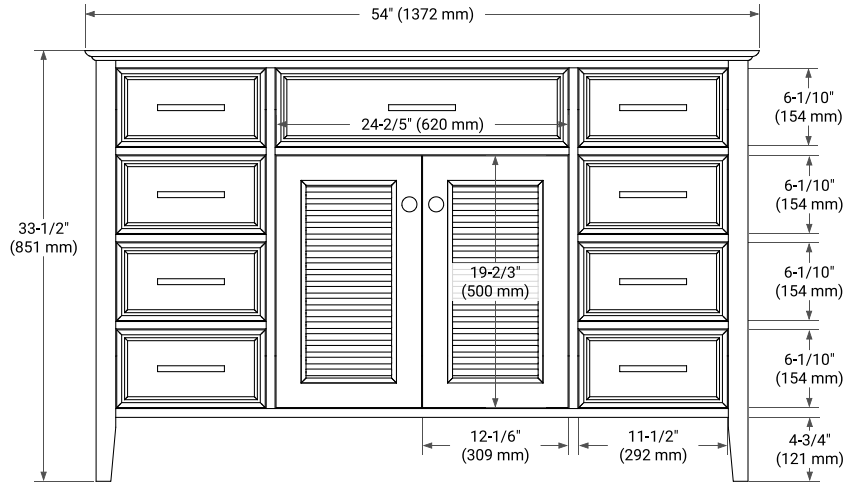

54" SINGLE SINK BASE CABINET

BASE CABINET DIMENSIONS

54" W x 21.5" D x 33.5" H

FEATURES

- Solid wood frame & plywood panels
- Dovetail drawers and joints
- Soft closing doors & drawers

HARDWARE FINISHES

Brushed Nickel Satin Brass Matte Black Polished Chrome

AVAILABLE COLORS

White Grey

FRONT VIEW

SIDE VIEW

PLAN VIEW

54" SINGLE OVAL SINK COUNTERTOP WITH 1.5 IN. THICKNESS

OVERALL DIMENSIONS

54.25" W x 22" D x 1.5" H

COUNTERTOP OPTIONS

Carrara White Quartz

FEATURES

- Solid countertop with mitered edges & seams
- Undermount white oval sink
- Pre-drilled for 8" widespread faucet

INCLUDED

- Countertop
- Matching Backsplash
- Oval Sink

COUNTERTOP PLAN VIEW

EDGE SIDE VIEW

THREE DIMENSIONAL COUNTERTOP VIEW