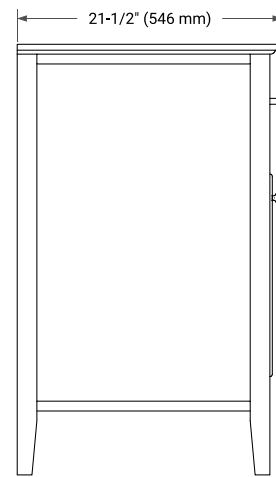

54" SINGLE SINK BASE CABINET

BASE CABINET DIMENSIONS

54" W x 21.5" D x 33.5" H

FEATURES

- Solid wood frame & plywood panels
- Dovetail drawers and joints
- Soft closing doors & drawers

HARDWARE FINISHES

Brushed Nickel Satin Brass Matte Black Polished Chrome

AVAILABLE COLORS

White Grey

FRONT VIEW

SIDE VIEW

PLAN VIEW

54" SINGLE OVAL SINK COUNTERTOP WITH 1.5 IN. THICKNESS

OVERALL DIMENSIONS

54.25" W x 22" D x 1.5" H

COUNTERTOP OPTIONS

Carrara White Quartz

FEATURES

- Solid countertop with mitered edges & seams
- Undermount white oval sink
- Pre-drilled for 8" widespread faucet

INCLUDED

- Countertop
- Matching Backsplash
- Oval Sink

COUNTERTOP PLAN VIEW

EDGE SIDE VIEW

THREE DIMENSIONAL COUNTERTOP VIEW