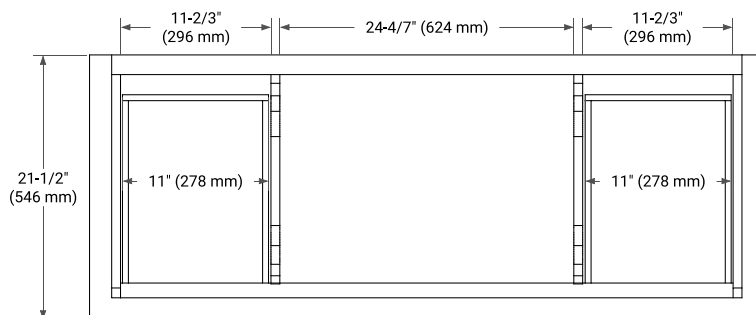

54" SINGLE SINK BASE CABINET

BASE CABINET DIMENSIONS

54" W x 21.5" D x 33.5" H

FEATURES

- Solid wood frame & plywood panels
- Dovetail drawers and joints
- Soft closing doors & drawers

HARDWARE FINISHES

Brushed Nickel Satin Brass Matte Black Polished Chrome

AVAILABLE COLORS

White Grey

FRONT VIEW

SIDE VIEW

PLAN VIEW

54" SINGLE OVAL SINK COUNTERTOP WITH 1.5 IN. THICKNESS

OVERALL DIMENSIONS

54.25" W x 22" D x 1.5" H

COUNTERTOP OPTIONS

Carrara White Quartz

FEATURES

- Solid countertop with mitered edges & seams
- Undermount white oval sink
- Pre-drilled for 8" widespread faucet

INCLUDED

- Countertop
- Matching Backsplash
- Oval Sink

COUNTERTOP PLAN VIEW

EDGE SIDE VIEW

THREE DIMENSIONAL COUNTERTOP VIEW