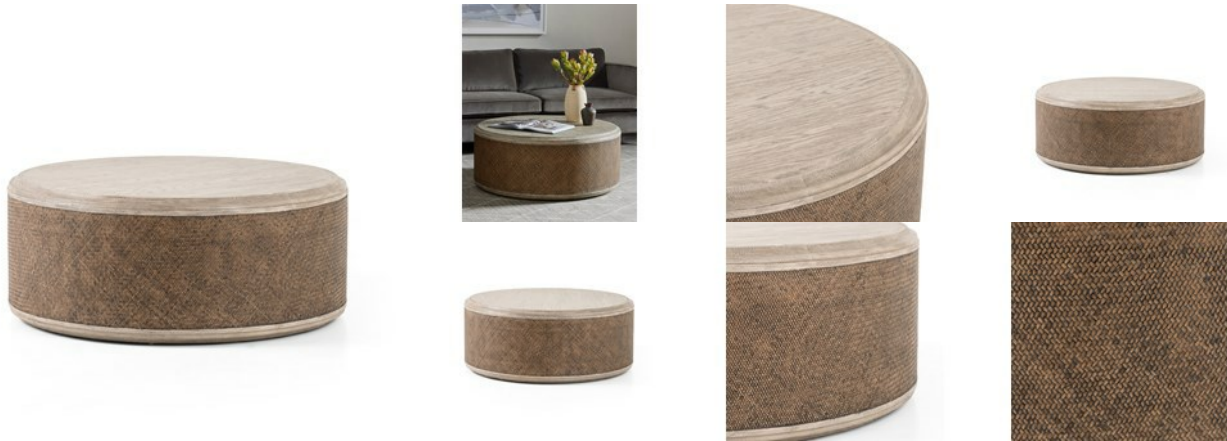

227901-003

## Kiara Coffee Table-Weathered Blonde | \$820.00 Your Cost

### PRODUCT DETAILS

**SKU:** 227901-003

**Collection:** Hughes

**Weight:** 68.34 lb

**Colors:** Weathered Blonde Pine, Rustic Rattan, Weathered Blonde Oak Veneer

**Materials:** Solid Pine, Rattan, Oak Veneer

**Volume:** 22.11 cu ft

**Overall Dimensions:** 39.25" w x 39.25" d x 16.00" h

**Tabletop Thickness:** 1.75"