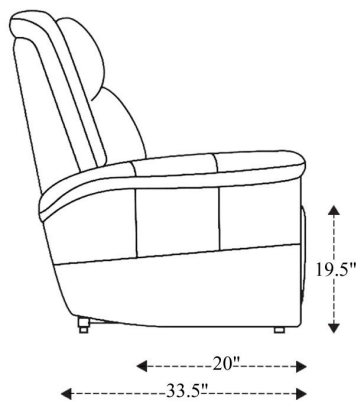

MGEM#812GS

Swivel Glider Recliner

Overall Dimensions	33.5" x 33.5" x 42.5"
Overall Width	33.5"
Overall Depth	33.5"
Overall Height	42.5"
Overall Weight	114.8 lbs.
Fully Reclined	65"
Distance from Wall	15"
Back of Seat to end of Chaise	40"
Leg Height (Distance from Foot Rest to Floor in Full Recline)	21.5"
Head Height (Distance from Headrest to Floor in Full Recline)	33.5"

Seat Width	22"
Seat Depth	20"
Seat Height	19.5"
Arm Width	4.5"
Arm Depth	21"
Arm Height	24.5"
Back Width	24"
Back Height	26"
Headrest Extended from Back	--