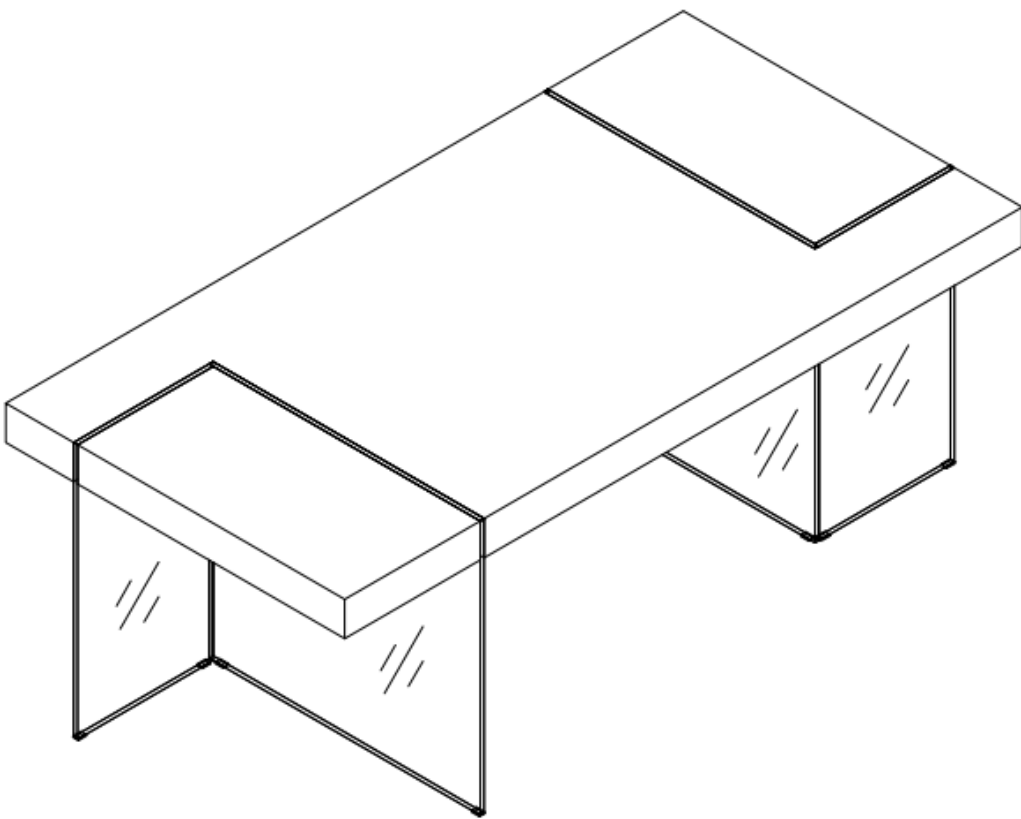

This Dining Set offers a contemporary approach in design with a slight classic flavor. Durable wooden construction gives this set its ultra-modern exterior. The glass base renders an incomparable uniqueness. With the white wooden frame, each chair is covered in fabric with cushions giving it higher durability and providing you and your guests with more comfort.

Detailed Dimensions

Assembly Instructions

A x20
Spec: M8*L95

B x40
Spec: M8

C x2
Spec: 14#

D x20
Spec: $\varnothing 12 * \varnothing 10$

E x40
Spec: $\varnothing 8 * \varnothing 18$

F x8
Spec:

1

2

Adjustable Method