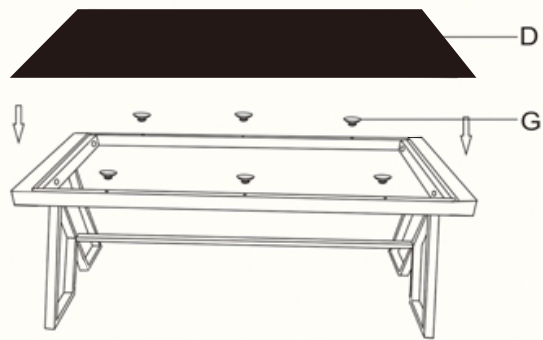

BLACK GLASS COFFEE TABLE

Installation Instructions

Step 1

Step 2

Step 3

Step 4

Ax2

Bx1