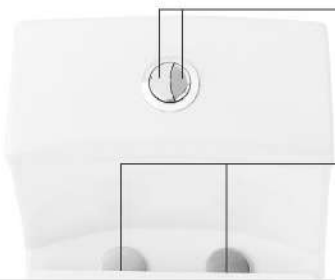

Features

- Glazed ceramic one piece toilet
- Soft Close Seat
- Standard 17" comfort height
Elongated bowl
- Glazed skirted trapway
- Installation access
12" Rough-in
- Floor mount installation
- Tornado Dual Flush System
0.8/1.28 gallons per flush (GPF)
- Chrome push button
- Quick-release soft - close seat

Specifications

- 0.8/1.28 GPF
- Tornado Dual Flush System
- 12" Rough-in
- Floor mount installation
- Elongated bowl
- 15 7/8" Bowl height
- Glazed ceramic
- One Year Limited Warranty
- Factory flush-tested
- ADA compliant, c/UPC & UPC certified
- **Product Weight:** 108 lbs.
- **L:** 28 13/16" x **W:** 15 5/8" x **H:** 25 11/16"

Parts

- Tank Lid
- Toilet Seat
- Toilet Seat with installation accessories
- Flush Button
- Water Fitting
- Wax ring
- Side Cover Parts
- Supply Line Connector
- Toilet Bolts Kit

Included Accessories

- Side bolt cover parts
- Tank lid with chrome actuator push buttons
- Toilet seat with quick-release slow-close hinges
- Wax ring and toilet bolts