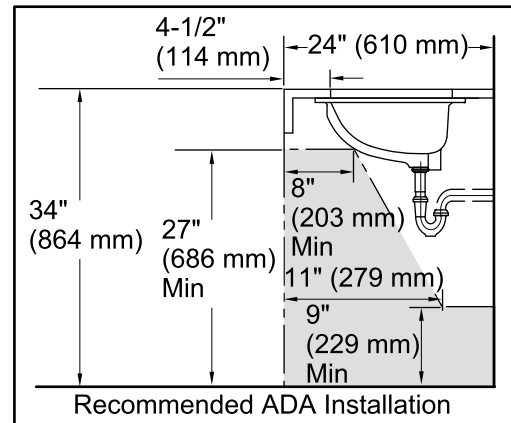

	0	White
--	---	-------

Imperial Blue™ Caxton® Under-mount Bathroom Sink K-14218-VB

Technical Information

All product dimensions are nominal.

- Bowl configuration: Single
- Installation: Under-mount
- Bowl area (Only):
 - Length: 17" (432 mm)
 - Width: 14" (356 mm)
 - Water depth: 6-3/8" (162 mm)
- Drain hole: 1-3/4" (44 mm)
- Template: Under-mount, 1151011-7, required, included