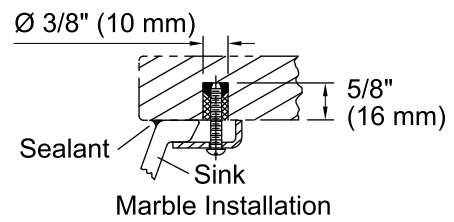

	0	White
--	---	-------

Imperial Blue™ Caxton® Under-mount Bathroom Sink K-14218-VB

Technical Information

All product dimensions are nominal.

- Bowl configuration: Single
- Installation: Under-mount
- Bowl area (Only):
 - Length: 17" (432 mm)
 - Width: 14" (356 mm)
 - Water depth: 6-3/8" (162 mm)
- Drain hole: 1-3/4" (44 mm)
- Template: Under-mount, 1151011-7, required, included