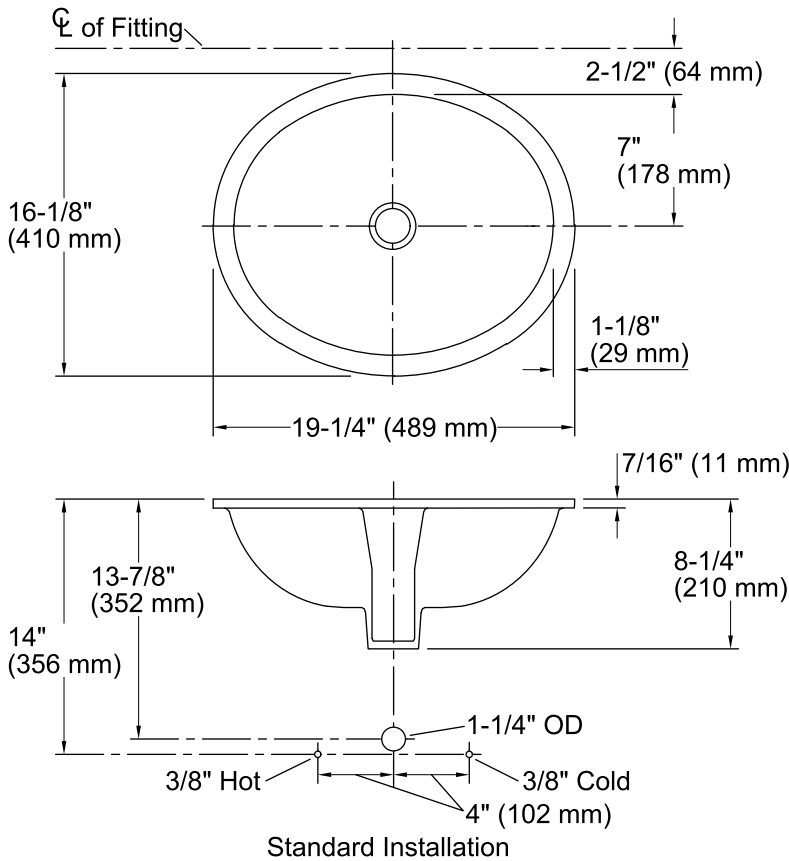

Imperial Blue™ Caxton®

Under-mount Bathroom Sink
K-14218-VB

Features

- Vitreous china.
- Under-mount.
- Deep oval basin.
- Without overflow.
- No faucet holes; requires wall- or counter-mount faucet.
- KOHLER Artist Editions designs.
- Imperial Blue™ design.
- 17" (432 mm) x 14" (356 mm)

	0	White
--	---	-------

Imperial Blue™ Caxton® Under-mount Bathroom Sink K-14218-VB

Technical Information

All product dimensions are nominal.

- Bowl configuration: Single
- Installation: Under-mount
- Bowl area (Only):
 - Length: 17" (432 mm)
 - Width: 14" (356 mm)
 - Water depth: 6-3/8" (162 mm)
- Drain hole: 1-3/4" (44 mm)
- Template: Under-mount, 1151011-7, required, included