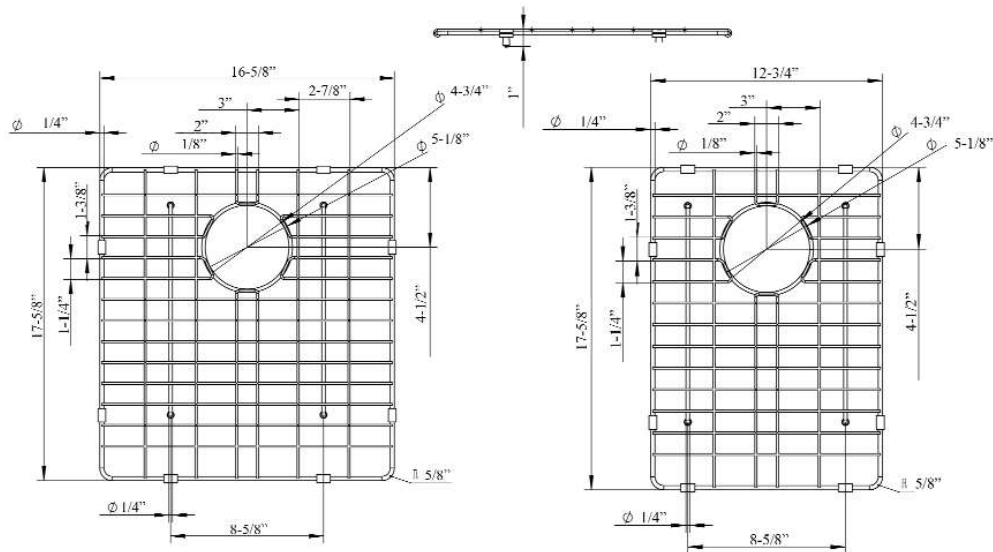

KSSDB2574 WIRE GRID

Cat. No.
KSSDB2574-WIRE

Features:

- ▶ Fits bottom of KSSDB2574 double bowl farmer sink
- ▶ Rubber Feet Covers Included

Finishes:

SS Stainless Steel

Large Wire Grid

W: 16-⁵/₈"
D: 17-⁵/₈"
H: 1"

Small Wire Grid

W: 12-³/₄"
D: 17-⁵/₈"
H: 1"

Drain Hole: 4-³/₄"

Dimensions and specifications subject to change without notice.