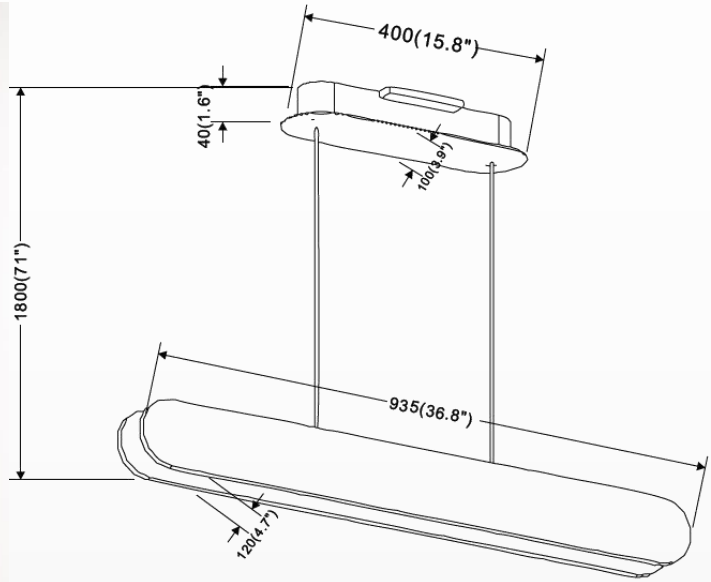

LED Pendant Lights

SPECIFICATION

- Dimension: 36.8"×4.7"×71"
- Wattage: 40W
- Voltage: 120V
- Temp: 3000K
- Lumens: 2000LM
- Dimmable: ELV , DIMMING 5%-100%
- CRI: > 80
- Material : Iron+Aluminum+Acrylic
- Lifespan : 50000hs
- Warranty: 3 years
- Operation temperature : -20°C-40°C

AVAILABLE FINISH

Brushed brown

WHAT'S IN THE BOX:

mounting bracket; plastic anchors;
anchor screws; outlet screws;
wire connectors, ground screw,
canopy screw, gloves