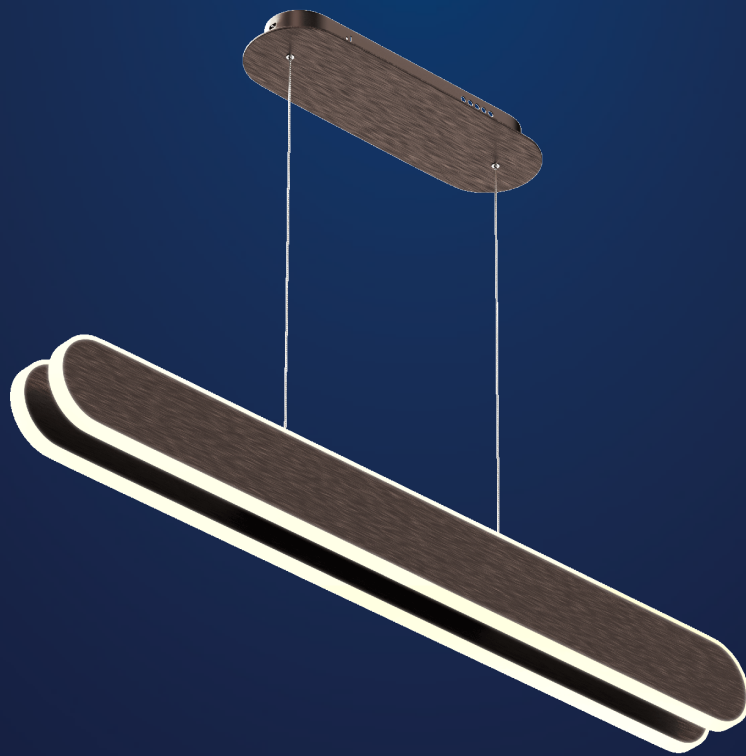

LED Pendant Lights

SPECIFICATION

- Dimension: 36.8"×4.7"×71"
- Wattage: 40W
- Voltage: 120V
- Temp: 3000K
- Lumens: 2000LM
- Dimmable: ELV , DIMMING 5%-100%
- CRI: > 80
- Material : Iron+Aluminum+Acrylic
- Lifespan : 50000hs
- Warranty: 3 years
- Operation temperature : -20°C-40°C

AVAILABLE FINISH

Brushed brown

WHAT'S IN THE BOX:

mounting bracket; plastic anchors;
anchor screws; outlet screws;
wire connectors, ground screw,
canopy screw, gloves