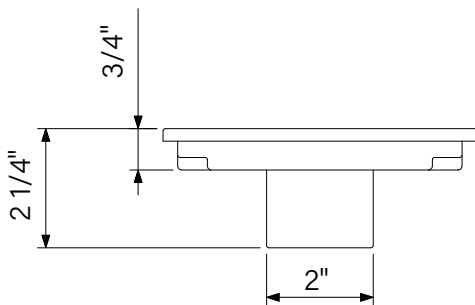

6" TILE-IN LINEAR DRAIN

2/11/2026

ATTENTION: Dimensions may vary up to 3/8". It is highly recommended to pull all dimensions of actual model for installation and measuring purposes.

MODEL# DRB6