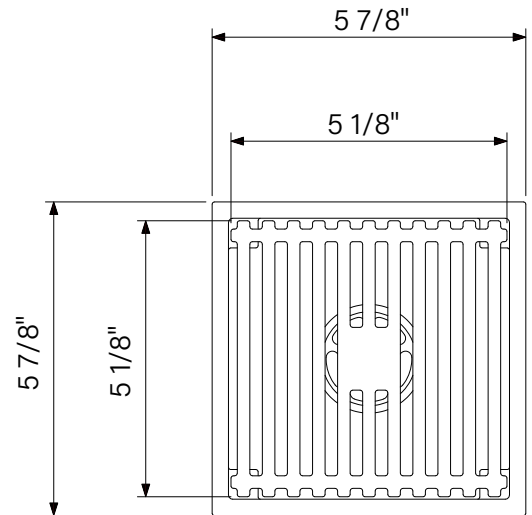

6" TILE-IN LINEAR DRAIN

2/11/2026

ATTENTION: Dimensions may vary up to 3/8". It is highly recommended to pull all dimensions of actual model for installation and measuring purposes.

MODEL# DRB6