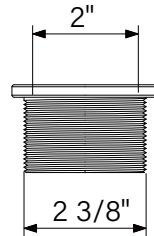

6" TILE-IN LINEAR DRAIN

2/11/2026

ATTENTION: Dimensions may vary up to 3/8". It is highly recommended to pull all dimensions of actual model for installation and measuring purposes.

MODEL# DRB6