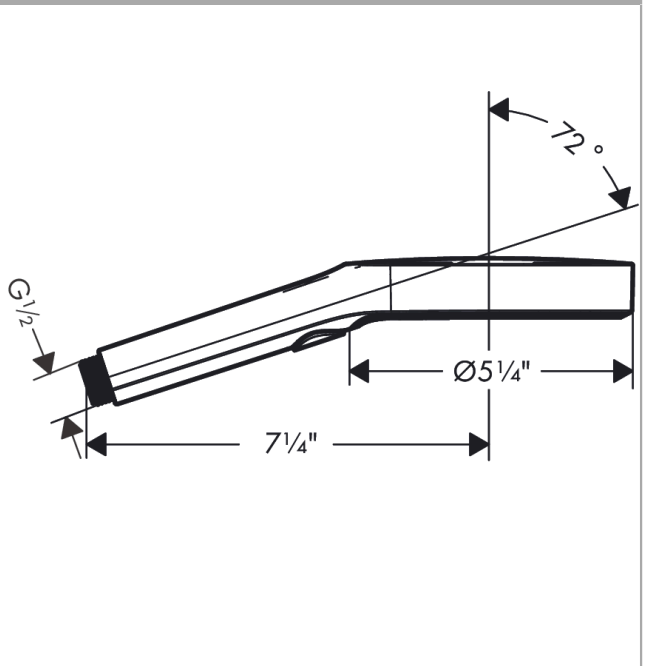

Rainfinity
Handshower 130 3-Jet, 1.75 GPM
 Finishes : **chrome** Part no. : **26865001**

Description

Features

- Spray modes: PowderRain, Intense PowderRain, Intense Turbo
- Select button for comfortable alternation of spray modes
- Spray face surface: graphite, easy cleanable aluminium spray disc
- Flow: 1.75 GPM (6.6 L/Min)

Item details

List Price \$ 197.00

Technology

Design awards

Compliance

Product image

Scale drawing

Rainfinity
Handshower 130 3-Jet, 1.75 GPM
Finishes : **chrome** Part no. : **26865001**

Exploded drawing

Year of production: >10/19

Rainfinity

Handshower 130 3-Jet, 1.75 GPM

Finishes : **chrome** Part no. : **26865001**

Spare parts list

Year of production: >10/19

Pos.	Description	Part no.	Price	PU
1	seal	98058000	-	1
2	filter	92672000	-	1