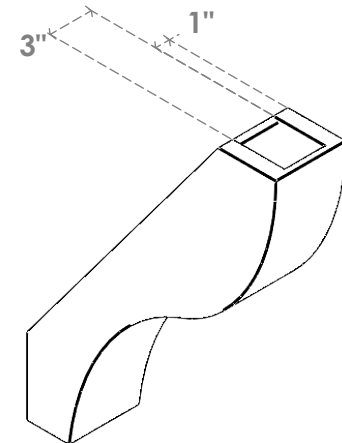

ITEM NUMBER: BRCURO050X18000X24000GNVRCPR

5"W X 18"D X 24"H GENEVA ROUGH CEDAR WOODGRAIN OPEN
TIMBERTHANE BRACE, PRIMED TAN

SIDE PROFILE

FRONT PROFILE

ISOMETRIC

EKENA MILLWORK
2300 WEST MAIN ST.
CLARKSVILLE, TX 75426
TOLL FREE: 866-607-0453
WWW.EKENAMILLWORK.COM

NOTES

1. INSTALLATION TO BE COMPLETED IN ACCORDANCE WITH MANUFACTURER'S SPECIFICATIONS.
2. DRAWING MAY NOT BE TO SCALE
3. THIS DRAWING IS INTENDED FOR DESIGN AND PLANNING PURPOSES ONLY.
4. ALL INFORMATION CONTAINED HEREIN WAS CURRENT AT THE TIME OF DEVELOPMENT BUT MUST BE REVIEWED AND APPROVED BY THE PRODUCT MANUFACTURER TO BE CONSIDERED ACCURATE.
5. TIMBERTHANE ARCHITECTURAL PRODUCTS ARE MADE FROM HIGH DENSITY URETHANE AND COME FACTORY PRIMED