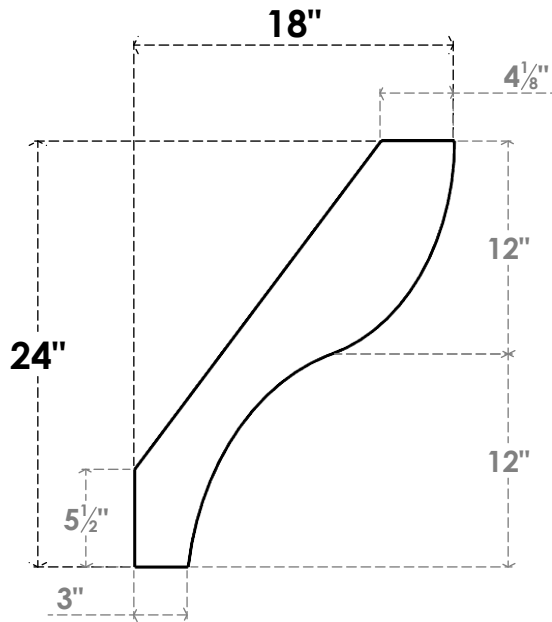

ITEM NUMBER: BRCURO050X18000X24000GNVRCPR

5"W X 18"D X 24"H GENEVA ROUGH CEDAR WOODGRAIN OPEN
TIMBERTHANE BRACE, PRIMED TAN

SIDE PROFILE

FRONT PROFILE

ISOMETRIC

EKENA MILLWORK
2300 WEST MAIN ST.
CLARKSVILLE, TX 75426
TOLL FREE: 866-607-0453
WWW.EKENAMILLWORK.COM

NOTES

1. INSTALLATION TO BE COMPLETED IN ACCORDANCE WITH MANUFACTURER'S SPECIFICATIONS.
2. DRAWING MAY NOT BE TO SCALE
3. THIS DRAWING IS INTENDED FOR DESIGN AND PLANNING PURPOSES ONLY.
4. ALL INFORMATION CONTAINED HEREIN WAS CURRENT AT THE TIME OF DEVELOPMENT BUT MUST BE REVIEWED AND APPROVED BY THE PRODUCT MANUFACTURER TO BE CONSIDERED ACCURATE.
5. TIMBERTHANE ARCHITECTURAL PRODUCTS ARE MADE FROM HIGH DENSITY URETHANE AND COME FACTORY PRIMED