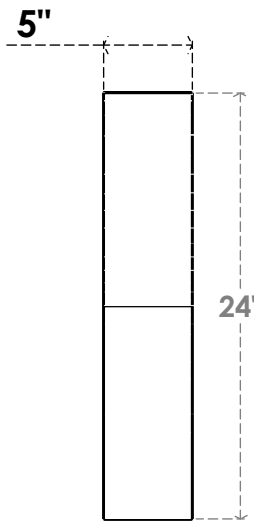

ITEM NUMBER: BRCURO050X18000X24000GNVRCPR

5"W X 18"D X 24"H GENEVA ROUGH CEDAR WOODGRAIN OPEN
TIMBERTHANE BRACE, PRIMED TAN

SIDE PROFILE

FRONT PROFILE

ISOMETRIC

EKENA MILLWORK
2300 WEST MAIN ST.
CLARKSVILLE, TX 75426
TOLL FREE: 866-607-0453
WWW.EKENAMILLWORK.COM

NOTES

1. INSTALLATION TO BE COMPLETED IN ACCORDANCE WITH MANUFACTURER'S SPECIFICATIONS.
2. DRAWING MAY NOT BE TO SCALE
3. THIS DRAWING IS INTENDED FOR DESIGN AND PLANNING PURPOSES ONLY.
4. ALL INFORMATION CONTAINED HEREIN WAS CURRENT AT THE TIME OF DEVELOPMENT BUT MUST BE REVIEWED AND APPROVED BY THE PRODUCT MANUFACTURER TO BE CONSIDERED ACCURATE.
5. TIMBERTHANE ARCHITECTURAL PRODUCTS ARE MADE FROM HIGH DENSITY URETHANE AND COME FACTORY PRIMED