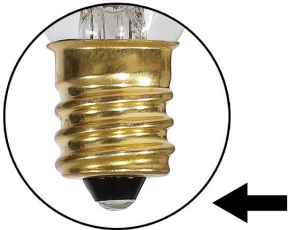

Total Wire Length : 25Ft

6 inch

12 inch

6 inch

← 1.63 inch →

2.75 inch

25 Bulbs

25 Sockets

C7/E12 Base

0.6 watts/Bulb
15 watts/Set