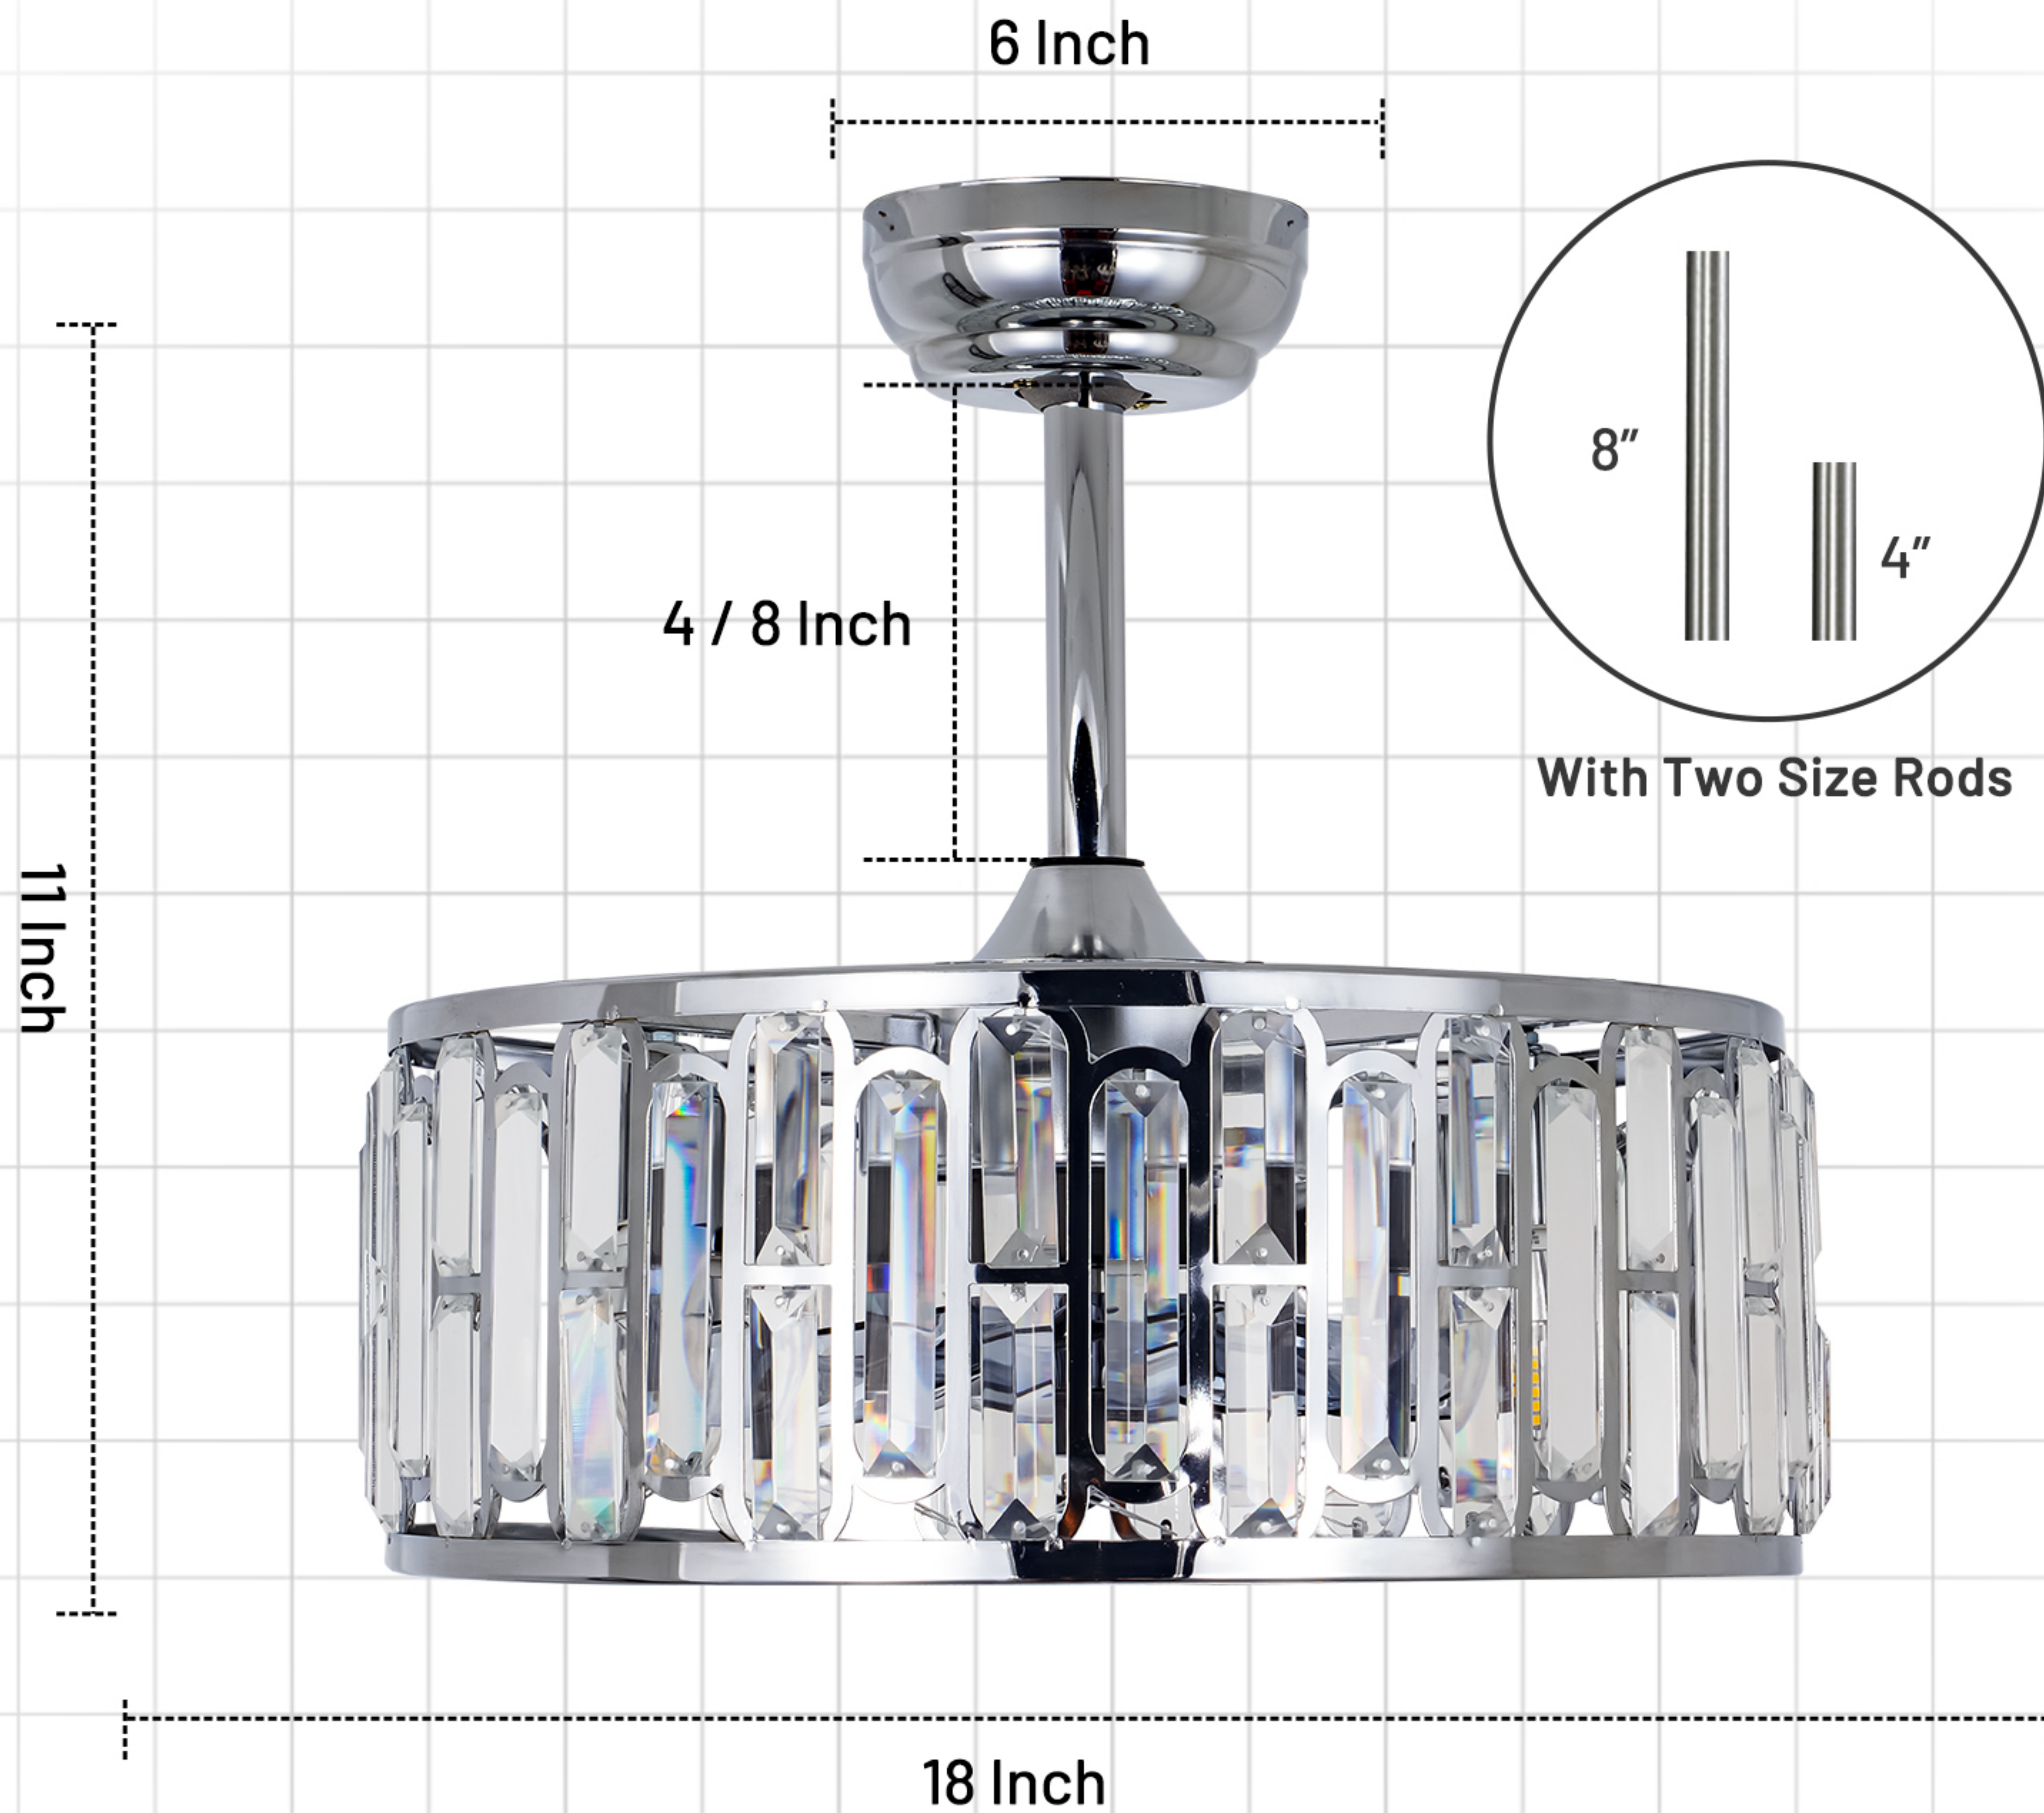

HEIGHT & DIAMETER PARAMETERS

ADJUSTABLE
LENGTH

LEVER K9
KRYSTAL

LIGHT
CONDITIONING

ROBUST
CONSTRUCTION