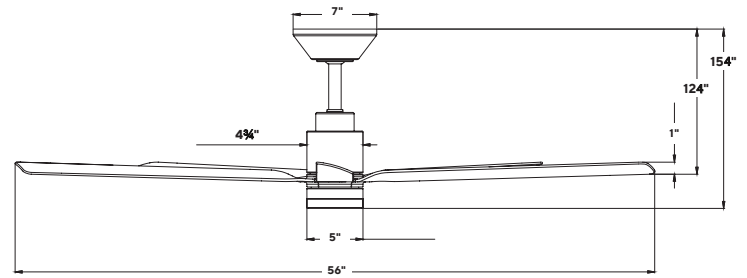

SMOOTH 5

FR-W2601-56L

56" Ceiling Fan

MODERN FORMS SMART FANS

PRODUCT DESCRIPTION

The Smooth 5 ceiling fan combines minimalist design with modern functionality. Its sleek trio of blades features a gracefully curved detail where they connect to the housing, creating a seamless 56-inch sweep that exudes continuity and elegance. At the fan's center, an integrated LED light emits a warm glow through an opal lens, complementing its streamlined aesthetic. For non-illuminated use, an included cover provides a clean, finished look.

SPECIFICATIONS

Construction:	Aluminum, ABS
Blade:	16° Pitch, 56" sweep
Downrod:	.75"W x 6"H included
Mounting Slope:	Up to 30°
Wire:	80"
Hanging Weight:	12.8 lbs
Total Power:	47W
Standards:	UL/cUL Wet Location listed, Title 24 JA8-2016 Compliant, Title 20, Energy Star rated
Motor Type:	108 x 20 sensorless DC motor