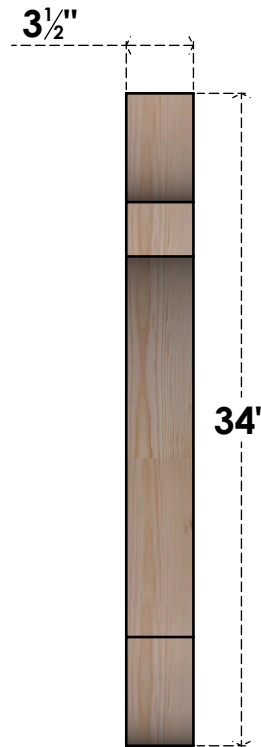

# BRC04X26X34OLY00SDF

3 1/2"W X 26"D X 34"H OLYMPIC SMOOTH BRACE, DOUGLAS FIR

**SIDE**

**FRONT**

EKENA MILLWORK  
 2300 WEST MAIN ST.  
 CLARKSVILLE, TX 75426  
 TOLL FREE: 866-607-0453  
 WWW.EKENAMILLWORK.COM

### NOTES

1. INSTALLATION TO BE COMPLETED IN ACCORDANCE WITH MANUFACTURER'S SPECIFICATIONS.
2. DRAWING MAY NOT BE TO SCALE
3. THIS DRAWING IS INTENDED FOR DESIGN AND PLANNING PURPOSES ONLY.
4. ALL INFORMATION CONTAINED HEREIN WAS CURRENT AT THE TIME OF DEVELOPMENT BUT MUST BE REVIEWED AND APPROVED BY THE PRODUCT MANUFACTURER TO BE CONSIDERED ACCURATE.
5. PRODUCTS ARE NOT KILN DRIED. THIS ITEM IS UNIQUE AND WILL CONTAIN THE NATURAL VARIATIONS THAT THE WOOD SPECIES OFFERS. THIS MAY RESULT IN VARIATIONS UP TO 1/4"