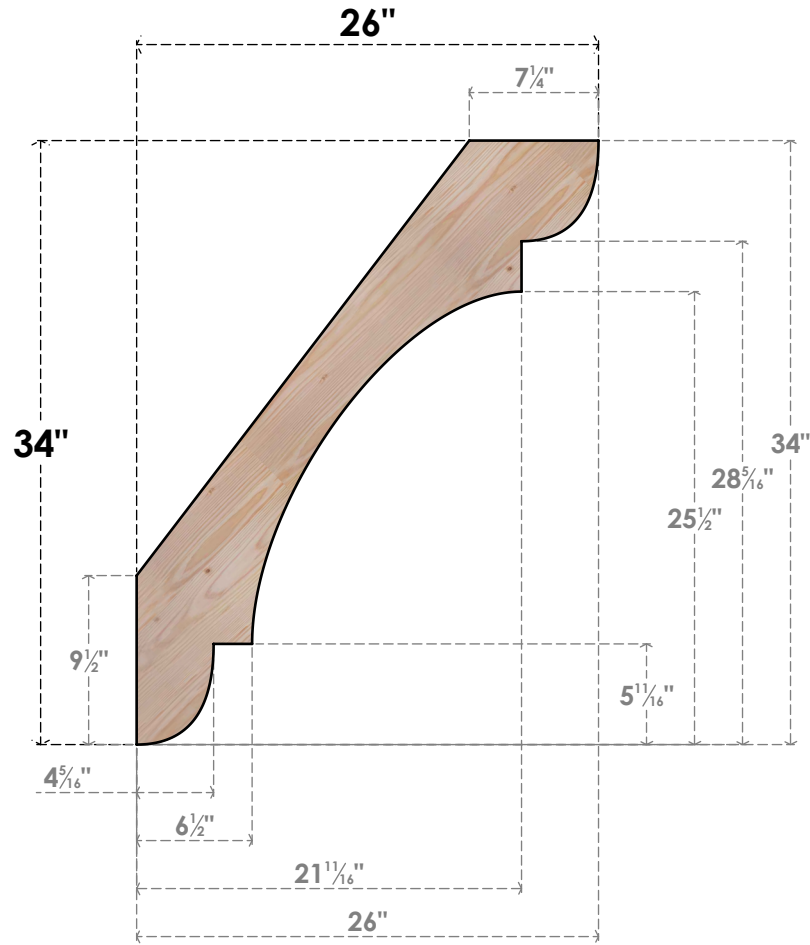

# BRC04X26X34OLY00SDF

3 1/2"W X 26"D X 34"H OLYMPIC SMOOTH BRACE, DOUGLAS FIR

**SIDE**

**FRONT**

EKENA MILLWORK  
 2300 WEST MAIN ST.  
 CLARKSVILLE, TX 75426  
 TOLL FREE: 866-607-0453  
 WWW.EKENAMILLWORK.COM

### NOTES

1. INSTALLATION TO BE COMPLETED IN ACCORDANCE WITH MANUFACTURER'S SPECIFICATIONS.
2. DRAWING MAY NOT BE TO SCALE
3. THIS DRAWING IS INTENDED FOR DESIGN AND PLANNING PURPOSES ONLY.
4. ALL INFORMATION CONTAINED HEREIN WAS CURRENT AT THE TIME OF DEVELOPMENT BUT MUST BE REVIEWED AND APPROVED BY THE PRODUCT MANUFACTURER TO BE CONSIDERED ACCURATE.
5. PRODUCTS ARE NOT KILN DRIED. THIS ITEM IS UNIQUE AND WILL CONTAIN THE NATURAL VARIATIONS THAT THE WOOD SPECIES OFFERS. THIS MAY RESULT IN VARIATIONS UP TO 1/4"