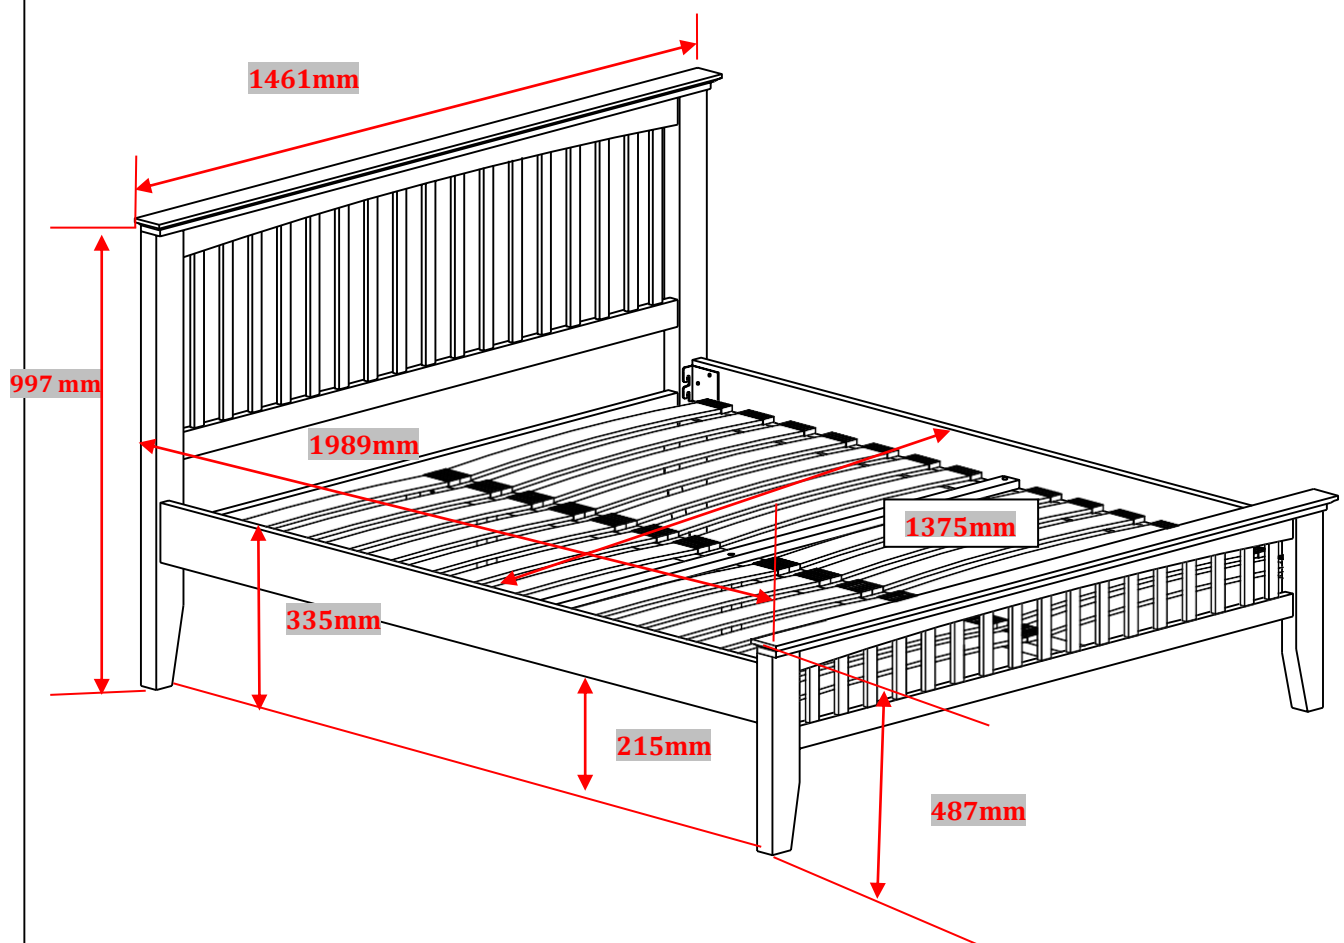

# 4FT6 BED (OAK) (INNER SIZE: W1375 X L1918MM)

**PRODUCT SIZE : L1989 X W1461 X H997MM**

THICKNESS : 44MM (HB)  
44MM (FB)  
17MM (SR)